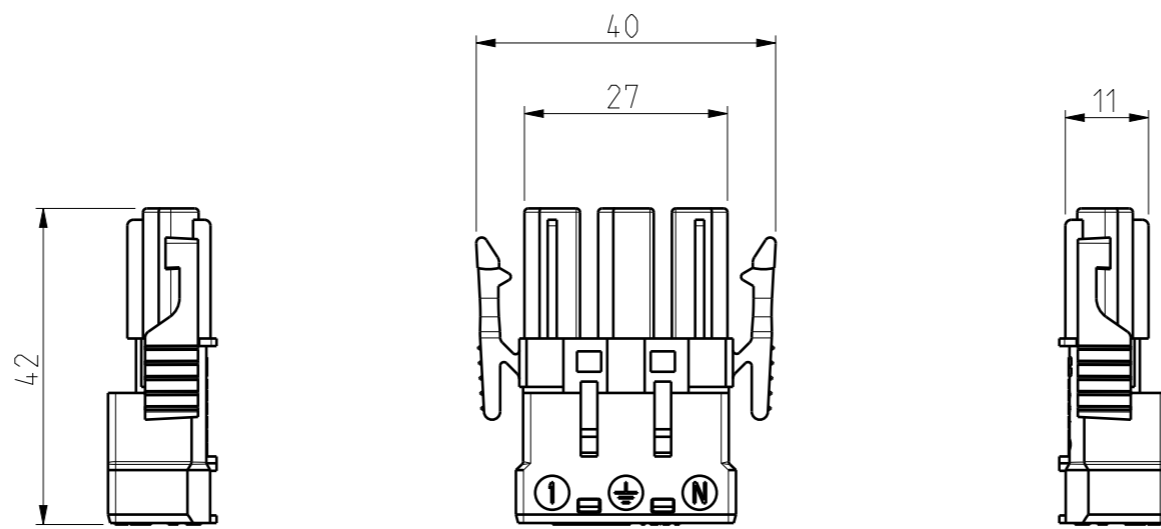

A

B

C

D

E

ENSTO		
Ensto Building Systems Finland		
Scale	Date	12.05.22
1:1	By	RAn
A3	Checked	
Sheet No: 1 (1)	Ctrl	

Dimensional Drawing
NAS32.W

Replaces:	
Replaced:	
Ref:	000603864
Code:	NAS32.W