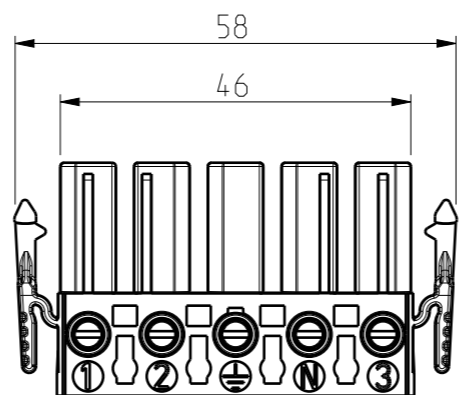

A

B

C

D

E

ENSTO		
Ensto Building Systems Finland		
Scale	Date	13.05.22
1:1	By	RAn
A3	Checked	
Sheet No: 1 (1)	Ctrl	

Dimensional Drawing
NAC52.W

Replaces:	
Replaced:	
Ref:	000603867
Code:	NAC52.W