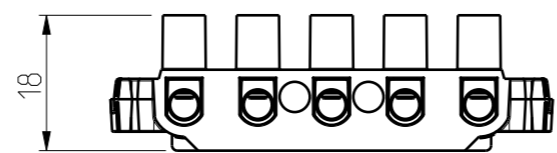

A

B

C

D

E

ENSTO		
Ensto Building Systems Finland		
Scale	Date	13.05.22
1:1	By	RAn
A3	Checked	
Sheet No: 1 (1)	Ctrl	

Dimensional Drawing
NAC52.W

Replaces:	
Replaced:	
Ref:	000603867
Code:	NAC52.W