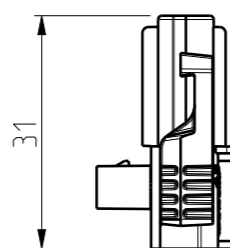

A

B

C

D

E

ENSTO		
Ensto Building Systems Finland		
Scale	Date	13.05.22
1:1	By	RAn
A3	Checked	
Sheet No: 1 (1)	Ctrl	

Dimensional Drawing
NAC52.W

Replaces:	
Replaced:	
Ref:	000603867
Code:	NAC52.W