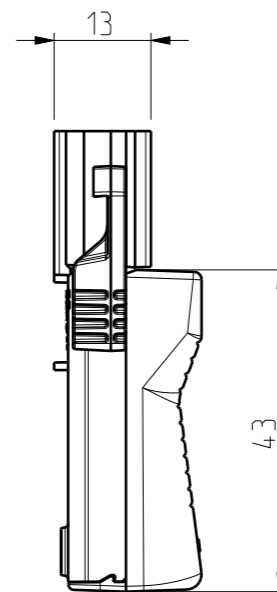

1

2

3

4

5

6

7

8

A

B

C

D

E

ENSTO

Ensto Building Systems Finland

Scale 1:1 Date 12.05.22

A3 By RAn

Sheet No: 1 (1) Checked

Ctrl

Dimensional Drawing
NAC51S.W

Replaces:

Replaced:

Ref: 000603866

Code: NAC51S.W