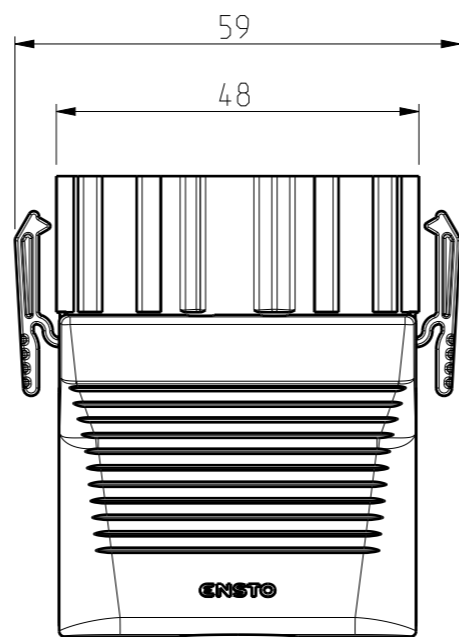

1

2

3

4

5

6

7

8

A

B

C

D

E

ENSTO

Ensto Building Systems Finland

Scale 1:1 Date 12.05.22

A3 By RAn

Sheet No: 1 (1) Checked

Ctrl

Dimensional Drawing
NAC51S.W

Replaces:

Replaced:

Ref: 000603866

Code: NAC51S.W