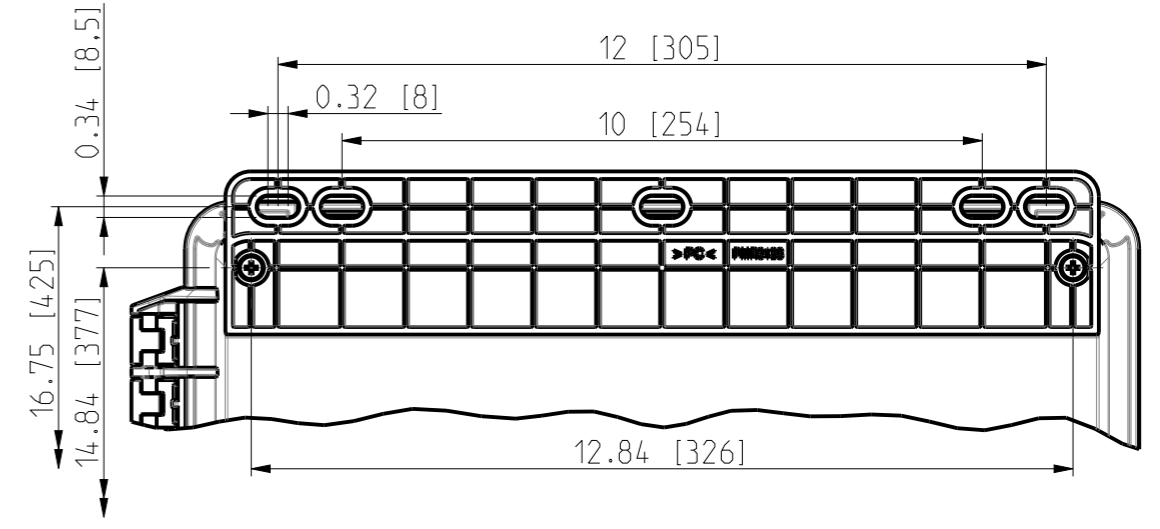

ID	Description	Date	By	Appr.
A	First Issue	23.06.2021	RAn	

FRONT VIEW WITH COVER REMOVED

Dimensions in inches [mm]

FRONT VIEW WITH COVER REMOVED AND BACK PANEL DISPLAYED

Material: Polycarbonate		Ensto Mat:		Replaces:
ENSTO		UPCG161408HSF/UPCT161408HSF		Replaced:
Ensto Building Systems Finland				Drw No: 000580832 A
Scale: 1:6	Date: 14.06.21	Dimensional drawing		Ref: Polybox
A3	By: RAn			Code: UPCX161408HSF
Sheet No: 1 (1)	Ctrl:			