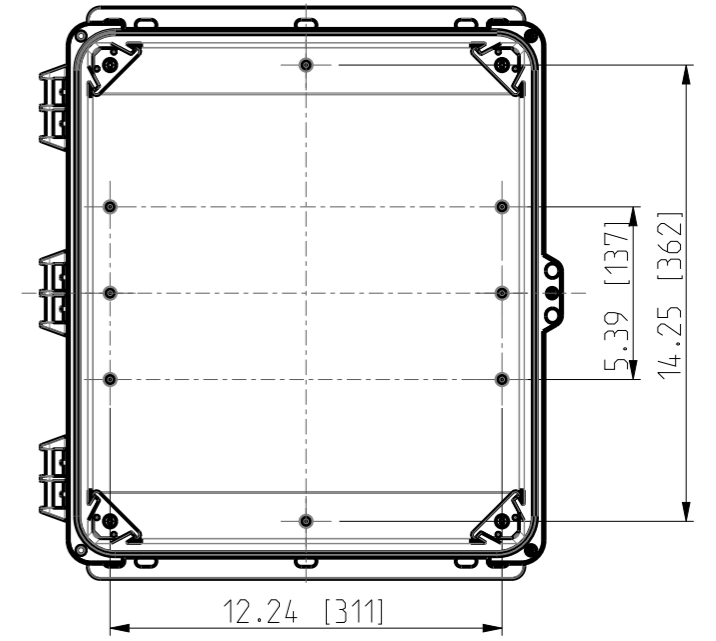

ID	Description	Date	By	Appr.
A	First Issue	23.06.2021	RAn	

FRONT VIEW WITH COVER REMOVED

Dimensions in inches [mm]

FRONT VIEW WITH COVER REMOVED AND BACK PANEL DISPLAYED

Material: Polycarbonate		Ensto Mat:		Replaces:
ENSTO		UPCG161408HSF/UPCT161408HSF		Replaced:
Ensto Building Systems Finland				Drw No: 000580832 A
Scale: 1:6	Date: 14.06.21	Dimensional drawing		Ref: Polybox
A3	By: RAn			Code: UPCX161408HSF
Sheet No: 1 (1)	Ctrl:			