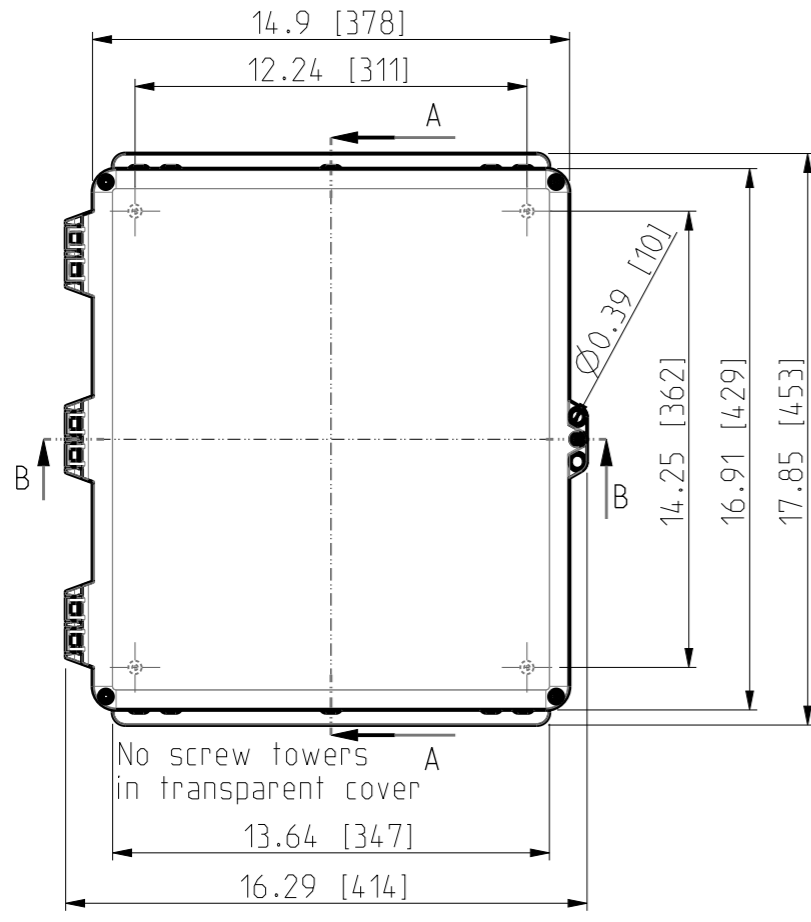

ID	Description	Date	By	Appr.
A	First Issue	23.06.2021	RAn	

FRONT VIEW WITH COVER REMOVED

Dimensions in inches [mm]

FRONT VIEW WITH COVER REMOVED AND BACK PANEL DISPLAYED

Material: Polycarbonate		Ensto Mat:		Replaces:
ENSTO		UPCG161408HSF/UPCT161408HSF		Replaced:
Ensto Building Systems Finland				Drw No: 000580832 A
Scale: 1:6	Date: 14.06.21	Dimensional drawing		Ref: Polybox
A3	By: RAn			Code: UPCX161408HSF
Sheet No: 1 (1)	Ctrl:			