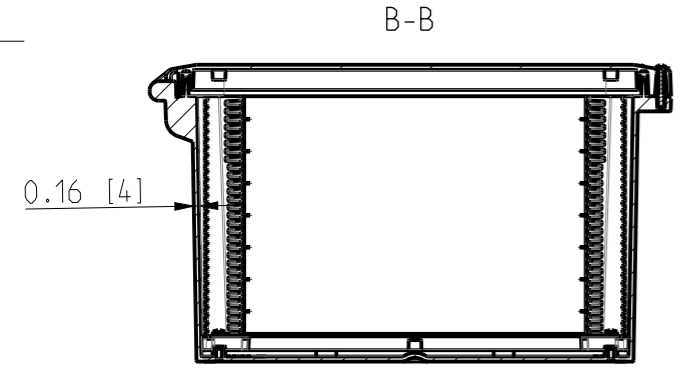

ID	Description	Date	By	Appr.
A	First Issue	23.06.2021	RAn	

FRONT VIEW WITH COVER REMOVED

Dimensions in inches [mm]

FRONT VIEW WITH COVER REMOVED AND BACK PANEL DISPLAYED

Material: Polycarbonate		Ensto Mat:		Replaces:
ENSTO		UPCG161408HSF/UPCT161408HSF		Replaced:
Ensto Building Systems Finland				Drw No: 000580832 A
Scale: 1:6	Date: 14.06.21	Dimensional drawing		Ref: Polybox
A3	By: RAn			Code: UPCX161408HSF
Sheet No: 1 (1)	Ctrl:			