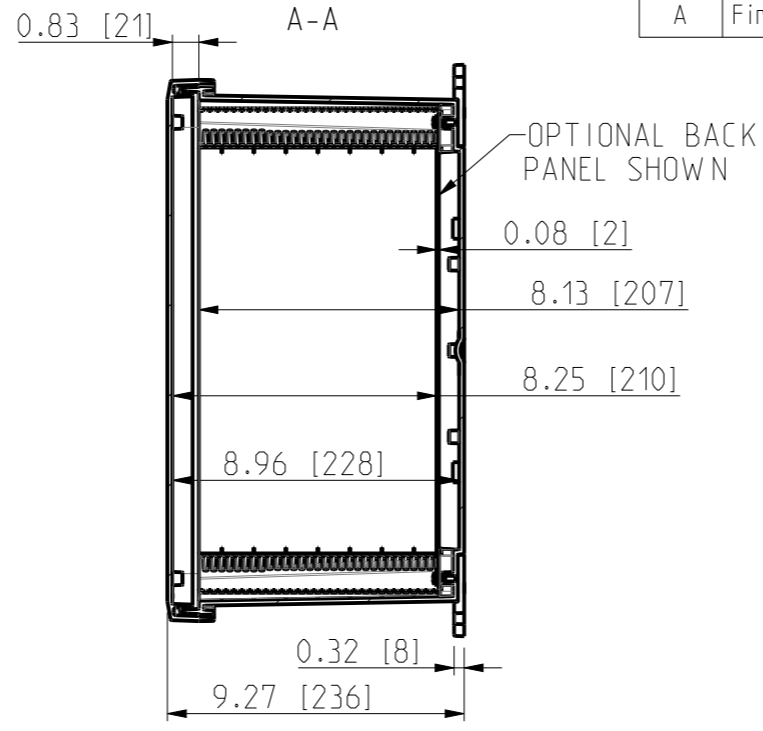

ID	Description	Date	By	Appr.
A	First Issue	23.06.2021	RAn	

FRONT VIEW WITH COVER REMOVED

Dimensions in inches [mm]

FRONT VIEW WITH COVER REMOVED AND BACK PANEL DISPLAYED

Material: Polycarbonate		Ensto Mat:		Replaces:
ENSTO		UPCG161408HSF/UPCT161408HSF		Replaced:
Ensto Building Systems Finland				Drw No: 000580832 A
Scale: 1:6	Date: 14.06.21	Dimensional drawing		Ref: Polybox
A3	By: RAn			Code: UPCX161408HSF
Sheet No: 1 (1)	Ctrl:			