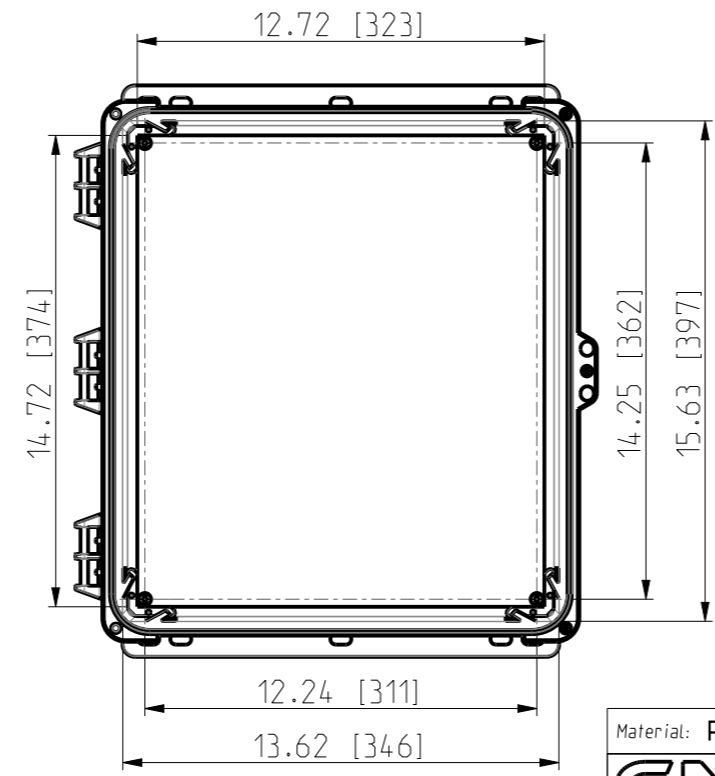

ID	Description	Date	By	Appr.
A	First Issue	23.06.2021	RAn	

FRONT VIEW WITH COVER REMOVED

Dimensions in inches [mm]

FRONT VIEW WITH COVER REMOVED AND BACK PANEL DISPLAYED

Material: Polycarbonate		Ensto Mat:		Replaces:
ENSTO		UPCG161408HSF/UPCT161408HSF		Replaced:
Ensto Building Systems Finland				Drw No: 000580832 A
Scale: 1:6	Date: 14.06.21	Dimensional drawing		Ref: Polybox
A3	By: RAn			Code: UPCX161408HSF
Sheet No: 1 (1)	Ctrl:			