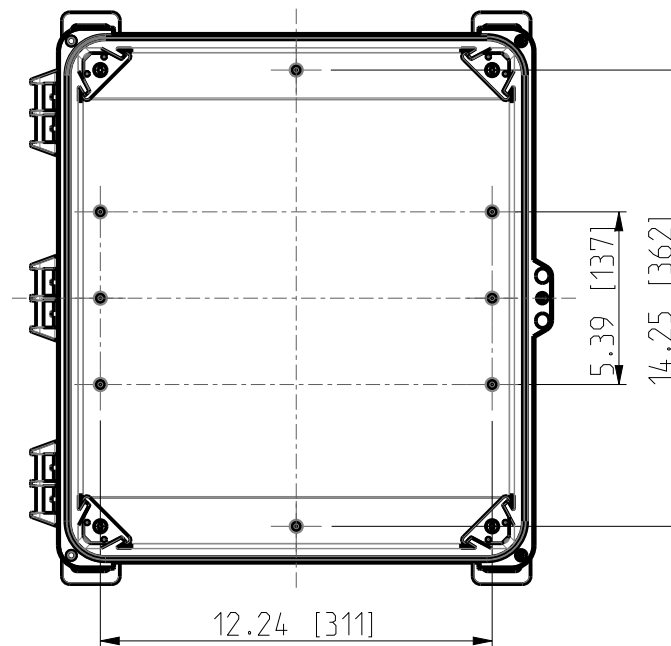

ID	Description	Date	By	Appr.
A	First Issue	22.06.2021	RAn	

No screw towers  
in transparent cover

B-B

FRONT VIEW  
WITH COVER REMOVED  
AND BACK PANEL DISPLAYED

FRONT VIEW  
WITH COVER REMOVED

Dimensions in inches [mm]

Material: Polycarbonate		Ensto Mat:		Replaces:
<b>ENSTO</b>		UPC G161408HS/UPC T161408HS		Replaced:
Ensto Building Systems Finland		Dimensional drawing		Drw No: 000580830 A
Scale: 1:6	Date: 14.06.21			Ref: Polybox
A3	By: RAn			Code: UPC X161408HS
Sheet No: 1 (1)	Checked:			
	Ctrl:			