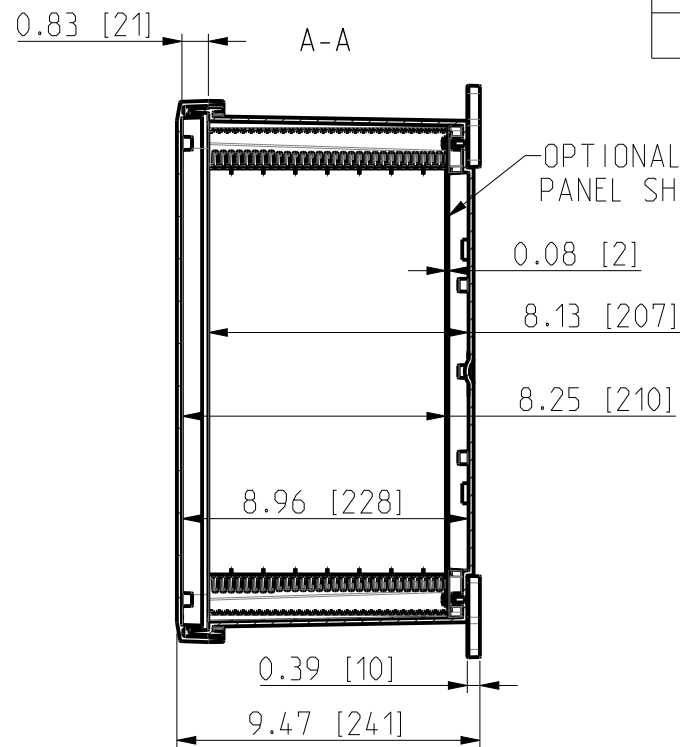

ID	Description	Date	By	Appr.
A	First Issue	22.06.2021	RAn	

No screw towers  
in transparent cover

B-B

FRONT VIEW  
WITH COVER REMOVED  
AND BACK PANEL DISPLAYED

FRONT VIEW  
WITH COVER REMOVED

Dimensions in inches [mm]

Material: Polycarbonate		Ensto Mat:		Replaces:
<b>ENSTO</b>		UPC G161408HS/UPC T161408HS		Replaced:
Ensto Building Systems Finland		Dimensional drawing		Drw No: 000580830 A
Scale: 1:6	Date: 14.06.21			Ref: Polybox
A3	By: RAn			Code: UPC X161408HS
Sheet No: 1 (1)	Checked:			
	Ctrl:			