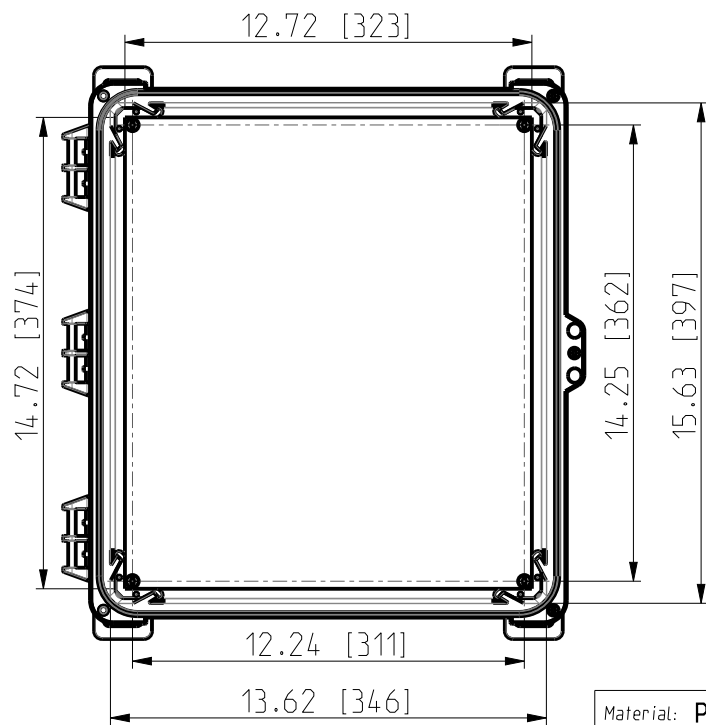

ID	Description	Date	By	Appr.
A	First Issue	22.06.2021	RAn	

No screw towers  
in transparent cover

B-B

FRONT VIEW  
WITH COVER REMOVED  
AND BACK PANEL DISPLAYED

FRONT VIEW  
WITH COVER REMOVED

Dimensions in inches [mm]

Material: Polycarbonate		Ensto Mat:		Replaces:
<b>ENSTO</b>		UPC G161408HS/UPC T161408HS		Replaced:
Ensto Building Systems Finland		Dimensional drawing		Drw No: 000580830 A
Scale: 1:6	Date: 14.06.21			Ref: Polybox
A3	By: RAn			Code: UPC X161408HS
Sheet No: 1 (1)	Checked:			
	Ctrl:			