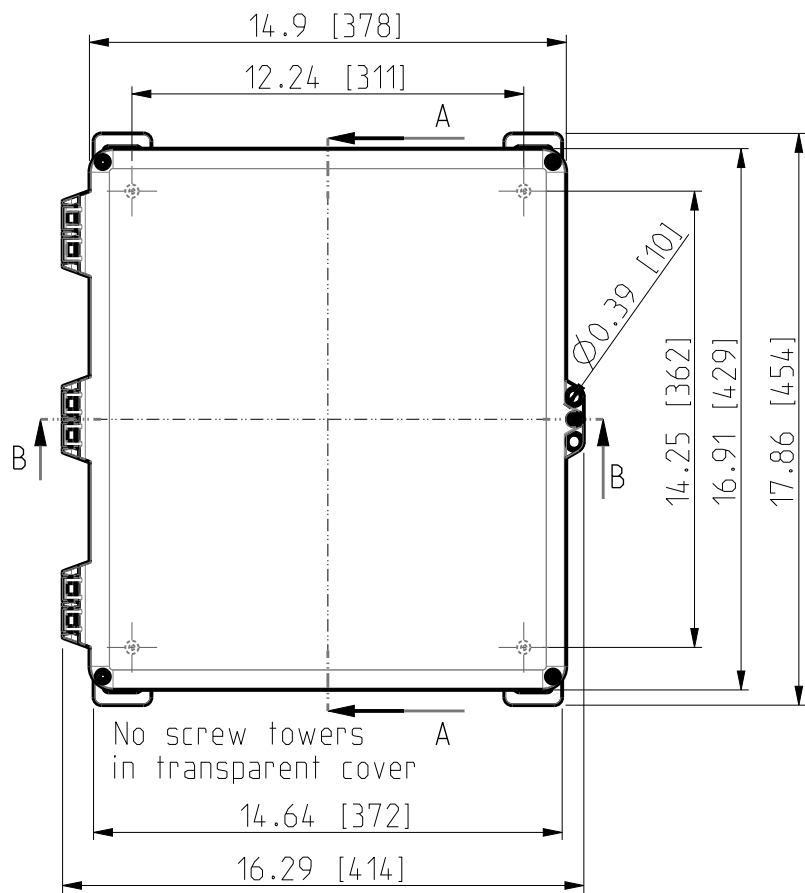

ID	Description	Date	By	Appr.
A	First Issue	22.06.2021	RAn	

No screw towers  
in transparent cover

B-B

FRONT VIEW  
WITH COVER REMOVED  
AND BACK PANEL DISPLAYED

FRONT VIEW  
WITH COVER REMOVED

Dimensions in inches [mm]

Material: Polycarbonate		Ensto Mat:		Replaces:
<b>ENSTO</b>		UPC G161408HS/UPC T161408HS		Replaced:
Ensto Building Systems Finland		Dimensional drawing		Drw No: 000580830 A
Scale: 1:6	Date: 14.06.21			Ref: Polybox
A3	By: RAn			Code: UPC X161408HS
Sheet No: 1 (1)	Checked:			
	Ctrl:			