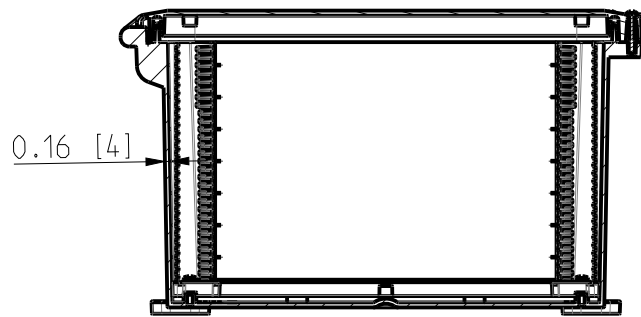

ID	Description	Date	By	Appr.
A	First Issue	22.06.2021	RAn	

No screw towers  
in transparent cover

B-B

FRONT VIEW  
WITH COVER REMOVED  
AND BACK PANEL DISPLAYED

FRONT VIEW  
WITH COVER REMOVED

Dimensions in inches [mm]

Material: Polycarbonate		Ensto Mat:		Replaces:
<b>ENSTO</b>		UPC G161408HS/UPC T161408HS		Replaced:
Ensto Building Systems Finland		Dimensional drawing		Drw No: 000580830 A
Scale: 1:6	Date: 14.06.21			Ref: Polybox
A3	By: RAn			Code: UPC X161408HS
Sheet No: 1 (1)	Checked:			
	Ctrl:			