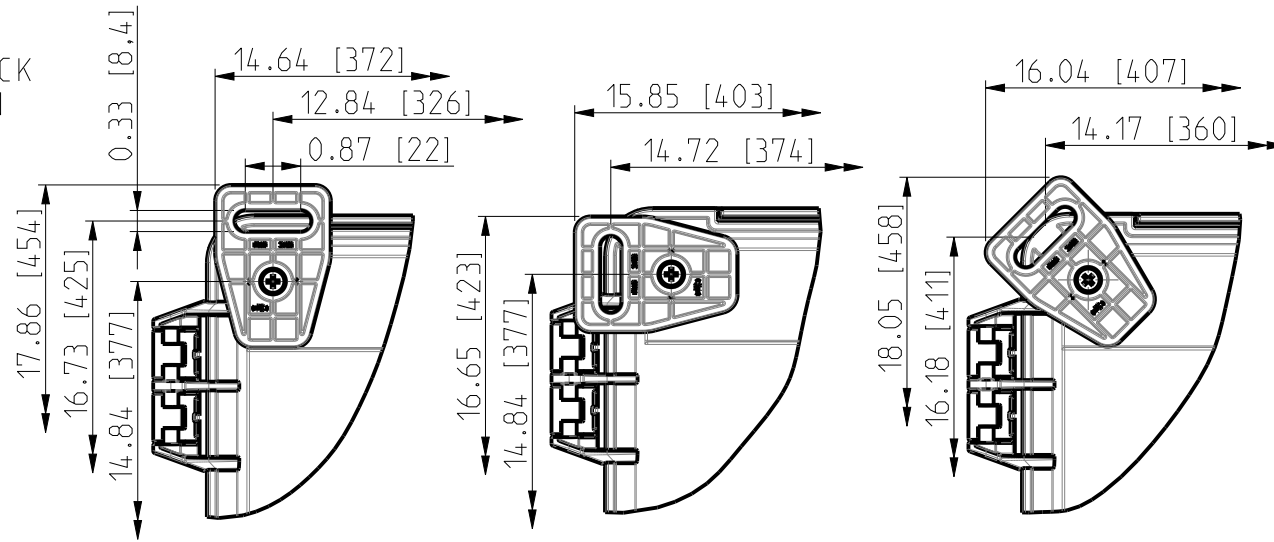

ID	Description	Date	By	Appr.
A	First Issue	22.06.2021	RAn	

No screw towers  
in transparent cover

B-B

FRONT VIEW  
WITH COVER REMOVED  
AND BACK PANEL DISPLAYED

FRONT VIEW  
WITH COVER REMOVED

Dimensions in inches [mm]

Material: Polycarbonate		Ensto Mat:		Replaces:
<b>ENSTO</b>		UPC G161408HS/UPC T161408HS		Replaced:
Ensto Building Systems Finland		Dimensional drawing		Drw No: 000580830 A
Scale: 1:6	Date: 14.06.21			Ref: Polybox
A3	By: RAn			Code: UPC X161408HS
Sheet No: 1 (1)	Checked:			
	Ctrl:			