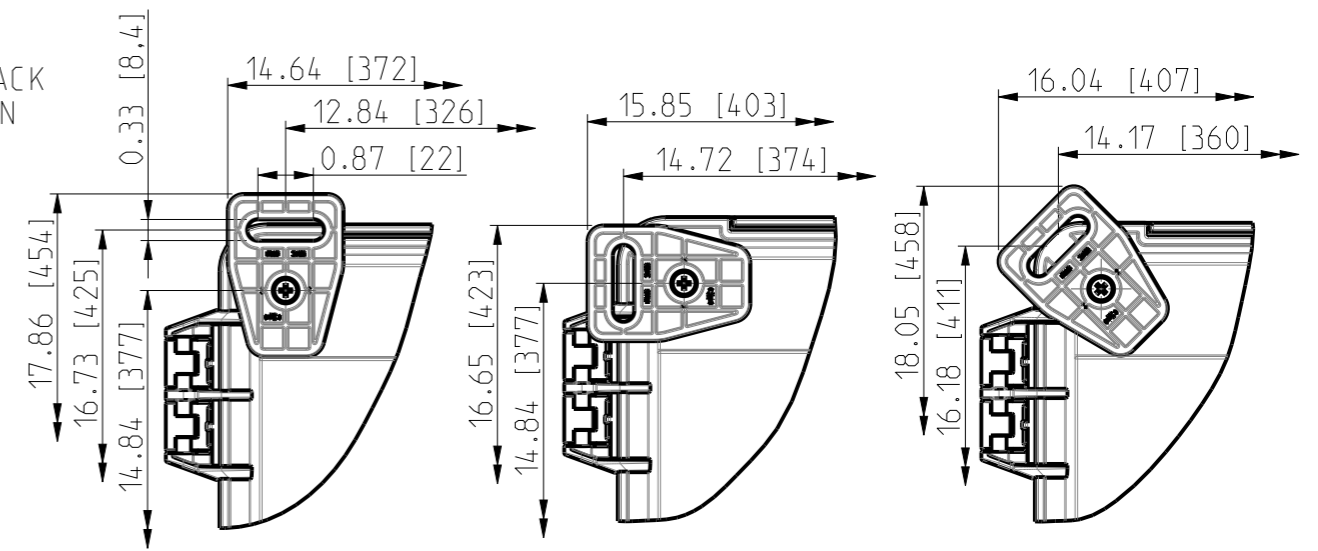

ID	Description	Date	By	Appr.
A	First Issue	22.06.2021	RAn	

FRONT VIEW WITH COVER REMOVED AND BACK PANEL DISPLAYED

FRONT VIEW WITH COVER REMOVED

Dimensions in inches [mm]

Material: Polycarbonate		Ensto Mat:		Replaces:	
ENSTO				Replaced:	
Ensto Building Systems Finland				UPCG161408HNL/UPC T161408HNL	
Scale	Date	14.06.21	Dimensional drawing		
1:6	By	RAn			
A3	Checked				
Sheet No: 1 (1)	Ctrl		Drw No: 000580834 A		Ref: Polybox
			Code: UPCX161408HNL		