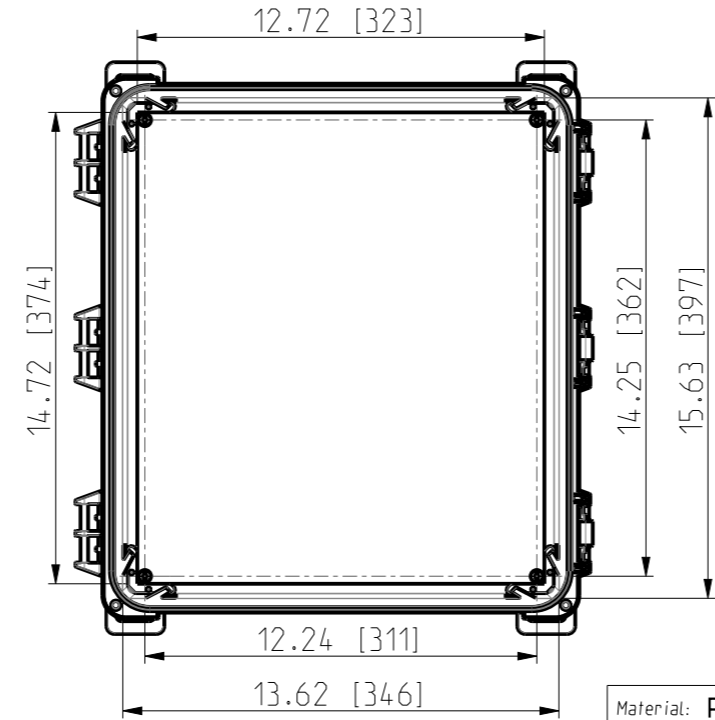

ID	Description	Date	By	Appr.
A	First Issue	22.06.2021	RAn	

FRONT VIEW WITH COVER REMOVED AND BACK PANEL DISPLAYED

FRONT VIEW WITH COVER REMOVED

Dimensions in inches [mm]

Material: Polycarbonate		Ensto Mat:		Replaces:	
ENSTO				Replaced:	
Ensto Building Systems Finland				UPCG161408HNL/UPC T161408HNL	
Scale	Date	14.06.21	Dimensional drawing		
1:6	By	RAn			
A3	Checked				
Sheet No: 1 (1)	Ctrl		Drw No: 000580834 A		Ref: Polybox
			Code: UPCX161408HNL		