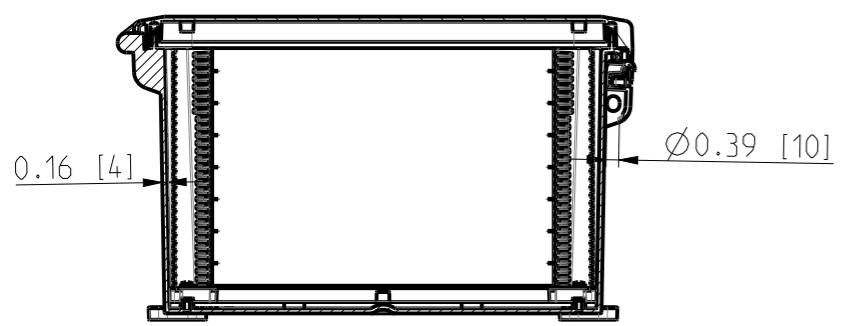

ID	Description	Date	By	Appr.
A	First Issue	22.06.2021	RAn	

FRONT VIEW WITH COVER REMOVED AND BACK PANEL DISPLAYED

FRONT VIEW WITH COVER REMOVED

Dimensions in inches [mm]

Material: Polycarbonate		Ensto Mat:		Replaces:	
ENSTO				Replaced:	
Ensto Building Systems Finland				UPCG161408HNL/UPC T161408HNL	
Scale	Date	14.06.21	Dimensional drawing		
1:6	By	RAn			
A3	Checked				
Sheet No: 1 (1)	Ctrl		Drw No: 000580834 A		Ref: Polybox
			Code: UPCX161408HNL		