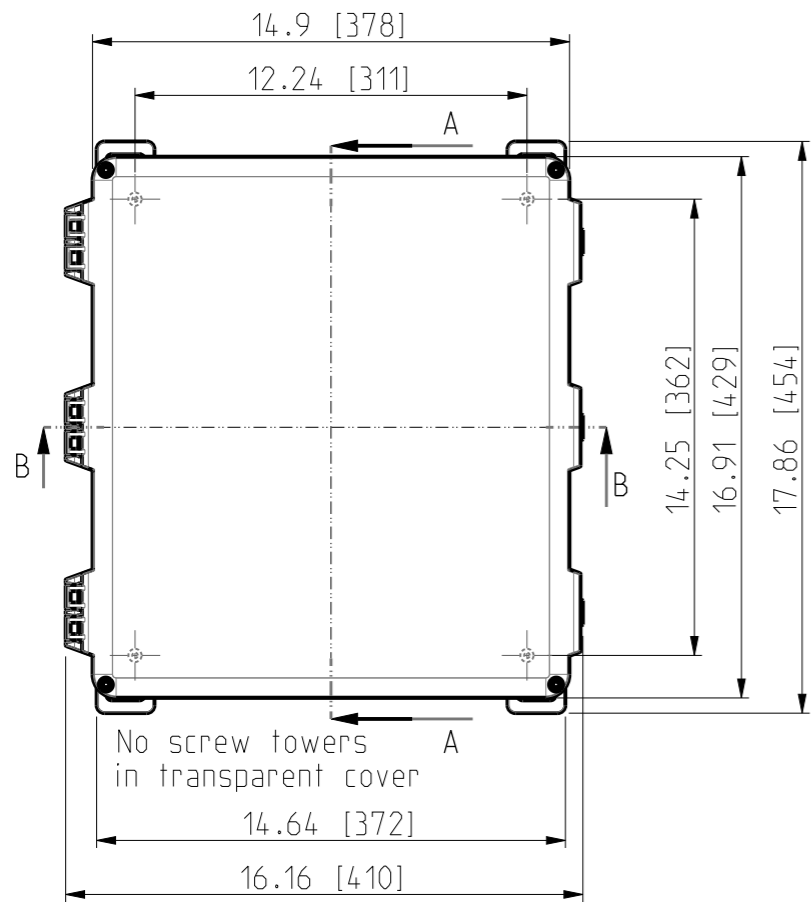

ID	Description	Date	By	Appr.
A	First Issue	22.06.2021	RAn	

FRONT VIEW WITH COVER REMOVED AND BACK PANEL DISPLAYED

FRONT VIEW WITH COVER REMOVED

Dimensions in inches [mm]

Material: Polycarbonate		Ensto Mat:		Replaces:	
ENSTO				Replaced:	
Ensto Building Systems Finland				UPCG161408HNL/UPC T161408HNL	
Scale	Date	14.06.21	Dimensional drawing		
1:6	By	RAn			
A3	Checked				
Sheet No: 1 (1)	Ctrl		Drw No: 000580834 A		Ref: Polybox
			Code: UPCX161408HNL		