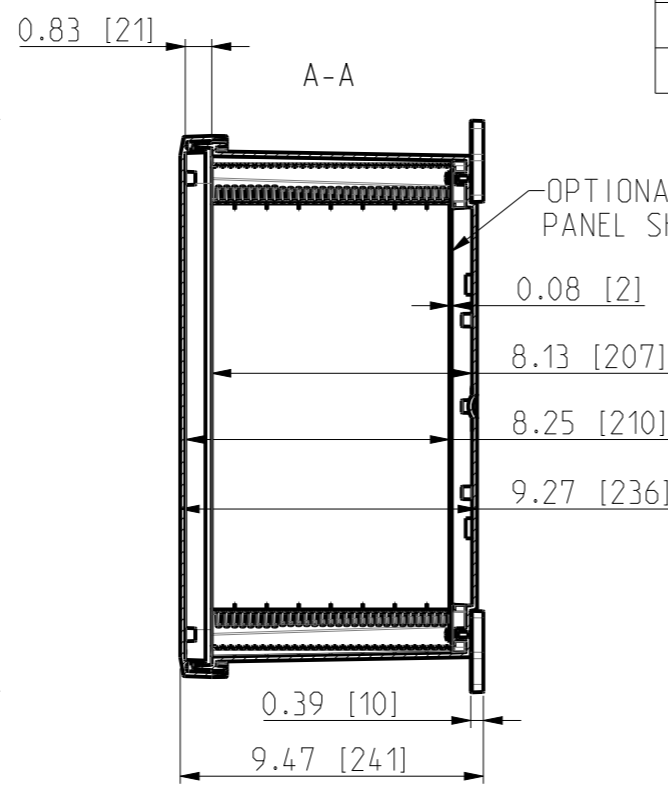

ID	Description	Date	By	Appr.
A	First Issue	22.06.2021	RAn	

FRONT VIEW WITH COVER REMOVED AND BACK PANEL DISPLAYED

FRONT VIEW WITH COVER REMOVED

Dimensions in inches [mm]

Material: Polycarbonate		Ensto Mat:		Replaces:	
ENSTO				Replaced:	
Ensto Building Systems Finland				UPCG161408HNL/UPC T161408HNL	
Scale	Date	14.06.21	Dimensional drawing		
1:6	By	RAn			
A3	Checked				
Sheet No: 1 (1)	Ctrl		Drw No: 000580834 A		Ref: Polybox
			Code: UPCX161408HNL		