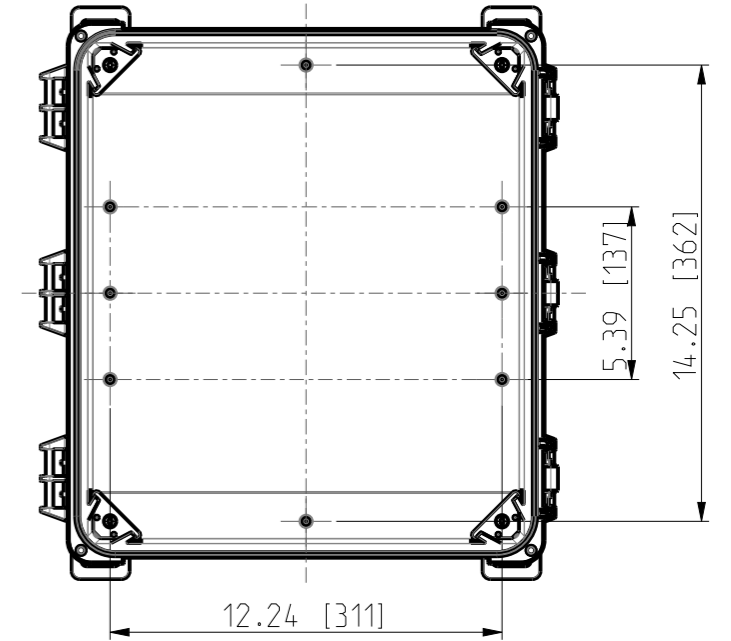

ID	Description	Date	By	Appr.
A	First Issue	22.06.2021	RAn	

FRONT VIEW WITH COVER REMOVED AND BACK PANEL DISPLAYED

FRONT VIEW WITH COVER REMOVED

Dimensions in inches [mm]

Material: Polycarbonate		Ensto Mat:		Replaces:	
ENSTO				Replaced:	
Ensto Building Systems Finland				UPCG161408HNL/UPC T161408HNL	
Scale	Date	14.06.21	Dimensional drawing		
1:6	By	RAn			
A3	Checked				
Sheet No: 1 (1)	Ctrl		Drw No: 000580834 A		Ref: Polybox
			Code: UPCX161408HNL		