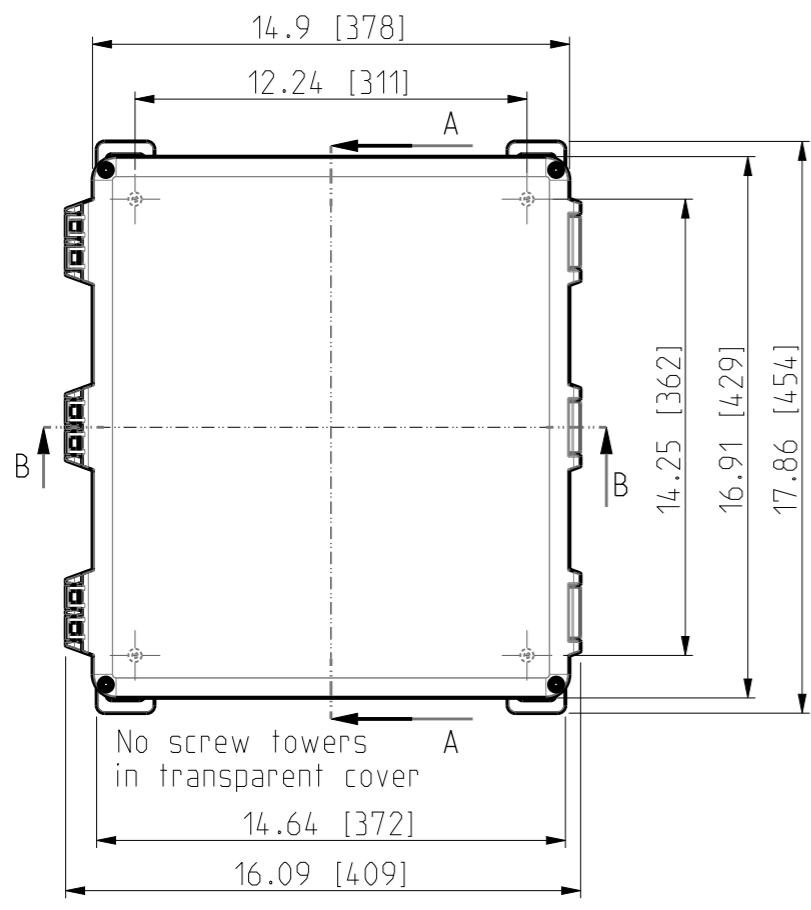

ID	Description	Date	By	Appr.
A	First Issue	22.06.2021	RAn	

No screw towers in transparent cover

FRONT VIEW WITH COVER REMOVED AND BACK PANEL DISPLAYED

FRONT VIEW WITH COVER REMOVED

Dimensions in inches [mm]

Material: Polycarbonate		Ensto Mat:	
ENSTO		UPC G161408HML / UPC T 161408HML Dimensional drawing	
Ensto Building Systems Finland			
Scale	Date	14.06.21	Replaces:
1:6	By	RAn	Replaced:
A3	Checked		Drw No: 000580829 A
Sheet No: 1 (1)	Ctrl		Ref: Polybox
			Code: UPC X161408HML