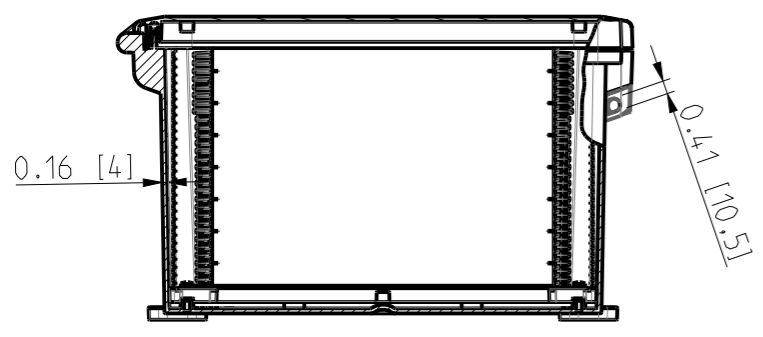

ID	Description	Date	By	Appr.
A	First Issue	22.06.2021	RAn	

No screw towers in transparent cover

FRONT VIEW WITH COVER REMOVED AND BACK PANEL DISPLAYED

FRONT VIEW WITH COVER REMOVED

Dimensions in inches [mm]

Material: Polycarbonate		Ensto Mat:	
ENSTO		UPC G161408HML / UPC T 161408HML Dimensional drawing	
Ensto Building Systems Finland			
Scale	Date	14.06.21	Replaces:
1:6	By	RAn	Replaced:
A3	Checked		Drw No: 000580829 A
Sheet No: 1 (1)	Ctrl		Ref: Polybox
			Code: UPC X161408HML