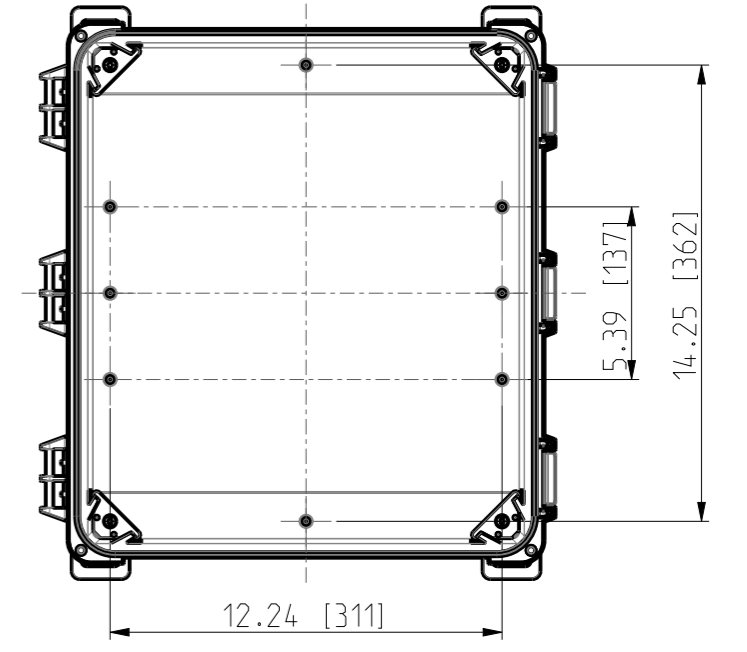

ID	Description	Date	By	Appr.
A	First Issue	22.06.2021	RAn	

No screw towers in transparent cover

FRONT VIEW WITH COVER REMOVED AND BACK PANEL DISPLAYED

FRONT VIEW WITH COVER REMOVED

Dimensions in inches [mm]

Material: Polycarbonate		Ensto Mat:	
ENSTO		UPC G161408HML / UPC T 161408HML Dimensional drawing	
Ensto Building Systems Finland			
Scale	Date	14.06.21	Replaces:
1:6	By	RAn	Replaced:
A3	Checked		Drw No: 000580829 A
Sheet No: 1 (1)	Ctrl		Ref: Polybox
			Code: UPC X161408HML