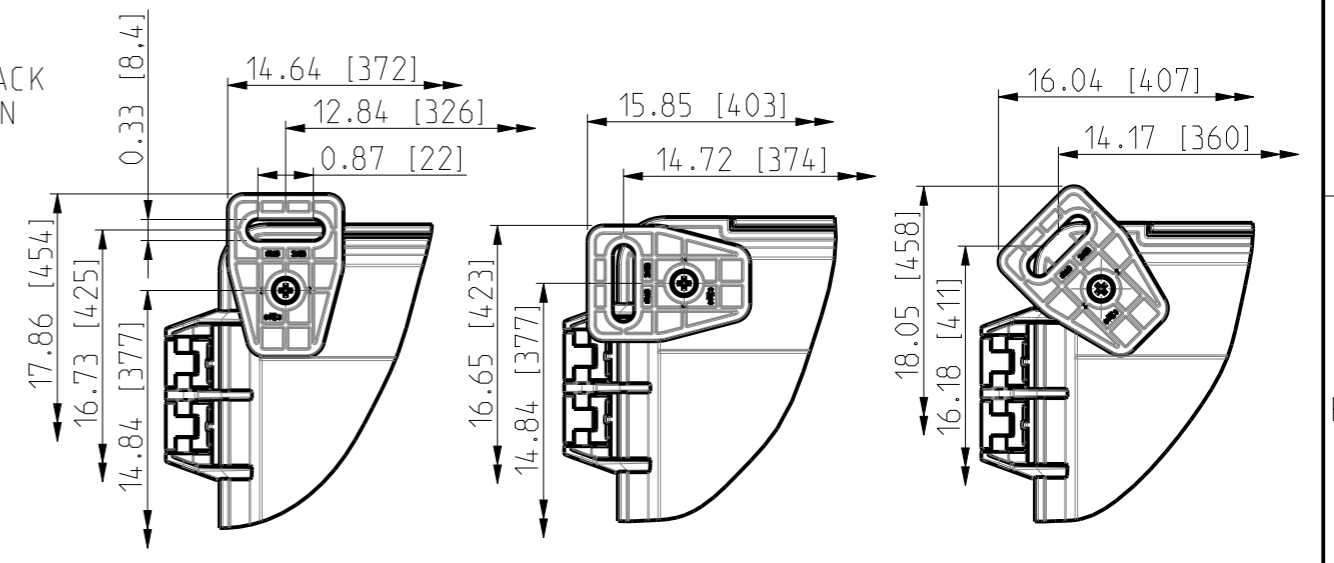

ID	Description	Date	By	Appr.
A	First Issue	22.06.2021	RAn	

No screw towers in transparent cover

FRONT VIEW WITH COVER REMOVED AND BACK PANEL DISPLAYED

FRONT VIEW WITH COVER REMOVED

Dimensions in inches [mm]

Material: Polycarbonate		Ensto Mat:	
ENSTO		UPC G161408HML / UPC T 161408HML Dimensional drawing	
Ensto Building Systems Finland			
Scale	Date	14.06.21	Replaces:
1:6	By	RAn	Replaced:
A3	Checked		Drw No: 000580829 A
Sheet No: 1 (1)	Ctrl		Ref: Polybox
			Code: UPC X161408HML