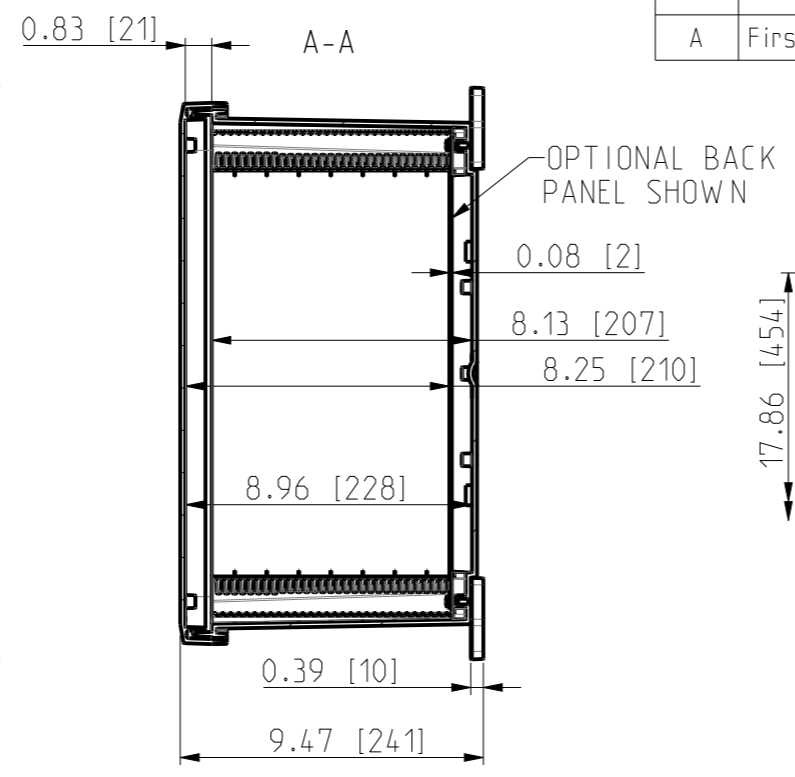

ID	Description	Date	By	Appr.
A	First Issue	22.06.2021	RAn	

No screw towers in transparent cover

FRONT VIEW WITH COVER REMOVED AND BACK PANEL DISPLAYED

FRONT VIEW WITH COVER REMOVED

Dimensions in inches [mm]

Material: Polycarbonate		Ensto Mat:	
ENSTO		UPC G161408HML / UPC T 161408HML Dimensional drawing	
Ensto Building Systems Finland			
Scale	Date	14.06.21	Replaces:
1:6	By	RAn	Replaced:
A3	Checked		Drw No: 000580829 A
Sheet No: 1 (1)	Ctrl		Ref: Polybox
			Code: UPC X161408HML