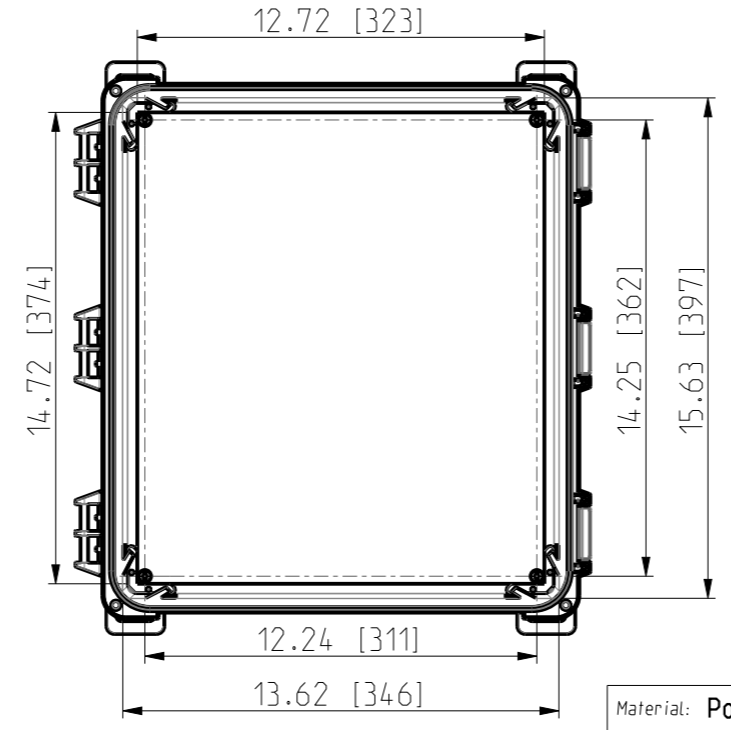

ID	Description	Date	By	Appr.
A	First Issue	22.06.2021	RAn	

No screw towers in transparent cover

FRONT VIEW WITH COVER REMOVED AND BACK PANEL DISPLAYED

FRONT VIEW WITH COVER REMOVED

Dimensions in inches [mm]

Material: Polycarbonate		Ensto Mat:	
ENSTO		UPC G161408HML / UPC T 161408HML Dimensional drawing	
Ensto Building Systems Finland			
Scale	Date	14.06.21	Replaces:
1:6	By	RAn	Replaced:
A3	Checked		Drw No: 000580829 A
Sheet No: 1 (1)	Ctrl		Ref: Polybox
			Code: UPC X161408HML