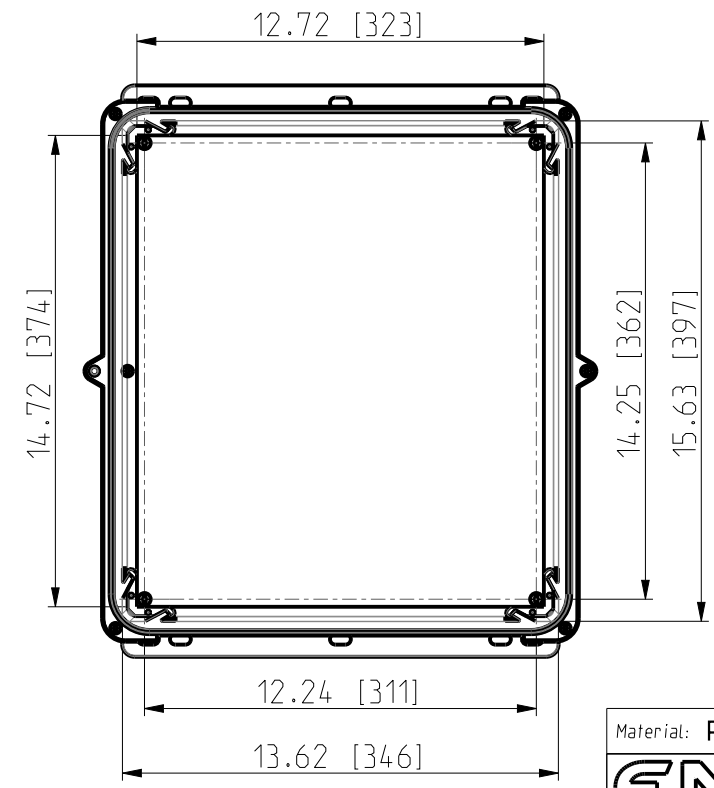

ID	Description	Date	By	Appr.
A	First Issue	21.06.2021	RAn	

FRONT VIEW WITH COVER REMOVED AND BACK PANEL DISPLAYED

FRONT VIEW WITH COVER REMOVED

Dimensions in inches [mm]

Material: Polycarbonate		Ensto Mat:	
ENSTO		UPC G161408F / UPC T161408F Dimensional drawing	
Ensto Building Systems Finland			
Scale 1:6 A3	Date 14.06.21 By RAn Checked		
Sheet No: 1 (1)	Ctrl		
Replaces:		Replaced:	
Drw No: 000580828 A		Ref: Polybox	
Code: UPC X161408F			