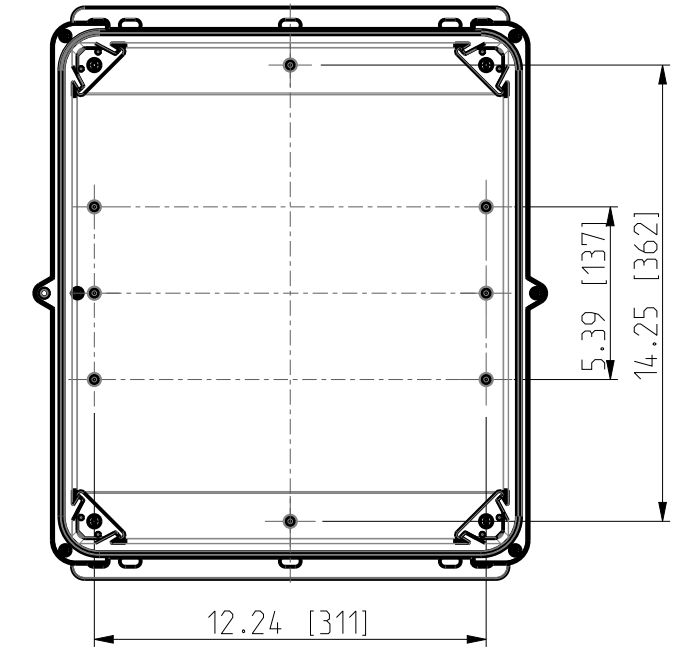

ID	Description	Date	By	Appr.
A	First Issue	21.06.2021	RAn	

FRONT VIEW WITH COVER REMOVED AND BACK PANEL DISPLAYED

FRONT VIEW WITH COVER REMOVED

Dimensions in inches [mm]

Material: Polycarbonate		Ensto Mat:	
ENSTO		UPC G161408F / UPC T161408F Dimensional drawing	
Ensto Building Systems Finland			
Scale 1:6 A3	Date 14.06.21 By RAn Checked		
Sheet No: 1 (1)	Ctrl		
Replaces:		Replaced:	
Drw No: 000580828 A		Ref: Polybox	
Code: UPC X161408F			