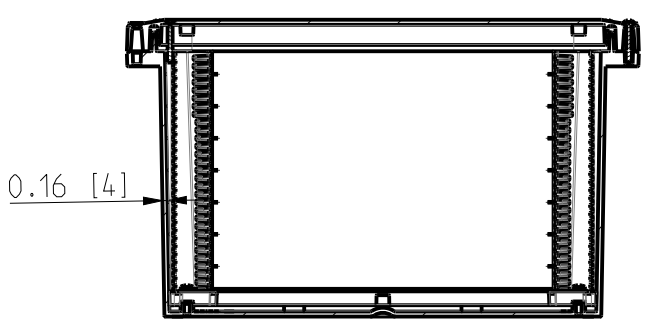

ID	Description	Date	By	Appr.
A	First Issue	21.06.2021	RAn	

FRONT VIEW WITH COVER REMOVED AND BACK PANEL DISPLAYED

FRONT VIEW WITH COVER REMOVED

Dimensions in inches [mm]

Material: Polycarbonate		Ensto Mat:	
ENSTO		UPC G161408F / UPC T161408F Dimensional drawing	
Ensto Building Systems Finland			
Scale 1:6 A3	Date 14.06.21 By RAn Checked		
Sheet No: 1 (1)	Ctrl		
Replaces:		Replaced:	
Drw No: 000580828 A		Ref: Polybox	
Code: UPC X161408F			