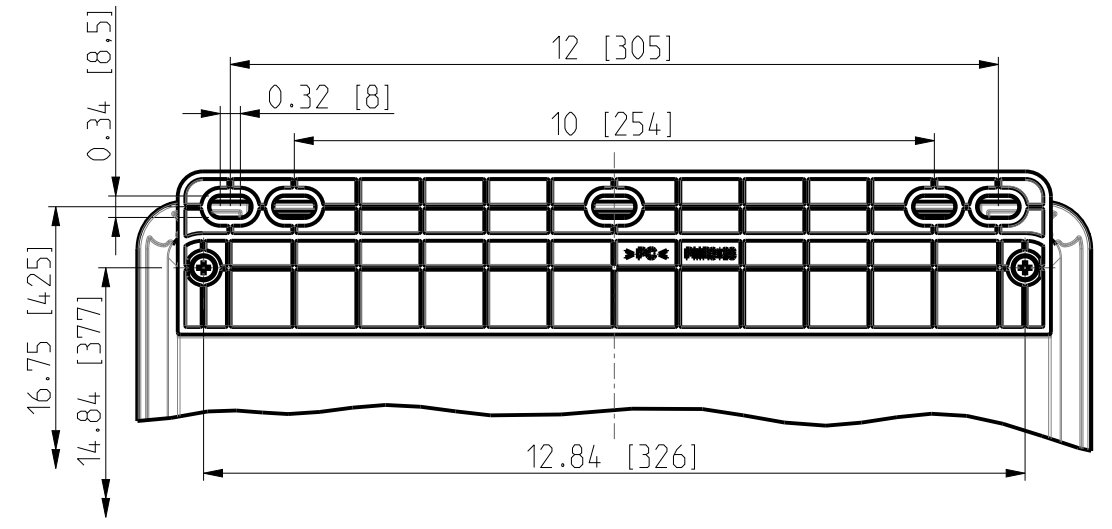

ID	Description	Date	By	Appr.
A	First Issue	21.06.2021	RAn	

FRONT VIEW WITH COVER REMOVED AND BACK PANEL DISPLAYED

FRONT VIEW WITH COVER REMOVED

Dimensions in inches [mm]

Material: Polycarbonate		Ensto Mat:	
ENSTO		UPC G161408F / UPC T161408F Dimensional drawing	
Ensto Building Systems Finland			
Scale 1:6 A3	Date 14.06.21 By RAn Checked		
Sheet No: 1 (1)	Ctrl		
Replaces:		Replaced:	
Drw No: 000580828 A		Ref: Polybox	
Code: UPC X161408F			