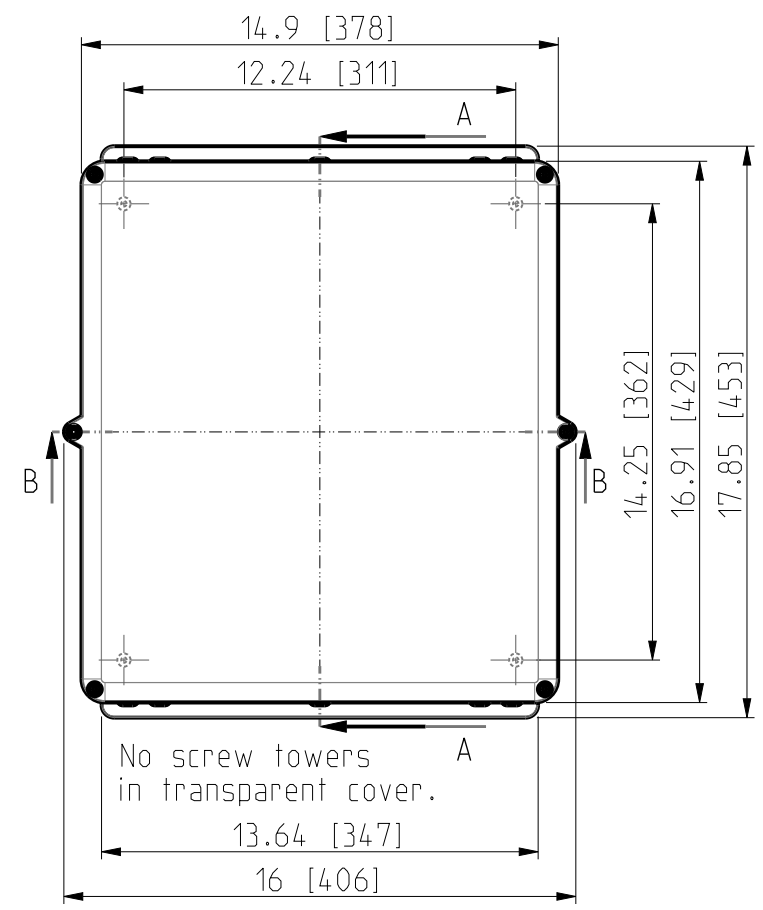

ID	Description	Date	By	Appr.
A	First Issue	21.06.2021	RAn	

FRONT VIEW WITH COVER REMOVED AND BACK PANEL DISPLAYED

FRONT VIEW WITH COVER REMOVED

Dimensions in inches [mm]

Material: Polycarbonate		Ensto Mat:	
ENSTO		UPC G161408F / UPC T161408F Dimensional drawing	
Ensto Building Systems Finland			
Scale 1:6 A3	Date 14.06.21 By RAn Checked		
Sheet No: 1 (1)	Ctrl		
Replaces:		Replaced:	
Drw No: 000580828 A		Ref: Polybox	
Code: UPC X161408F			