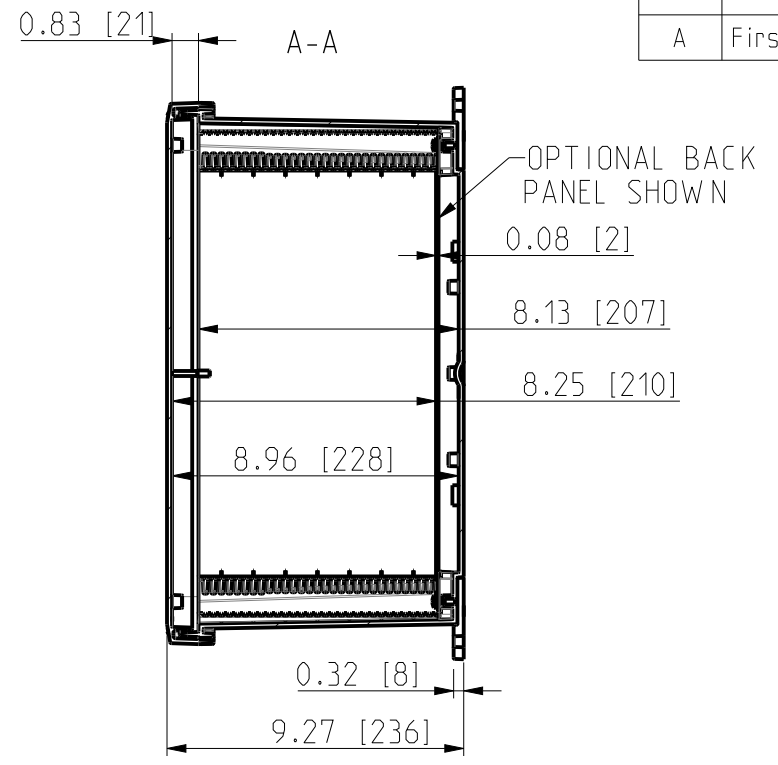

ID	Description	Date	By	Appr.
A	First Issue	21.06.2021	RAn	

FRONT VIEW WITH COVER REMOVED AND BACK PANEL DISPLAYED

FRONT VIEW WITH COVER REMOVED

Dimensions in inches [mm]

Material: Polycarbonate		Ensto Mat:	
ENSTO		UPC G161408F / UPC T161408F Dimensional drawing	
Ensto Building Systems Finland			
Scale 1:6 A3	Date 14.06.21 By RAn Checked		
Sheet No: 1 (1)	Ctrl		
Replaces:		Replaced:	
Drw No: 000580828 A		Ref: Polybox	
Code: UPC X161408F			