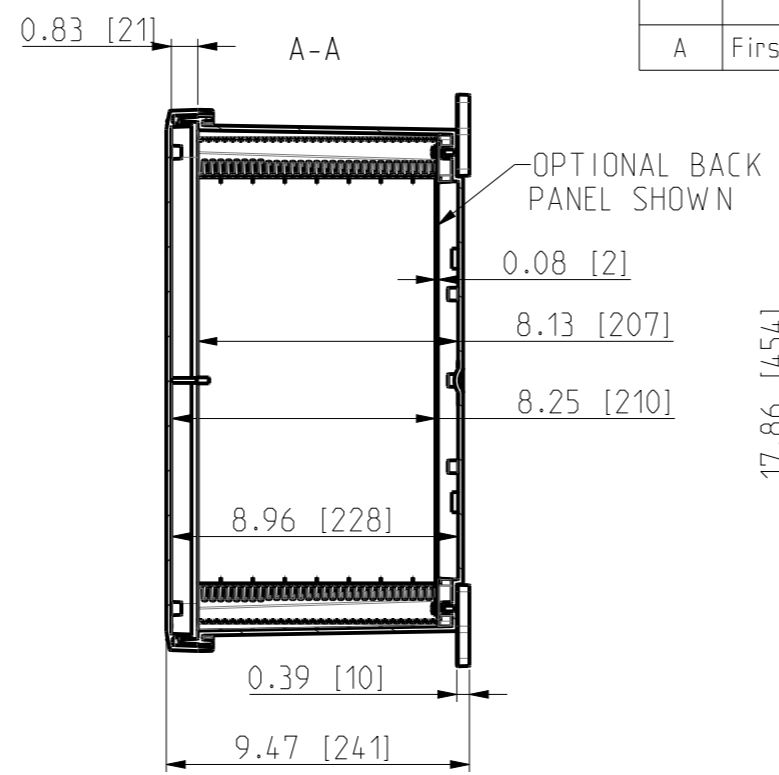

ID	Description	Date	By	Appr.
A	First Issue	21.06.2021	RAn	

FRONT VIEW WITH COVER REMOVED

Dimensions in inches [mm]

Material: Polycarbonate		Ensto Mat:	
ENSTO		UPCG161408/UPCT161408	
Ensto Building Systems Finland			
Scale	Date	Dimensional drawing	
1:6	14.06.21		
A3	By RAn		
Sheet No: 1 (1)	Checked	Replaces:	
	Ctrl	Replaced:	
		Drw No: 000580831 A	
		Ref: Polybox	
		Code: UPC X161408	