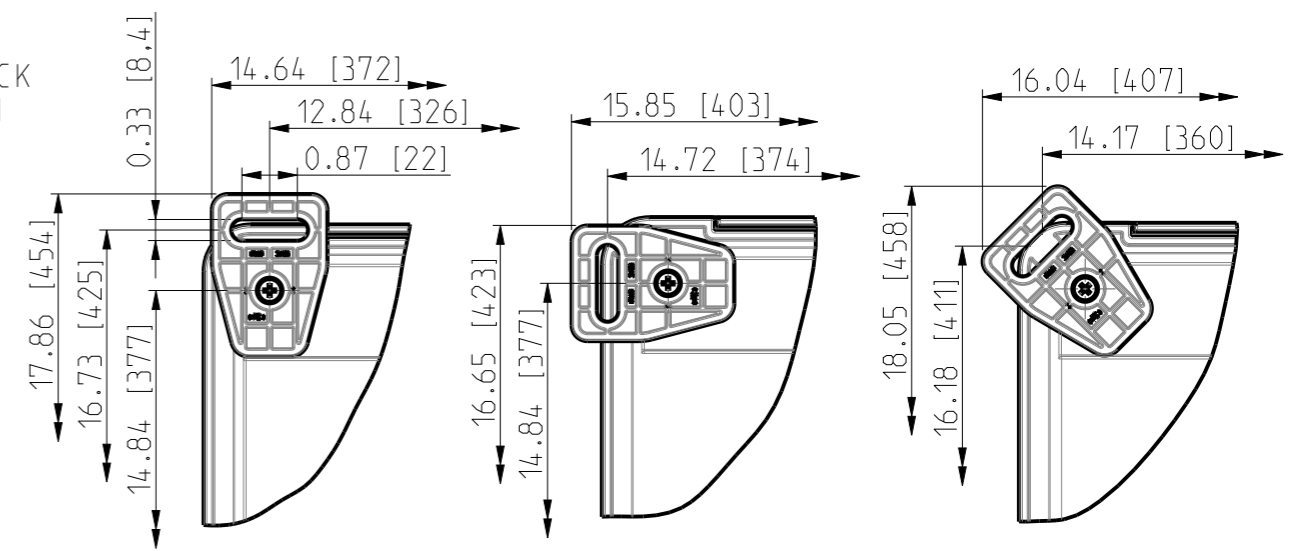

ID	Description	Date	By	Appr.
A	First Issue	21.06.2021	RAn	

FRONT VIEW WITH COVER REMOVED

Dimensions in inches [mm]

Material: Polycarbonate		Ensto Mat:	
ENSTO		UPCG161408/UPCT161408	
Ensto Building Systems Finland			
Scale	Date	Dimensional drawing	
1:6	14.06.21		
A3	By RAn		
Sheet No: 1 (1)	Checked	Replaces:	
	Ctrl	Replaced:	
		Drw No: 000580831 A	
		Ref: Polybox	
		Code: UPC X161408	