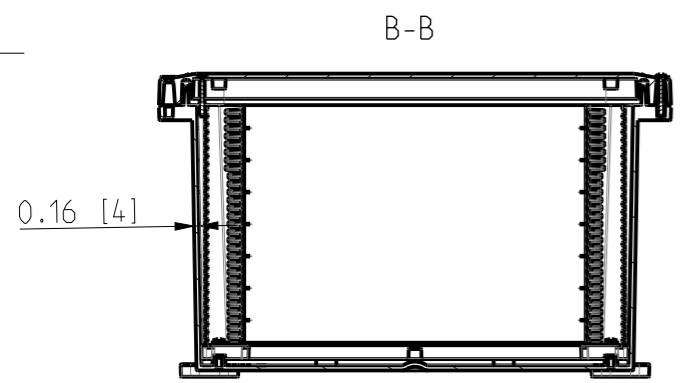

ID	Description	Date	By	Appr.
A	First Issue	21.06.2021	RAn	

FRONT VIEW WITH COVER REMOVED

Dimensions in inches [mm]

Material: Polycarbonate		Ensto Mat:	
ENSTO		UPCG161408/UPCT161408	
Ensto Building Systems Finland			
Scale	Date	Dimensional drawing	
1:6	14.06.21		
A3	By RAn		
Sheet No: 1 (1)	Checked	Replaces:	
	Ctrl	Replaced:	
		Drw No: 000580831 A	
		Ref: Polybox	
		Code: UPC X161408	