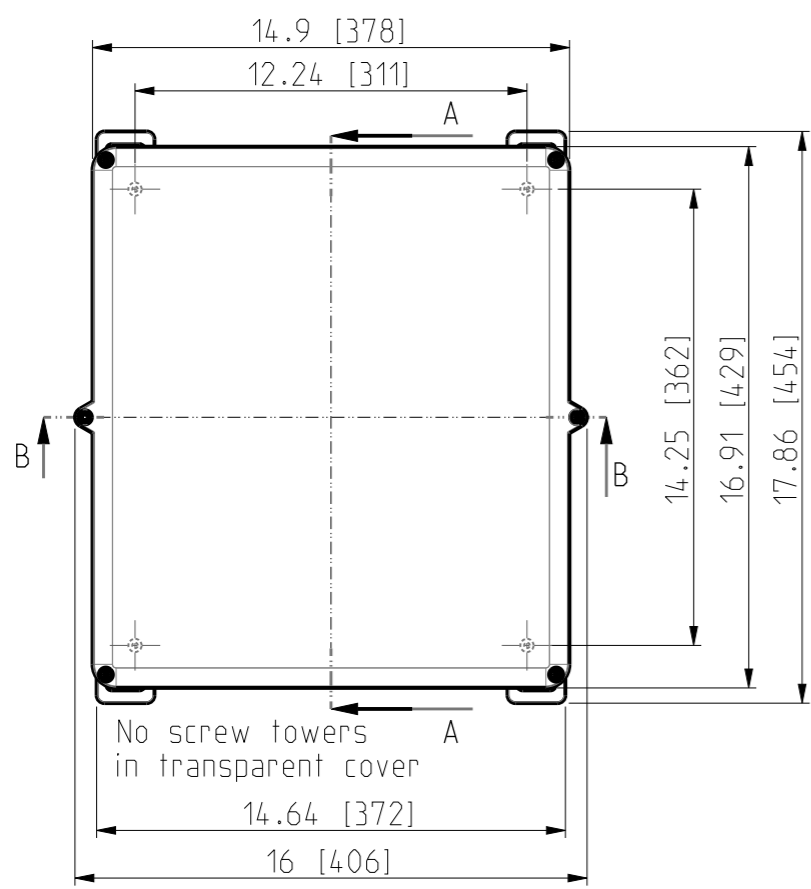

ID	Description	Date	By	Appr.
A	First Issue	21.06.2021	RAn	

FRONT VIEW WITH COVER REMOVED

Dimensions in inches [mm]

Material: Polycarbonate		Ensto Mat:	
ENSTO		UPCG161408/UPCT161408	
Ensto Building Systems Finland			
Scale	Date	Dimensional drawing	
1:6	14.06.21		
A3	By RAn		
Sheet No: 1 (1)	Checked	Replaces:	
	Ctrl	Replaced:	
		Drw No: 000580831 A	
		Ref: Polybox	
		Code: UPC X161408	