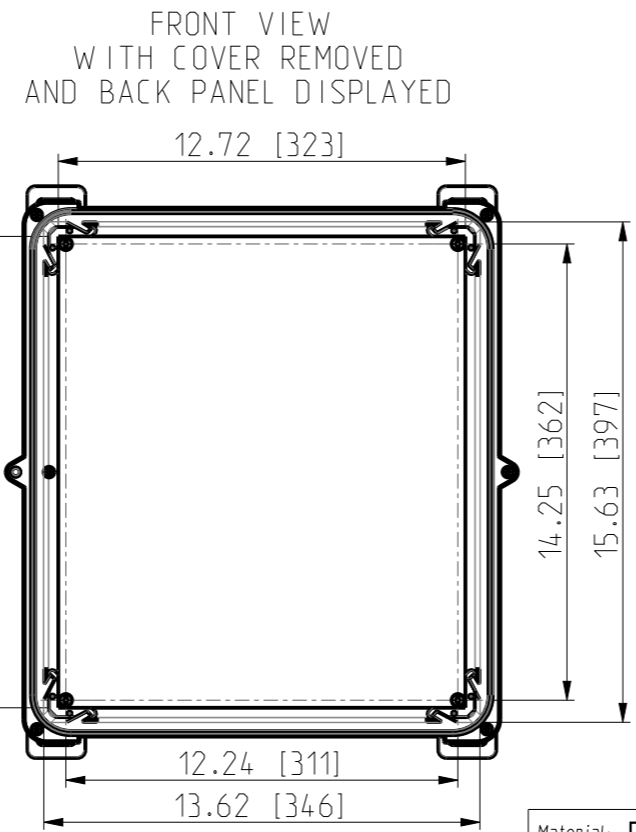

ID	Description	Date	By	Appr.
A	First Issue	21.06.2021	RAn	

FRONT VIEW WITH COVER REMOVED

Dimensions in inches [mm]

Material: Polycarbonate		Ensto Mat:	
ENSTO		UPCG161408/UPCT161408	
Ensto Building Systems Finland			
Scale	Date	Dimensional drawing	
1:6	14.06.21		
A3	By RAn		
Sheet No: 1 (1)	Checked	Replaces:	
	Ctrl	Replaced:	
		Drw No: 000580831 A	
		Ref: Polybox	
		Code: UPC X161408	