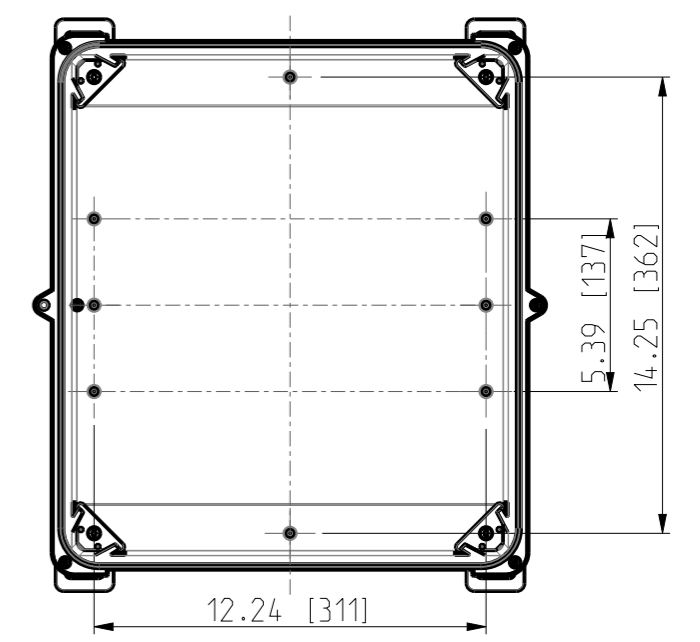

ID	Description	Date	By	Appr.
A	First Issue	21.06.2021	RAn	

FRONT VIEW WITH COVER REMOVED

Dimensions in inches [mm]

Material: Polycarbonate		Ensto Mat:	
ENSTO		UPCG161408/UPCT161408	
Ensto Building Systems Finland			
Scale	Date	Dimensional drawing	
1:6	14.06.21		
A3	By RAn		
Sheet No: 1 (1)	Checked	Replaces:	
	Ctrl	Replaced:	
		Drw No: 000580831 A	
		Ref: Polybox	
		Code: UPC X161408	