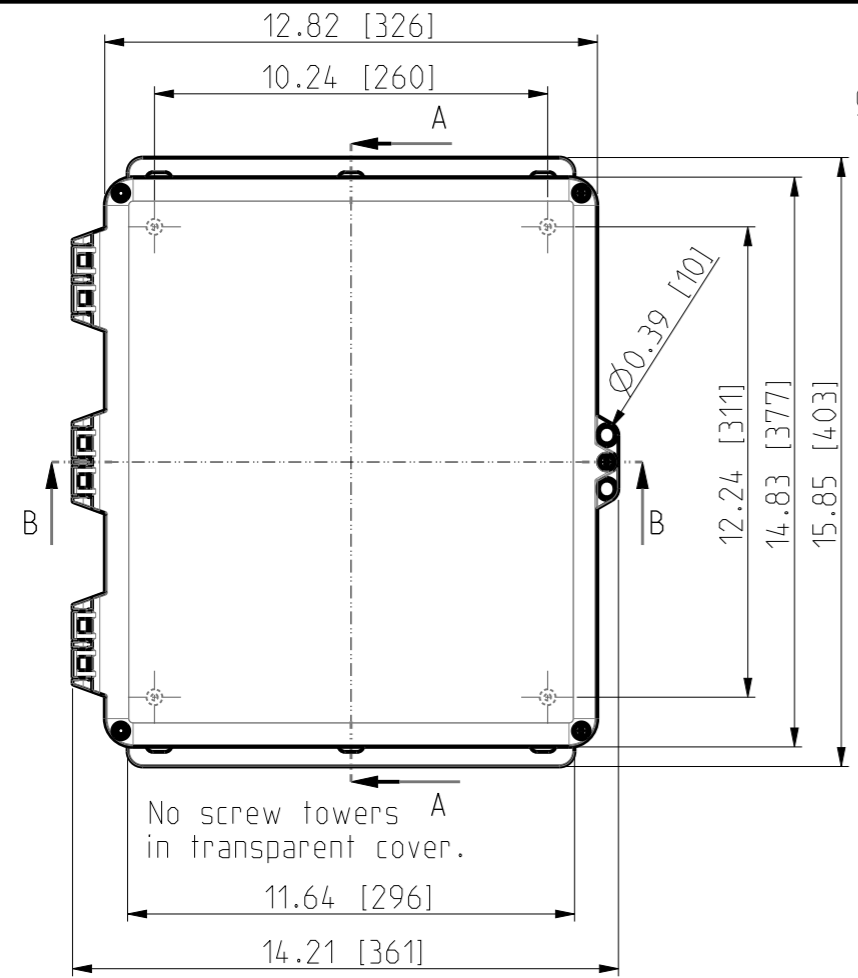

ID	Description	Date	By	Appr.
A	First Issue	18.06.2021	RAn	

OPTIONAL BACK PANEL SHOWN

FRONT VIEW WITH COVER REMOVED

B-B

FRONT VIEW WITH COVER REMOVED AND BACK PANEL DISPLAYED

Dimensions in inches [mm]

Material: Polycarbonate		Ensto Mat:	
ENSTO		UPC G14.1206HSF / UPC T14.1206HSF Dimensional drawing	
Ensto Building Systems Finland			
Scale 1:5 A3	Date 15.06.21 By RAn Checked		
Sheet No: 1 (1)	Ctrl		
Replaces:	Replaced:	Drw No: 000576412 A	Ref: Polybox
		Code: UPC X14.1206HSF	