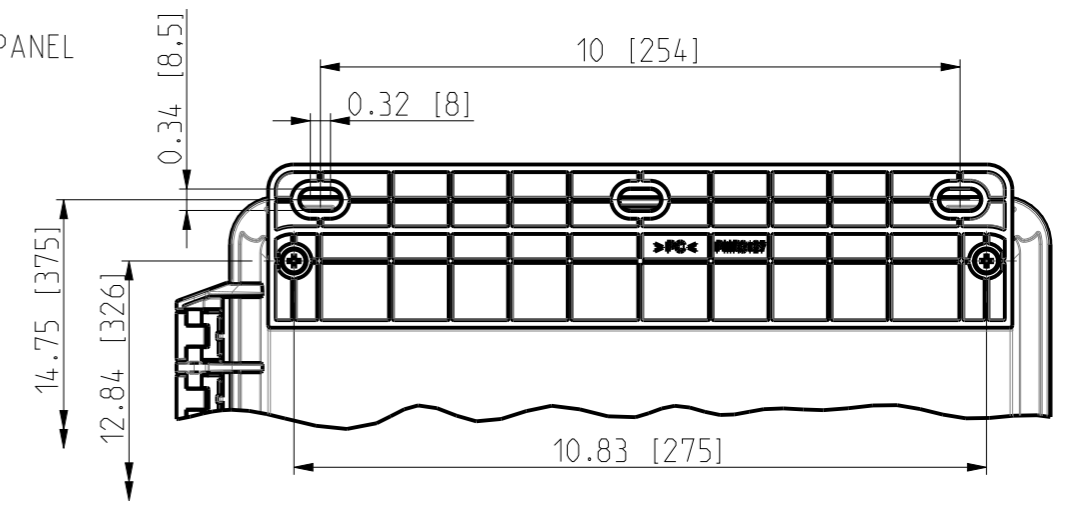

ID	Description	Date	By	Appr.
A	First Issue	18.06.2021	RAn	

OPTIONAL BACK PANEL SHOWN

FRONT VIEW WITH COVER REMOVED

B-B

FRONT VIEW WITH COVER REMOVED AND BACK PANEL DISPLAYED

Dimensions in inches [mm]

Material: Polycarbonate		Ensto Mat:	
ENSTO		UPC G14.1206HSF / UPC T14.1206HSF Dimensional drawing	
Ensto Building Systems Finland			
Scale 1:5 A3	Date 15.06.21 By RAn Checked		
Sheet No: 1 (1)	Ctrl		
Replaces:	Replaced:	Drw No: 000576412 A	Ref: Polybox
		Code: UPC X14.1206HSF	