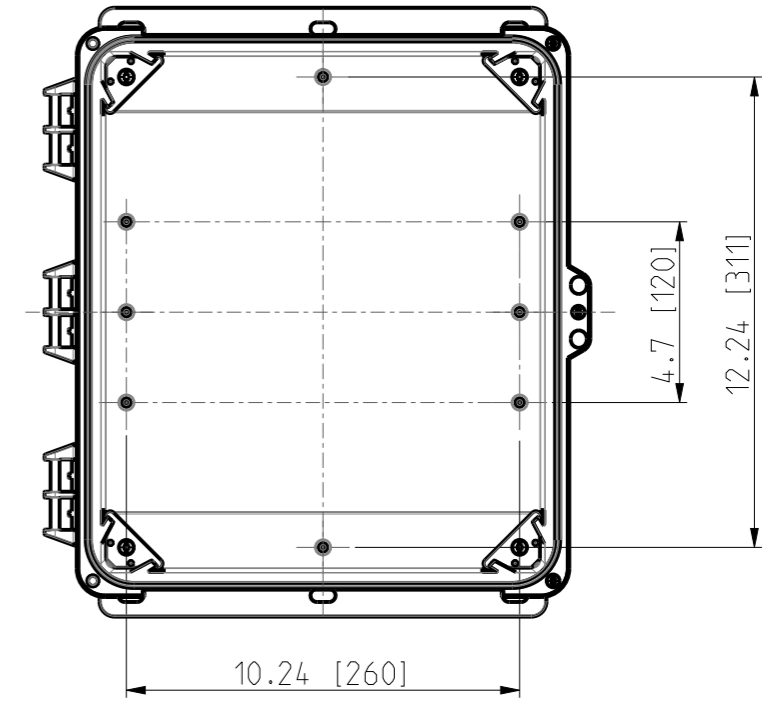

ID	Description	Date	By	Appr.
A	First Issue	18.06.2021	RAn	

OPTIONAL BACK PANEL SHOWN

FRONT VIEW WITH COVER REMOVED

B-B

FRONT VIEW WITH COVER REMOVED AND BACK PANEL DISPLAYED

Dimensions in inches [mm]

Material: Polycarbonate		Ensto Mat:	
ENSTO		UPC G14.1206HSF / UPC T14.1206HSF Dimensional drawing	
Ensto Building Systems Finland			
Scale 1:5 A3	Date 15.06.21 By RAn Checked		
Sheet No: 1 (1)	Ctrl		
Replaces:	Replaced:	Drw No: 000576412 A	Ref: Polybox
		Code: UPC X14.1206HSF	