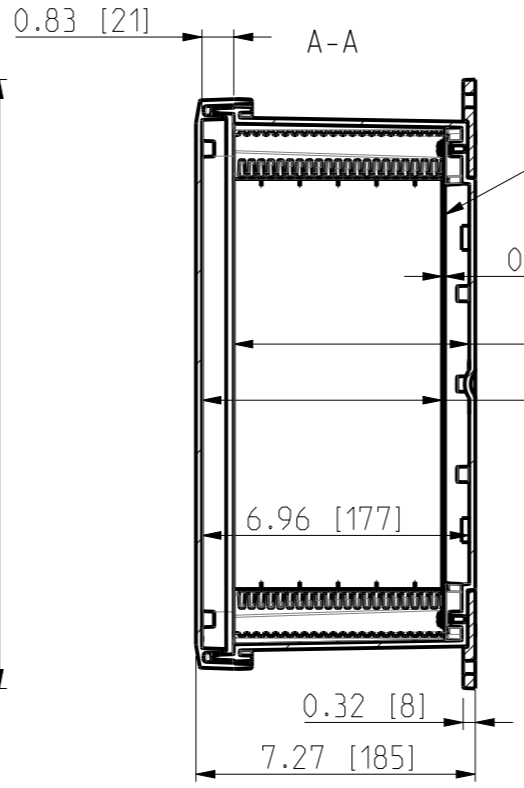

ID	Description	Date	By	Appr.
A	First Issue	18.06.2021	RAn	

OPTIONAL BACK PANEL SHOWN

FRONT VIEW WITH COVER REMOVED

B-B

FRONT VIEW WITH COVER REMOVED AND BACK PANEL DISPLAYED

Dimensions in inches [mm]

Material: Polycarbonate		Ensto Mat:	
ENSTO		UPC G14.1206HSF / UPC T14.1206HSF Dimensional drawing	
Ensto Building Systems Finland			
Scale 1:5 A3	Date 15.06.21 By RAn Checked		
Sheet No: 1 (1)	Ctrl		
Replaces:	Replaced:	Drw No: 000576412 A	Ref: Polybox
		Code: UPC X14.1206HSF	