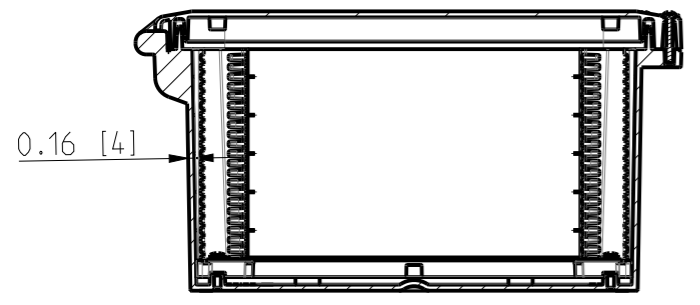

ID	Description	Date	By	Appr.
A	First Issue	18.06.2021	RAn	

OPTIONAL BACK PANEL SHOWN

FRONT VIEW WITH COVER REMOVED

B-B

FRONT VIEW WITH COVER REMOVED AND BACK PANEL DISPLAYED

Dimensions in inches [mm]

Material: Polycarbonate		Ensto Mat:	
ENSTO		UPC G14.1206HSF / UPC T14.1206HSF Dimensional drawing	
Ensto Building Systems Finland			
Scale 1:5 A3	Date 15.06.21 By RAn Checked		
Sheet No: 1 (1)	Ctrl		
Replaces:	Replaced:	Drw No: 000576412 A	Ref: Polybox
		Code: UPC X14.1206HSF	