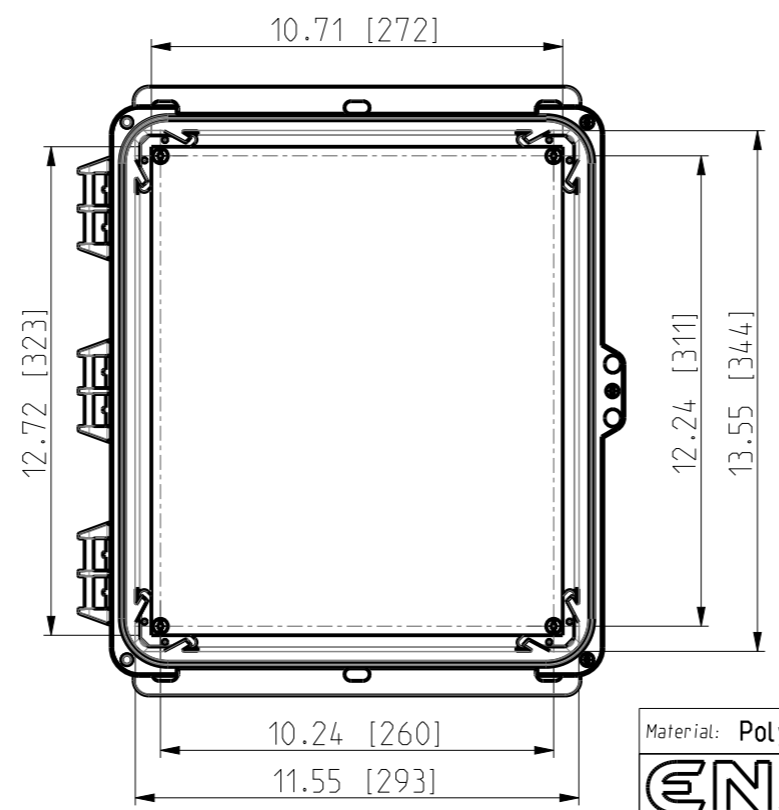

ID	Description	Date	By	Appr.
A	First Issue	18.06.2021	RAn	

OPTIONAL BACK PANEL SHOWN

FRONT VIEW WITH COVER REMOVED

B-B

FRONT VIEW WITH COVER REMOVED AND BACK PANEL DISPLAYED

Dimensions in inches [mm]

Material: Polycarbonate		Ensto Mat:	
ENSTO		UPC G14.1206HSF / UPC T14.1206HSF Dimensional drawing	
Ensto Building Systems Finland			
Scale 1:5 A3	Date 15.06.21 By RAn Checked		
Sheet No: 1 (1)	Ctrl		
Replaces:	Replaced:	Drw No: 000576412 A	Ref: Polybox
		Code: UPC X14.1206HSF	