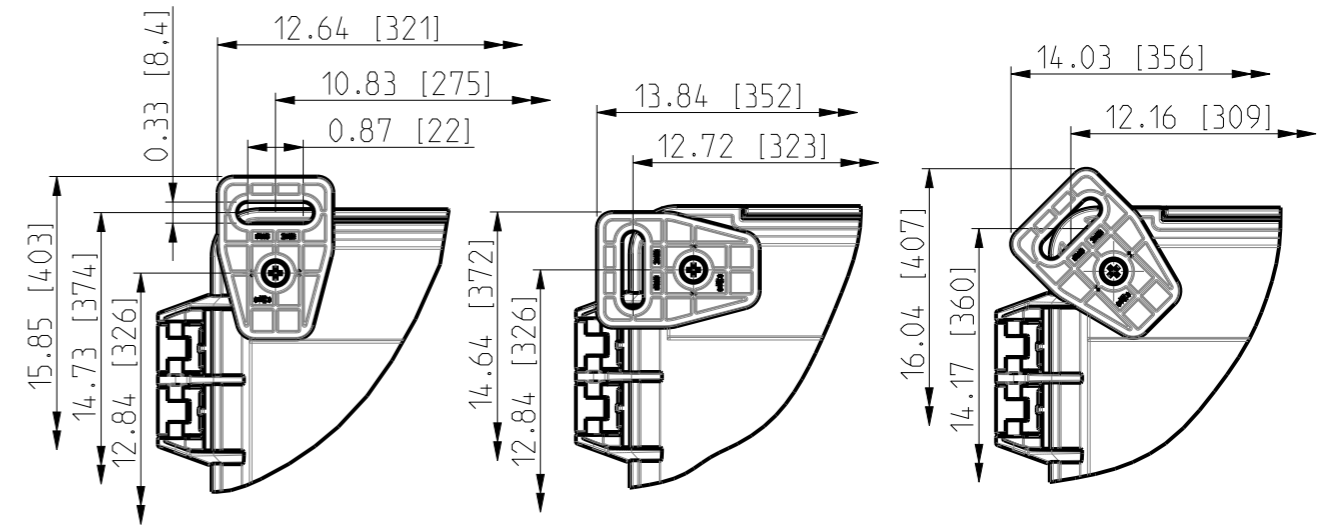

ID	Description	Date	By	Appr.
A	First Issue	17.06.2021	RAn	

FRONT VIEW WITH COVER REMOVED AND BACK PANEL DISPLAYED

FRONT VIEW WITH COVER REMOVED

Dimensions in inches [mm]

Material: Polycarbonate		Ensto Mat:	
ENSTO		UPC G14.1206HNL / UPC T 14.1206HNL Dimensional drawing	
Ensto Building Systems Finland			
Scale	Date	14.06.21	Replaces: Replaced: Drw No: 000576322 A Ref: Polybox Code: UPC X14.1206HNL
1:5	By	RAn	
A3	Checked		
Sheet No: 1 (1)	Ctrl		