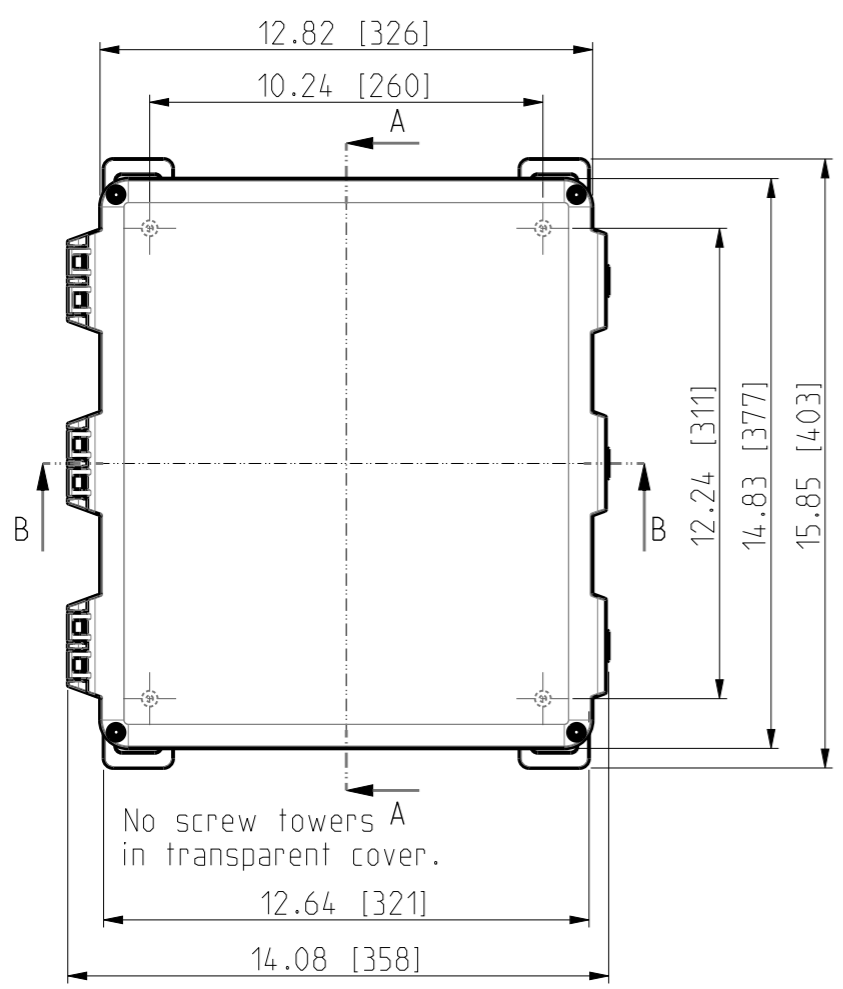

ID	Description	Date	By	Appr.
A	First Issue	17.06.2021	RAn	

FRONT VIEW WITH COVER REMOVED AND BACK PANEL DISPLAYED

FRONT VIEW WITH COVER REMOVED

Dimensions in inches [mm]

Material: Polycarbonate		Ensto Mat:	
ENSTO		UPC G14.1206HNL / UPC T 14.1206HNL Dimensional drawing	
Ensto Building Systems Finland			
Scale	Date	14.06.21	Replaces: Replaced: Drw No: 000576322 A Ref: Polybox Code: UPC X14.1206HNL
1:5	By	RAn	
A3	Checked		
Sheet No: 1 (1)	Ctrl		