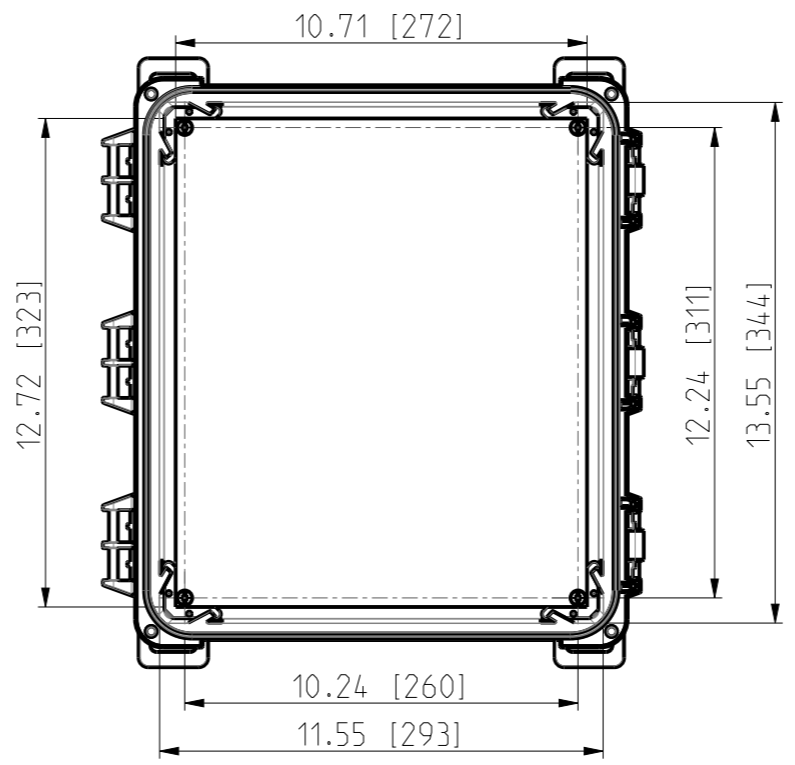

ID	Description	Date	By	Appr.
A	First Issue	17.06.2021	RAn	

FRONT VIEW WITH COVER REMOVED AND BACK PANEL DISPLAYED

FRONT VIEW WITH COVER REMOVED

Dimensions in inches [mm]

Material: Polycarbonate		Ensto Mat:	
ENSTO		UPC G14.1206HNL / UPC T 14.1206HNL Dimensional drawing	
Ensto Building Systems Finland			
Scale	Date	14.06.21	Replaces: Replaced: Drw No: 000576322 A Ref: Polybox Code: UPC X14.1206HNL
1:5	By	RAn	
A3	Checked		
Sheet No: 1 (1)	Ctrl		