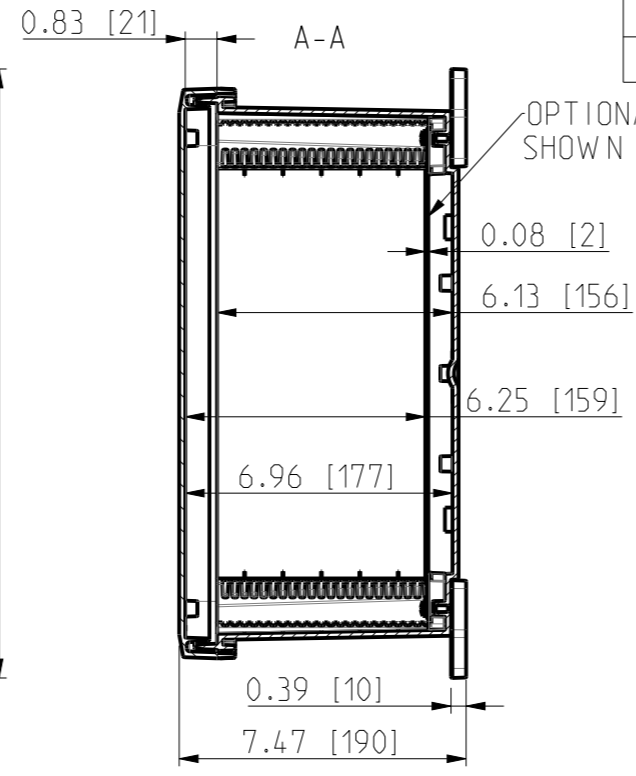

ID	Description	Date	By	Appr.
A	First Issue	17.06.2021	RAn	

FRONT VIEW WITH COVER REMOVED AND BACK PANEL DISPLAYED

FRONT VIEW WITH COVER REMOVED

Dimensions in inches [mm]

Material: Polycarbonate		Ensto Mat:	
ENSTO		UPC G14.1206HNL / UPC T 14.1206HNL Dimensional drawing	
Ensto Building Systems Finland			
Scale	Date	14.06.21	Replaces: Replaced: Drw No: 000576322 A Ref: Polybox Code: UPC X14.1206HNL
1:5	By	RAn	
A3	Checked		
Sheet No: 1 (1)	Ctrl		