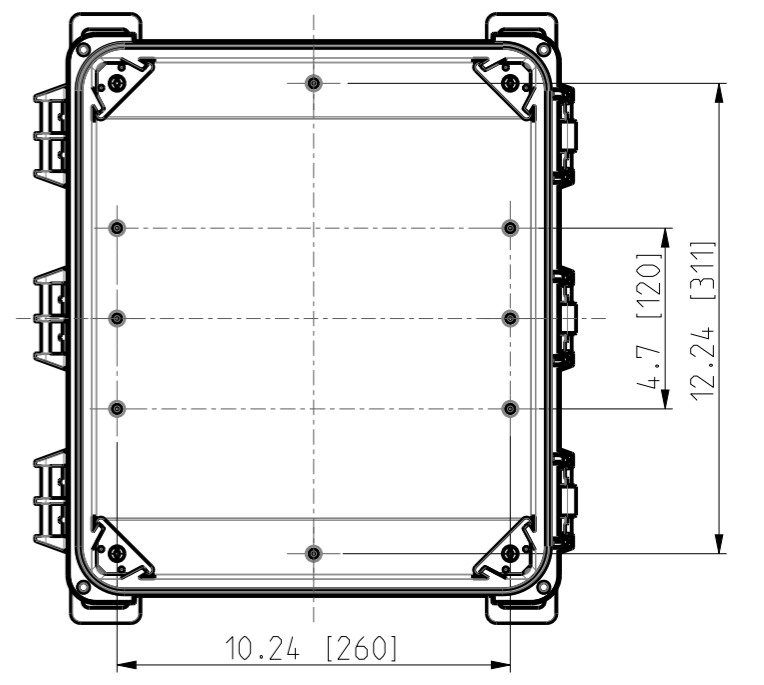

ID	Description	Date	By	Appr.
A	First Issue	17.06.2021	RAn	

FRONT VIEW WITH COVER REMOVED AND BACK PANEL DISPLAYED

FRONT VIEW WITH COVER REMOVED

Dimensions in inches [mm]

Material: Polycarbonate		Ensto Mat:	
ENSTO		UPC G14.1206HNL / UPC T 14.1206HNL Dimensional drawing	
Ensto Building Systems Finland			
Scale	Date	14.06.21	Replaces: Replaced: Drw No: 000576322 A Ref: Polybox Code: UPC X14.1206HNL
1:5	By	RAn	
A3	Checked		
Sheet No: 1 (1)	Ctrl		