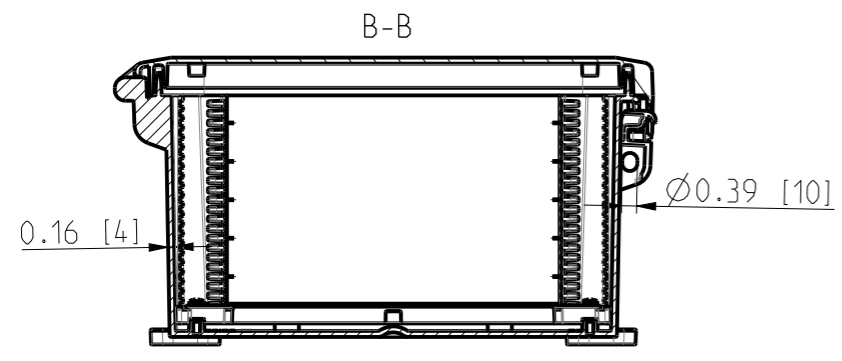

ID	Description	Date	By	Appr.
A	First Issue	17.06.2021	RAn	

FRONT VIEW WITH COVER REMOVED AND BACK PANEL DISPLAYED

FRONT VIEW WITH COVER REMOVED

Dimensions in inches [mm]

Material: Polycarbonate		Ensto Mat:	
ENSTO		UPC G14.1206HNL / UPC T 14.1206HNL Dimensional drawing	
Ensto Building Systems Finland			
Scale	Date	14.06.21	Replaces: Replaced: Drw No: 000576322 A Ref: Polybox Code: UPC X14.1206HNL
1:5	By	RAn	
A3	Checked		
Sheet No: 1 (1)	Ctrl		