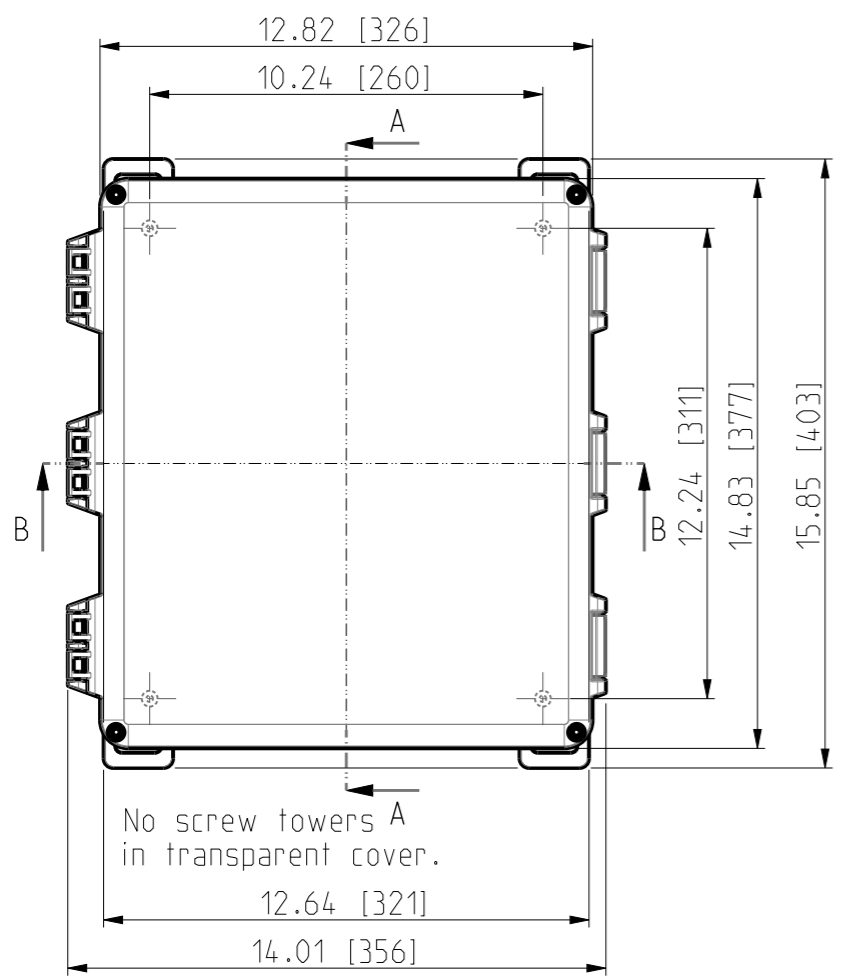

ID	Description	Date	By	Appr.
A	First Issue	16.06.2021	RAn	

FRONT VIEW WITH COVER REMOVED AND BACK PANEL DISPLAYED

FRONT VIEW WITH COVER REMOVED

Dimensions in inches [mm]

Material: Polycarbonate		Ensto Mat:	
<b>ENSTO</b>		UPC G14-1206HML / UPC T14-1206HML	
Ensto Building Systems Finland			
Scale	Date	Dimensional drawing	
1:5	14.06.21		
A3	By: RAn		
Sheet No: 1 (1)	Checked	Replaces:	
	Ctrl	Replaced:	
		Drw No: 000576249 A	
		Ref: Polybox	
		Code: UPC X14-1206HML	