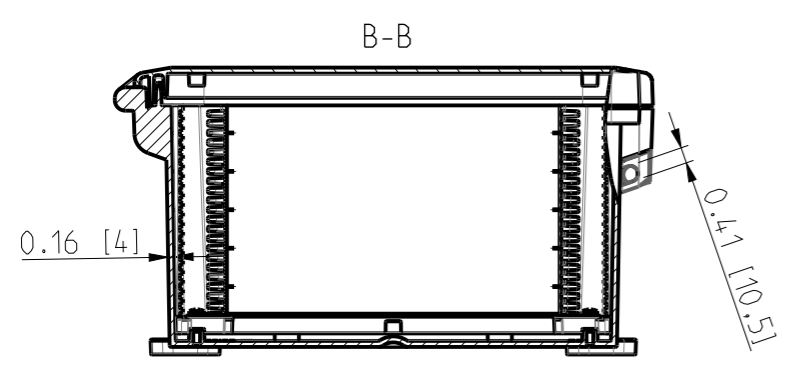

ID	Description	Date	By	Appr.
A	First Issue	16.06.2021	RAn	

FRONT VIEW WITH COVER REMOVED AND BACK PANEL DISPLAYED

FRONT VIEW WITH COVER REMOVED

Dimensions in inches [mm]

Material: Polycarbonate		Ensto Mat:	
<b>ENSTO</b>		UPC G14-1206HML / UPC T14-1206HML	
Ensto Building Systems Finland			
Scale	Date	Dimensional drawing	
1:5	14.06.21		
A3	By: RAn		
Sheet No: 1 (1)	Checked	Replaces:	
	Ctrl	Replaced:	
		Drw No: 000576249 A	
		Ref: Polybox	
		Code: UPC X14-1206HML	