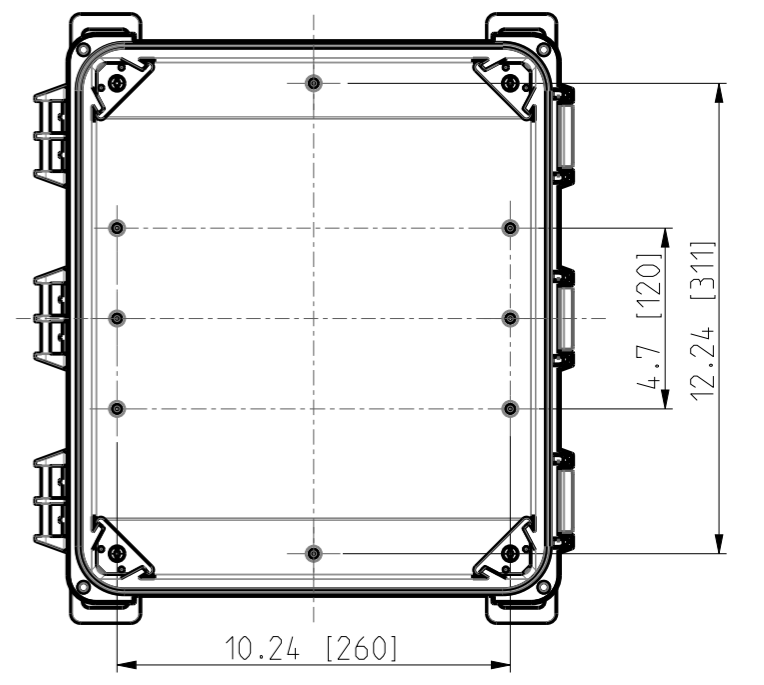

ID	Description	Date	By	Appr.
A	First Issue	16.06.2021	RAn	

FRONT VIEW WITH COVER REMOVED AND BACK PANEL DISPLAYED

FRONT VIEW WITH COVER REMOVED

Dimensions in inches [mm]

Material: Polycarbonate		Ensto Mat:	
<b>ENSTO</b>		UPC G14-1206HML / UPC T14-1206HML	
Ensto Building Systems Finland			
Scale	Date	Dimensional drawing	
1:5	14.06.21		
A3	By: RAn		
Sheet No: 1 (1)	Checked	Replaces:	
	Ctrl	Replaced:	
		Drw No: 000576249 A	
		Ref: Polybox	
		Code: UPC X14-1206HML	