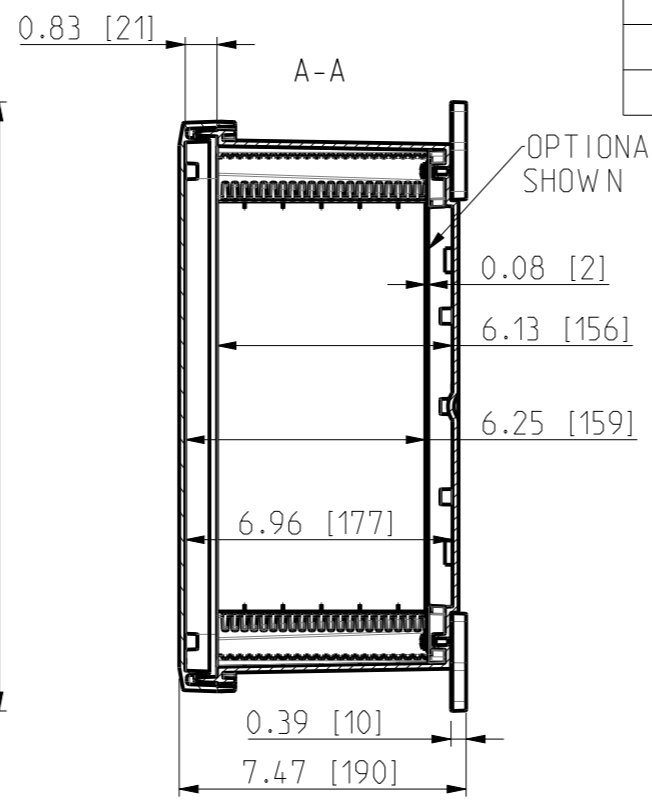

ID	Description	Date	By	Appr.
A	First Issue	16.06.2021	RAn	

FRONT VIEW WITH COVER REMOVED AND BACK PANEL DISPLAYED

FRONT VIEW WITH COVER REMOVED

Dimensions in inches [mm]

Material: Polycarbonate		Ensto Mat:	
<b>ENSTO</b>		UPC G14-1206HML / UPC T14-1206HML	
Ensto Building Systems Finland			
Scale	Date	Dimensional drawing	
1:5	14.06.21		
A3	By: RAn		
Sheet No: 1 (1)	Checked	Replaces:	
	Ctrl	Replaced:	
		Drw No: 000576249 A	
		Ref: Polybox	
		Code: UPC X14-1206HML	