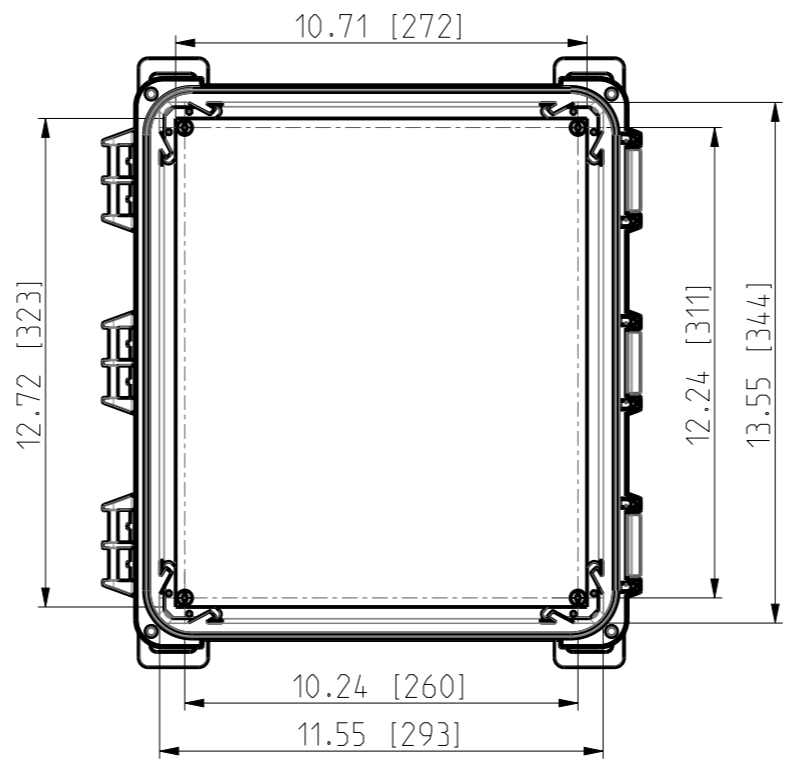

ID	Description	Date	By	Appr.
A	First Issue	16.06.2021	RAn	

FRONT VIEW WITH COVER REMOVED AND BACK PANEL DISPLAYED

FRONT VIEW WITH COVER REMOVED

Dimensions in inches [mm]

Material: Polycarbonate		Ensto Mat:	
<b>ENSTO</b>		UPC G14-1206HML / UPC T14-1206HML	
Ensto Building Systems Finland			
Scale	Date	Dimensional drawing	
1:5	14.06.21		
A3	By: RAn		
Sheet No: 1 (1)	Checked	Replaces:	
	Ctrl	Replaced:	
		Drw No: 000576249 A	
		Ref: Polybox	
		Code: UPC X14-1206HML	