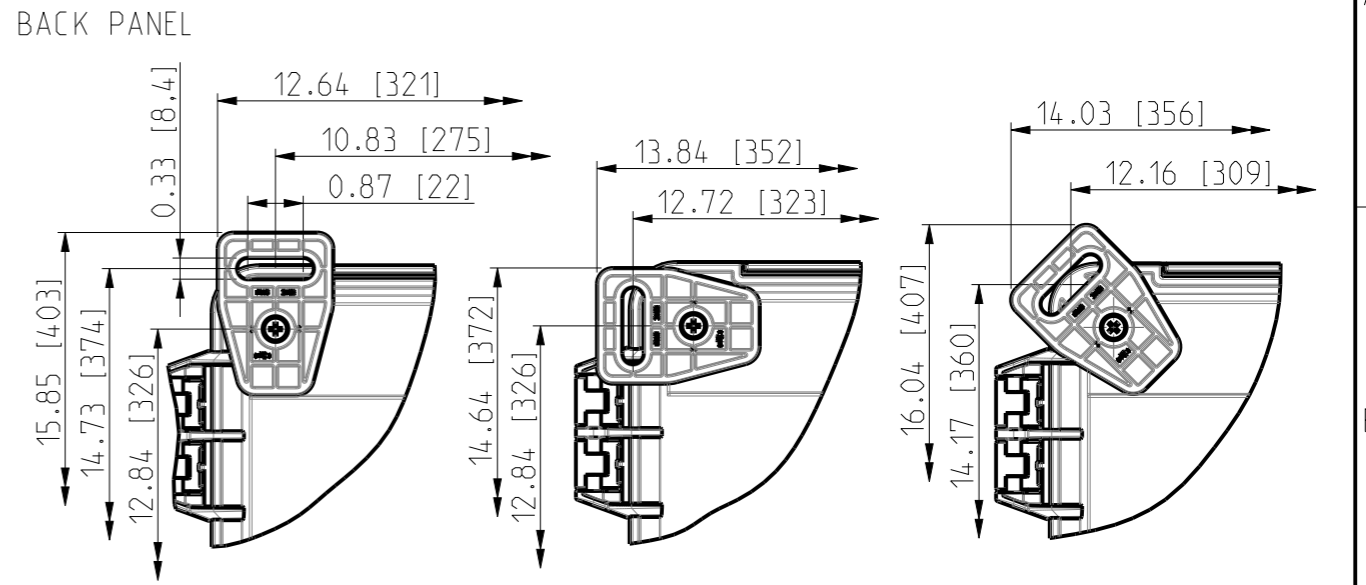

ID	Description	Date	By	Appr.
A	First Issue	16.06.2021	RAn	

FRONT VIEW WITH COVER REMOVED AND BACK PANEL DISPLAYED

FRONT VIEW WITH COVER REMOVED

Dimensions in inches [mm]

Material: Polycarbonate		Ensto Mat:	
<b>ENSTO</b>		UPC G14-1206HML / UPC T14-1206HML	
Ensto Building Systems Finland			
Scale	Date	Dimensional drawing	
1:5	14.06.21		
A3	By: RAn		
Sheet No: 1 (1)	Checked	Replaces:	
	Ctrl	Replaced:	
		Drw No: 000576249 A	
		Ref: Polybox	
		Code: UPC X14-1206HML	