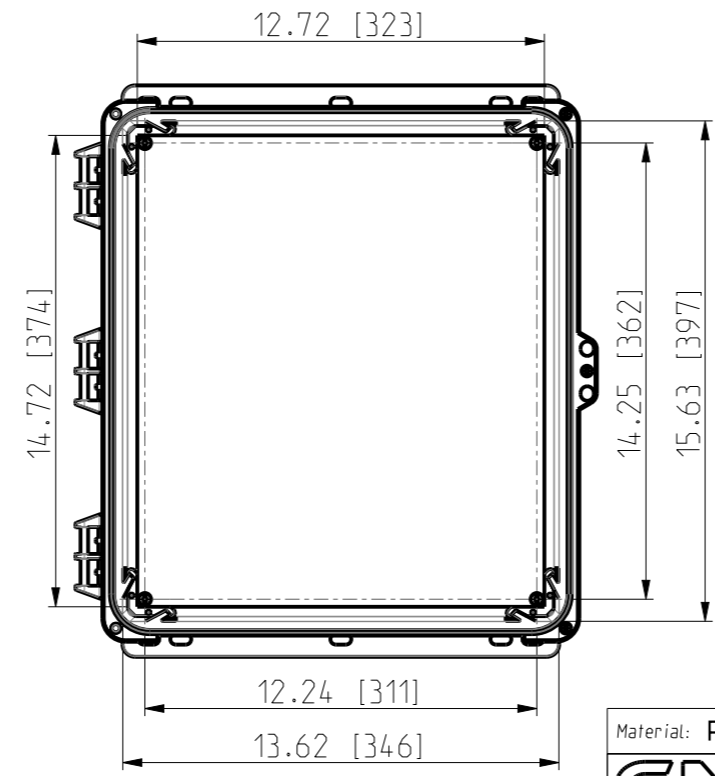

ID	Description	Date	By	Appr.
A	First Issue	23.06.2021	RAn	

FRONT VIEW WITH COVER REMOVED

Dimensions in inches [mm]

FRONT VIEW WITH COVER REMOVED AND BACK PANEL DISPLAYED

Material: Polycarbonate		Ensto Mat:		Replaces:
ENSTO		UPCG161408HSF/UPCT161408HSF		Replaced:
Ensto Building Systems Finland				Drw No: 000580832 A
Scale: 1:6	Date: 14.06.21	Dimensional drawing		Ref: Polybox
A3	By: RAn			Code: UPCCX161408HSF
Sheet No: 1 (1)	Checked:	Ctrl:		