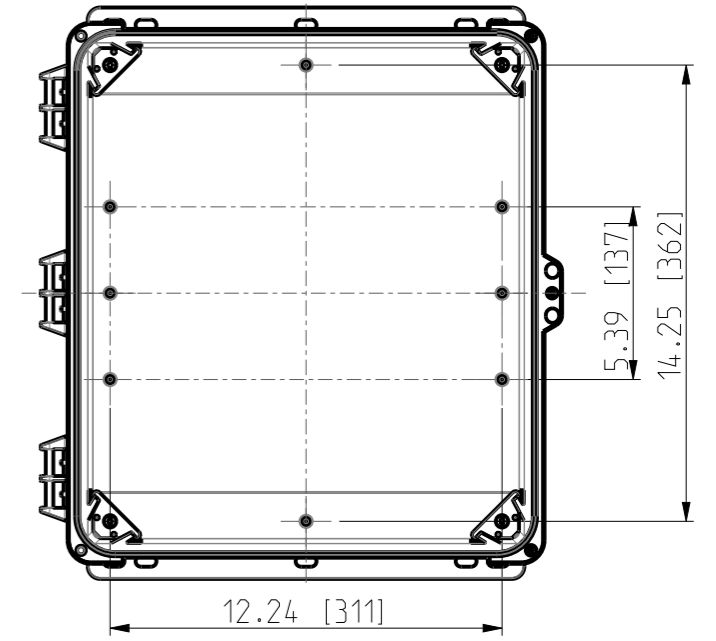

ID	Description	Date	By	Appr.
A	First Issue	23.06.2021	RAn	

FRONT VIEW WITH COVER REMOVED

Dimensions in inches [mm]

FRONT VIEW WITH COVER REMOVED AND BACK PANEL DISPLAYED

Material: Polycarbonate		Ensto Mat:		Replaces:
ENSTO		UPCG161408HSF/UPCT161408HSF		Replaced:
Ensto Building Systems Finland				Drw No: 000580832 A
Scale: 1:6	Date: 14.06.21	Dimensional drawing		Ref: Polybox
A3	By: RAn			Code: UPCCX161408HSF
Sheet No: 1 (1)	Checked:	Ctrl:		