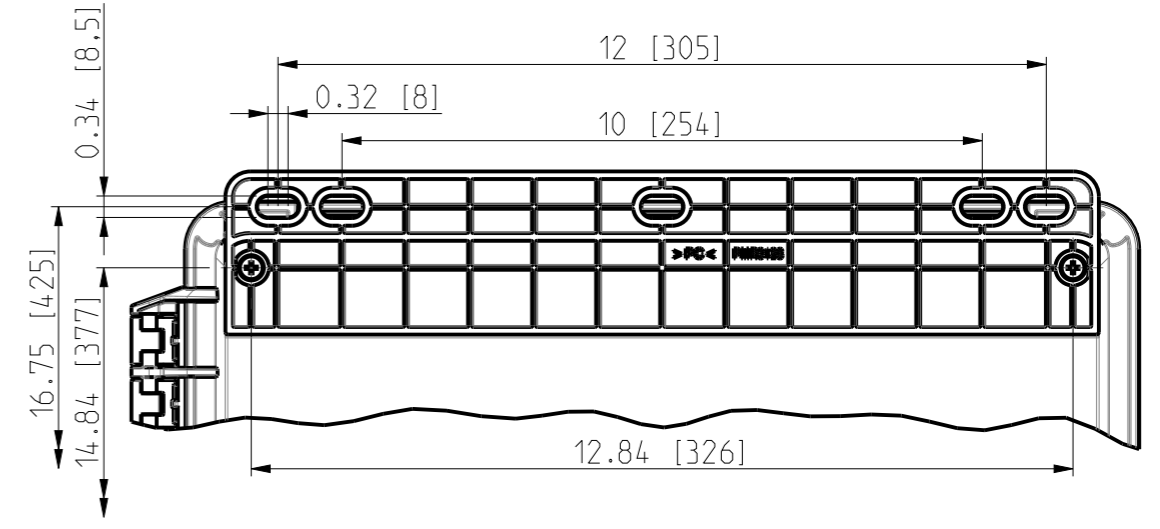

ID	Description	Date	By	Appr.
A	First Issue	23.06.2021	RAn	

FRONT VIEW WITH COVER REMOVED

Dimensions in inches [mm]

FRONT VIEW WITH COVER REMOVED AND BACK PANEL DISPLAYED

Material: Polycarbonate		Ensto Mat:		Replaces:
ENSTO		UPCG161408HSF/UPCT161408HSF		Replaced:
Ensto Building Systems Finland				Drw No: 000580832 A
Scale: 1:6	Date: 14.06.21	Dimensional drawing		Ref: Polybox
A3	By: RAn			Code: UPCCX161408HSF
Sheet No: 1 (1)	Checked:	Ctrl:		