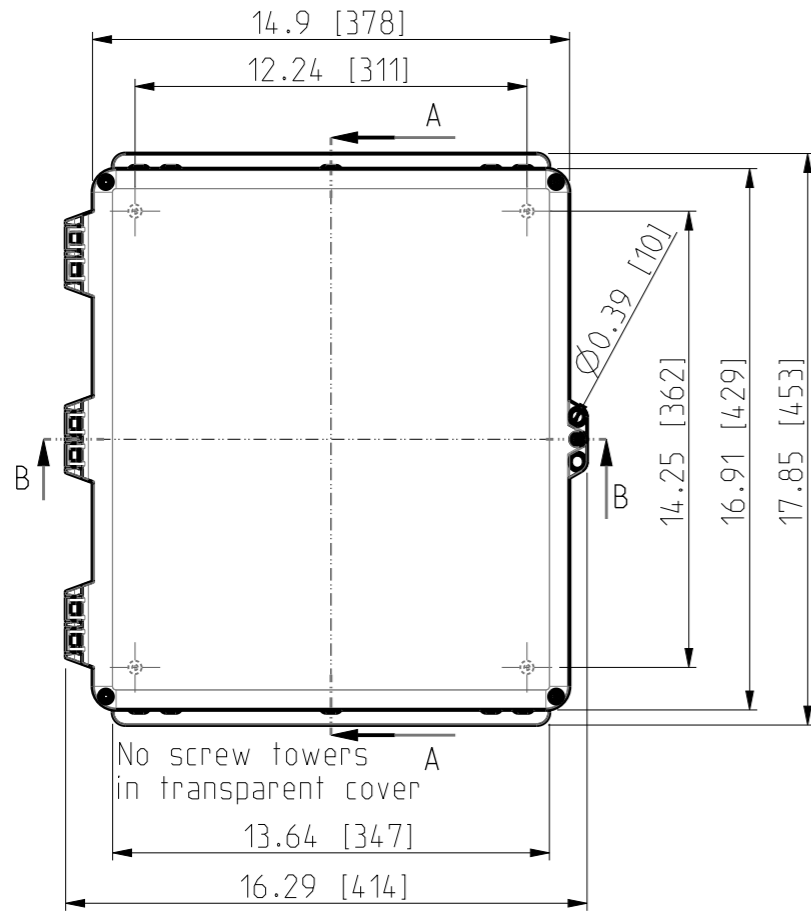

ID	Description	Date	By	Appr.
A	First Issue	23.06.2021	RAn	

FRONT VIEW WITH COVER REMOVED

Dimensions in inches [mm]

FRONT VIEW WITH COVER REMOVED AND BACK PANEL DISPLAYED

Material: Polycarbonate		Ensto Mat:		Replaces:
ENSTO		UPCG161408HSF/UPCT161408HSF		Replaced:
Ensto Building Systems Finland				Drw No: 000580832 A
Scale: 1:6	Date: 14.06.21	Dimensional drawing		Ref: Polybox
A3	By: RAn			Code: UPCCX161408HSF
Sheet No: 1 (1)	Checked:	Ctrl:		