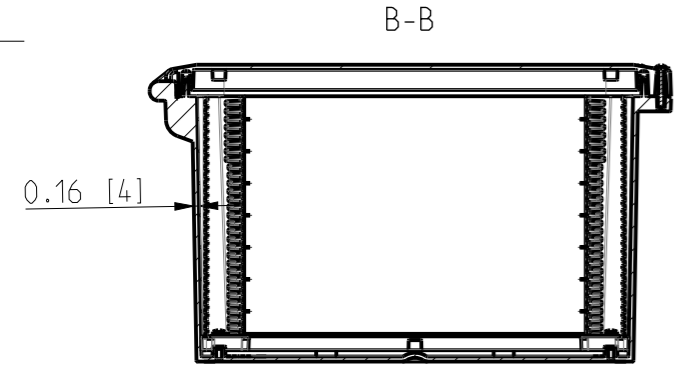

ID	Description	Date	By	Appr.
A	First Issue	23.06.2021	RAn	

FRONT VIEW WITH COVER REMOVED

Dimensions in inches [mm]

FRONT VIEW WITH COVER REMOVED AND BACK PANEL DISPLAYED

Material: Polycarbonate		Ensto Mat:		Replaces:
ENSTO		UPCG161408HSF/UPCT161408HSF		Replaced:
Ensto Building Systems Finland				Drw No: 000580832 A
Scale: 1:6	Date: 14.06.21	Dimensional drawing		Ref: Polybox
A3	By: RAn			Code: UPCCX161408HSF
Sheet No: 1 (1)	Checked:	Ctrl:		