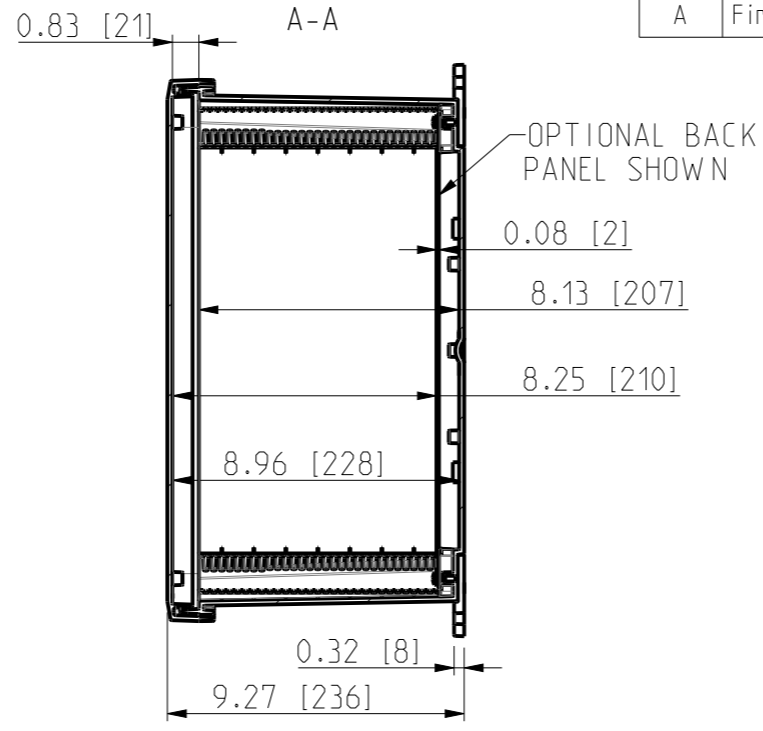

ID	Description	Date	By	Appr.
A	First Issue	23.06.2021	RAn	

FRONT VIEW WITH COVER REMOVED

Dimensions in inches [mm]

FRONT VIEW WITH COVER REMOVED AND BACK PANEL DISPLAYED

Material: Polycarbonate		Ensto Mat:		Replaces:
ENSTO		UPCG161408HSF/UPCT161408HSF		Replaced:
Ensto Building Systems Finland				Drw No: 000580832 A
Scale: 1:6	Date: 14.06.21	Dimensional drawing		Ref: Polybox
A3	By: RAn			Code: UPCCX161408HSF
Sheet No: 1 (1)	Checked:	Ctrl:		