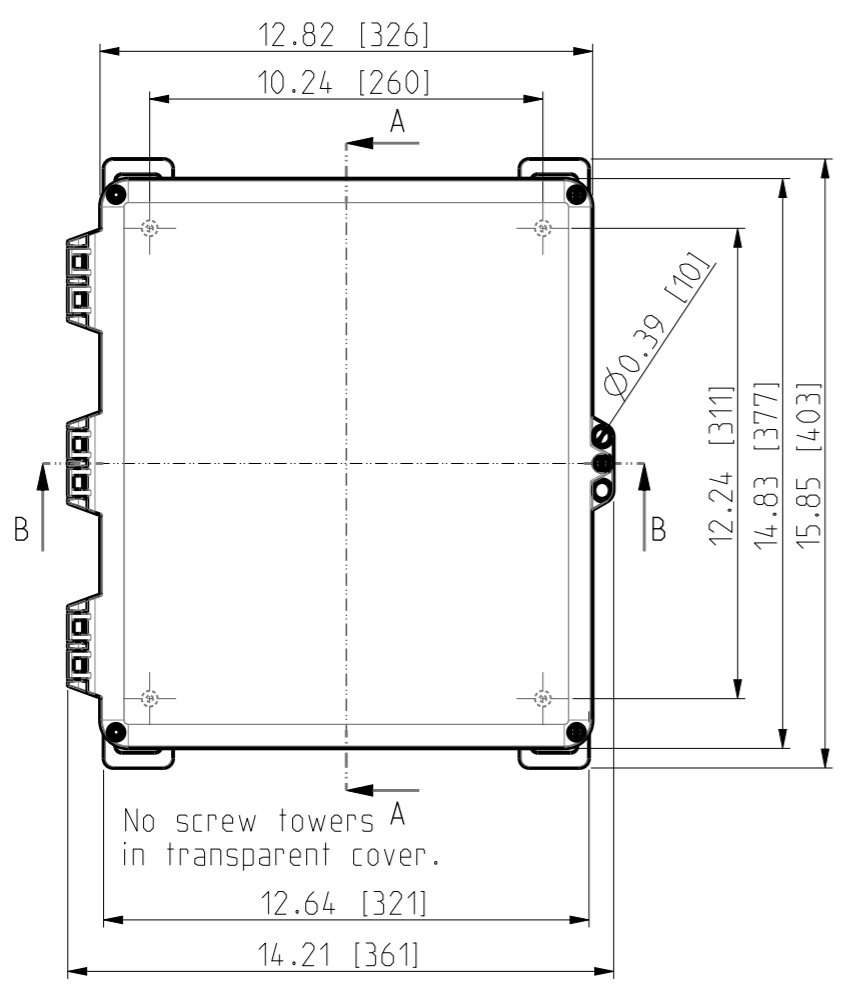

ID	Description	Date	By	Appr.
A	First Issue	17.06.2021	RAn	

OPTIONAL BACK PANEL SHOWN

FRONT VIEW WITH COVER REMOVED AND BACK PANEL DISPLAYED

FRONT VIEW WITH COVER REMOVED

Dimensions in inches [mm]

Material: Polycarbonate		Ensto Mat:	
ENSTO		UPC G14 1206HS / UPC T14 1206HS Dimensional drawing	
Ensto Building Systems Finland			
Scale: 1:5	Date: 14.06.21	Replaces:	
A3	By: RAn	Replaced:	
Sheet No: 1 (1)	Checked:	Drw No: 000576354 A	
	Ctrl:	Ref: Polybox	
		Code: UPC X14 1206HS	