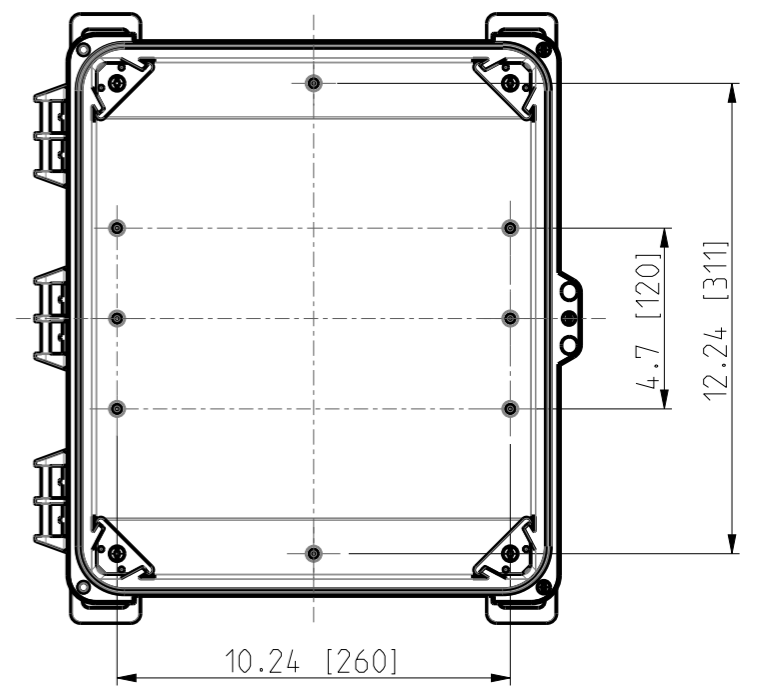

ID	Description	Date	By	Appr.
A	First Issue	17.06.2021	RAn	

OPTIONAL BACK PANEL SHOWN

FRONT VIEW WITH COVER REMOVED AND BACK PANEL DISPLAYED

FRONT VIEW WITH COVER REMOVED

Dimensions in inches [mm]

Material: Polycarbonate		Ensto Mat:	
ENSTO		UPC G14 1206HS / UPC T14 1206HS Dimensional drawing	
Ensto Building Systems Finland			
Scale: 1:5	Date: 14.06.21	Replaces:	
A3	By: RAn	Replaced:	
Sheet No: 1 (1)	Checked:	Drw No: 000576354 A	
	Ctrl:	Ref: Polybox	
		Code: UPC X14 1206HS	