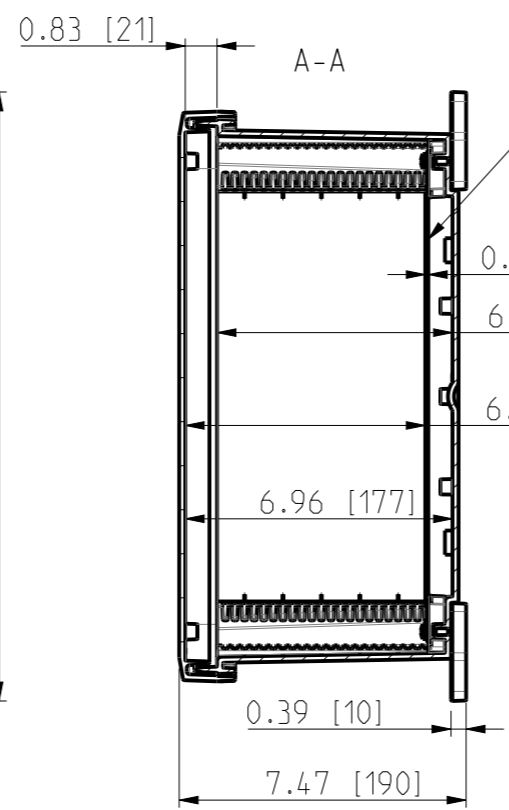

ID	Description	Date	By	Appr.
A	First Issue	17.06.2021	RAn	

OPTIONAL BACK PANEL SHOWN

FRONT VIEW WITH COVER REMOVED AND BACK PANEL DISPLAYED

FRONT VIEW WITH COVER REMOVED

Dimensions in inches [mm]

Material: Polycarbonate		Ensto Mat:	
ENSTO		UPC G14 1206HS / UPC T14 1206HS Dimensional drawing	
Ensto Building Systems Finland			
Scale: 1:5	Date: 14.06.21	Replaces:	
A3	By: RAn	Replaced:	
Sheet No: 1 (1)	Checked:	Drw No: 000576354 A	
	Ctrl:	Ref: Polybox	
		Code: UPC X14 1206HS	