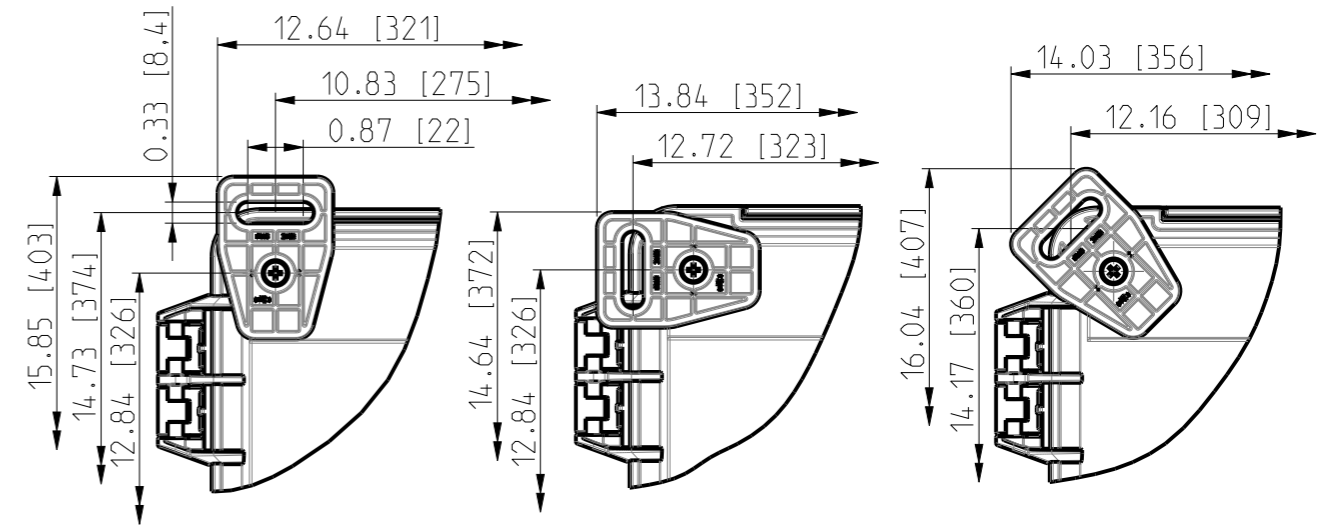

ID	Description	Date	By	Appr.
A	First Issue	17.06.2021	RAn	

OPTIONAL BACK PANEL SHOWN

FRONT VIEW WITH COVER REMOVED AND BACK PANEL DISPLAYED

FRONT VIEW WITH COVER REMOVED

Dimensions in inches [mm]

Material: Polycarbonate		Ensto Mat:	
ENSTO		UPC G14 1206HS / UPC T14 1206HS Dimensional drawing	
Ensto Building Systems Finland			
Scale: 1:5	Date: 14.06.21	Replaces:	
A3	By: RAn	Replaced:	
Sheet No: 1 (1)	Checked:	Drw No: 000576354 A	
	Ctrl:	Ref: Polybox	
		Code: UPC X14 1206HS	