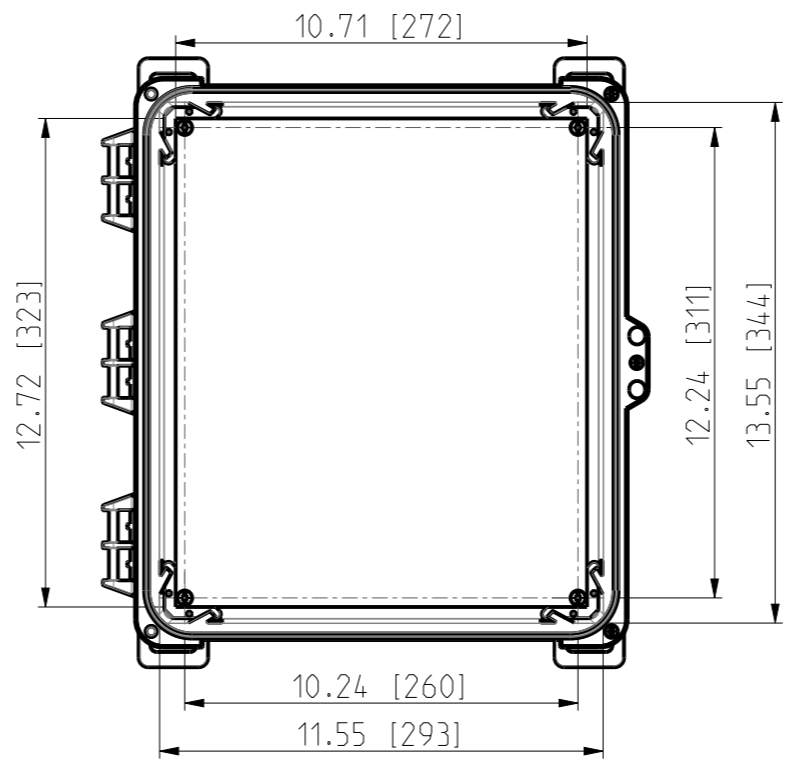

ID	Description	Date	By	Appr.
A	First Issue	17.06.2021	RAn	

OPTIONAL BACK PANEL SHOWN

FRONT VIEW WITH COVER REMOVED AND BACK PANEL DISPLAYED

FRONT VIEW WITH COVER REMOVED

Dimensions in inches [mm]

Material: Polycarbonate		Ensto Mat:	
ENSTO		UPC G14 1206HS / UPC T14 1206HS Dimensional drawing	
Ensto Building Systems Finland			
Scale: 1:5	Date: 14.06.21	Replaces:	
A3	By: RAn	Replaced:	
Sheet No: 1 (1)	Checked:	Drw No: 000576354 A	
	Ctrl:	Ref: Polybox	
		Code: UPC X14 1206HS	