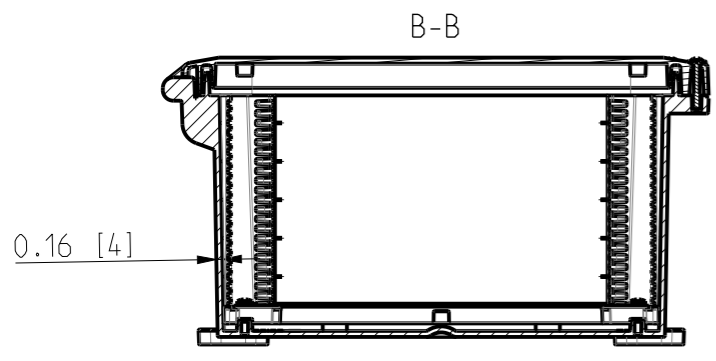

ID	Description	Date	By	Appr.
A	First Issue	17.06.2021	RAn	

OPTIONAL BACK PANEL SHOWN

FRONT VIEW WITH COVER REMOVED AND BACK PANEL DISPLAYED

FRONT VIEW WITH COVER REMOVED

Dimensions in inches [mm]

Material: Polycarbonate		Ensto Mat:	
ENSTO		UPC G14 1206HS / UPC T14 1206HS Dimensional drawing	
Ensto Building Systems Finland			
Scale: 1:5	Date: 14.06.21	Replaces:	
A3	By: RAn	Replaced:	
Sheet No: 1 (1)	Checked:	Drw No: 000576354 A	
	Ctrl:	Ref: Polybox	
		Code: UPC X14 1206HS	