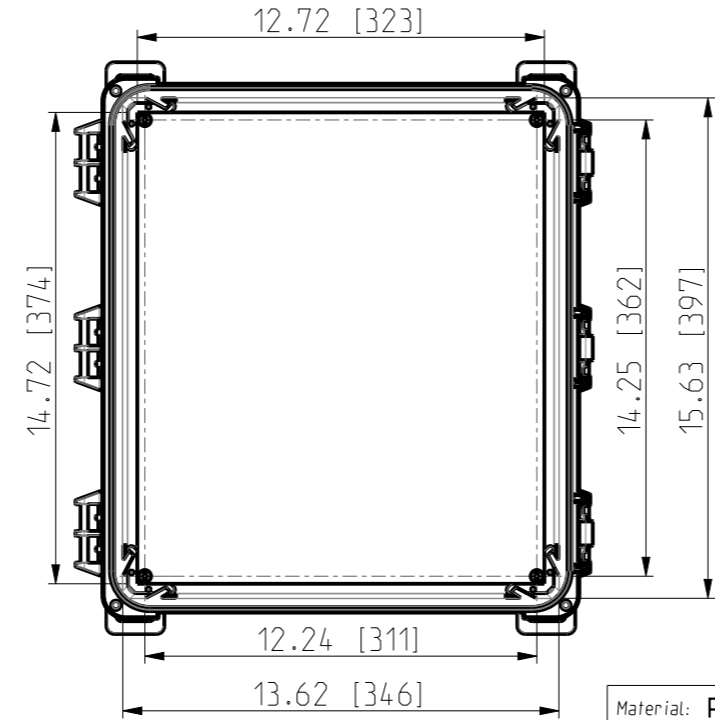

ID	Description	Date	By	Appr.
A	First Issue	22.06.2021	RAn	

No screw towers in transparent cover

FRONT VIEW WITH COVER REMOVED AND BACK PANEL DISPLAYED

FRONT VIEW WITH COVER REMOVED

Dimensions in inches [mm]

Material: Polycarbonate		Ensto Mat:	
ENSTO		UPC G161408HNL / UPC T161408HNL Dimensional drawing	
Ensto Building Systems Finland			
Scale 1:6 A3	Date 14.06.21 By RAn Checked Ctrl		
Sheet No: 1 (1)			
Replaces:	Replaced:	Drw No:	000580834 A
		Ref:	Polybox
		Code:	UPC X161408HNL