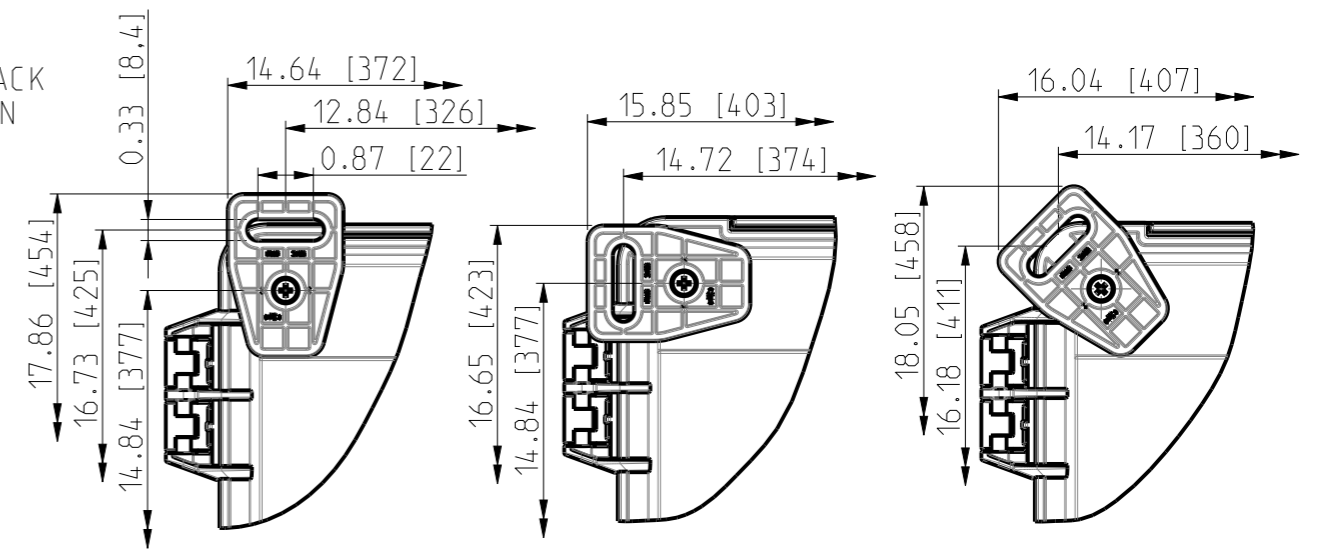

ID	Description	Date	By	Appr.
A	First Issue	22.06.2021	RAn	

No screw towers in transparent cover

FRONT VIEW WITH COVER REMOVED AND BACK PANEL DISPLAYED

FRONT VIEW WITH COVER REMOVED

Dimensions in inches [mm]

Material: Polycarbonate		Ensto Mat:	
ENSTO		UPC G161408HNL / UPC T161408HNL Dimensional drawing	
Ensto Building Systems Finland			
Scale 1:6 A3	Date 14.06.21 By RAn Checked Ctrl		
Sheet No: 1 (1)			
Replaces:	Replaced:	Drw No:	000580834 A
		Ref:	Polybox
		Code:	UPC X161408HNL