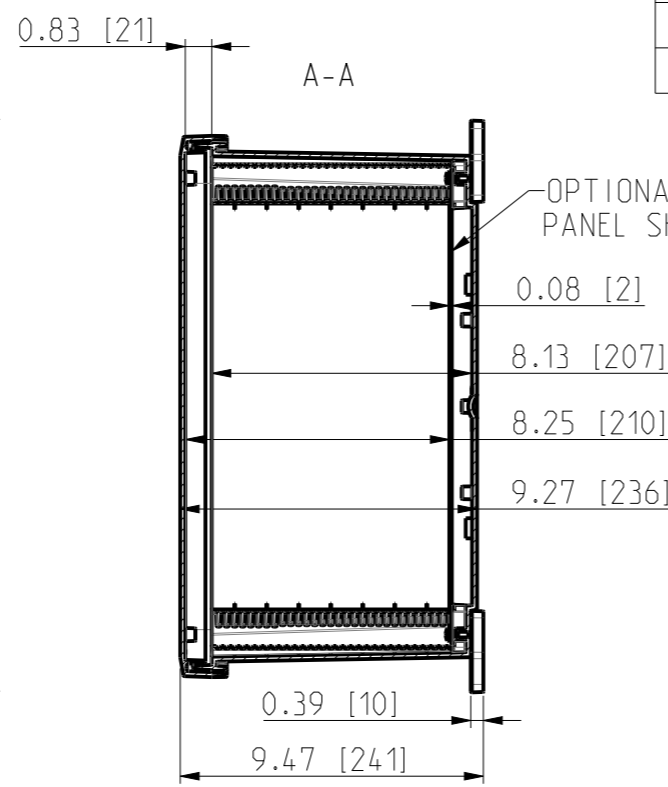

ID	Description	Date	By	Appr.
A	First Issue	22.06.2021	RAn	

No screw towers in transparent cover

FRONT VIEW WITH COVER REMOVED AND BACK PANEL DISPLAYED

FRONT VIEW WITH COVER REMOVED

Dimensions in inches [mm]

Material: Polycarbonate		Ensto Mat:	
ENSTO		UPC G161408HNL / UPC T161408HNL Dimensional drawing	
Ensto Building Systems Finland			
Scale 1:6 A3	Date 14.06.21 By RAn Checked Ctrl		
Sheet No: 1 (1)			
Replaces:	Replaced:	Drw No:	000580834 A
		Ref:	Polybox
		Code:	UPC X161408HNL