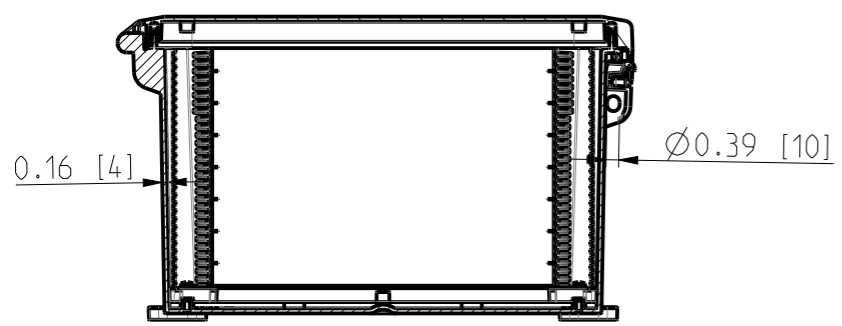

ID	Description	Date	By	Appr.
A	First Issue	22.06.2021	RAn	

No screw towers in transparent cover

FRONT VIEW WITH COVER REMOVED AND BACK PANEL DISPLAYED

FRONT VIEW WITH COVER REMOVED

Dimensions in inches [mm]

Material: Polycarbonate		Ensto Mat:	
ENSTO		UPC G161408HNL / UPC T161408HNL Dimensional drawing	
Ensto Building Systems Finland			
Scale 1:6 A3	Date 14.06.21 By RAn Checked Ctrl		
Sheet No: 1 (1)			
Replaces:	Replaced:	Drw No:	000580834 A
		Ref:	Polybox
		Code:	UPC X161408HNL