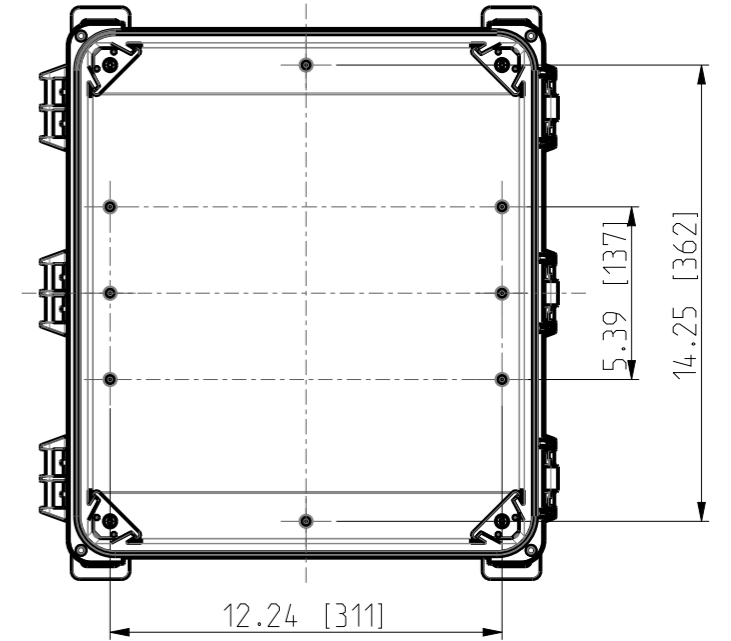

ID	Description	Date	By	Appr.
A	First Issue	22.06.2021	RAn	

No screw towers in transparent cover

FRONT VIEW WITH COVER REMOVED AND BACK PANEL DISPLAYED

FRONT VIEW WITH COVER REMOVED

Dimensions in inches [mm]

Material: Polycarbonate		Ensto Mat:	
ENSTO		UPC G161408HNL / UPC T161408HNL Dimensional drawing	
Ensto Building Systems Finland			
Scale 1:6 A3	Date 14.06.21 By RAn Checked Ctrl		
Sheet No: 1 (1)			
Replaces:	Replaced:	Drw No:	000580834 A
		Ref:	Polybox
		Code:	UPC X161408HNL