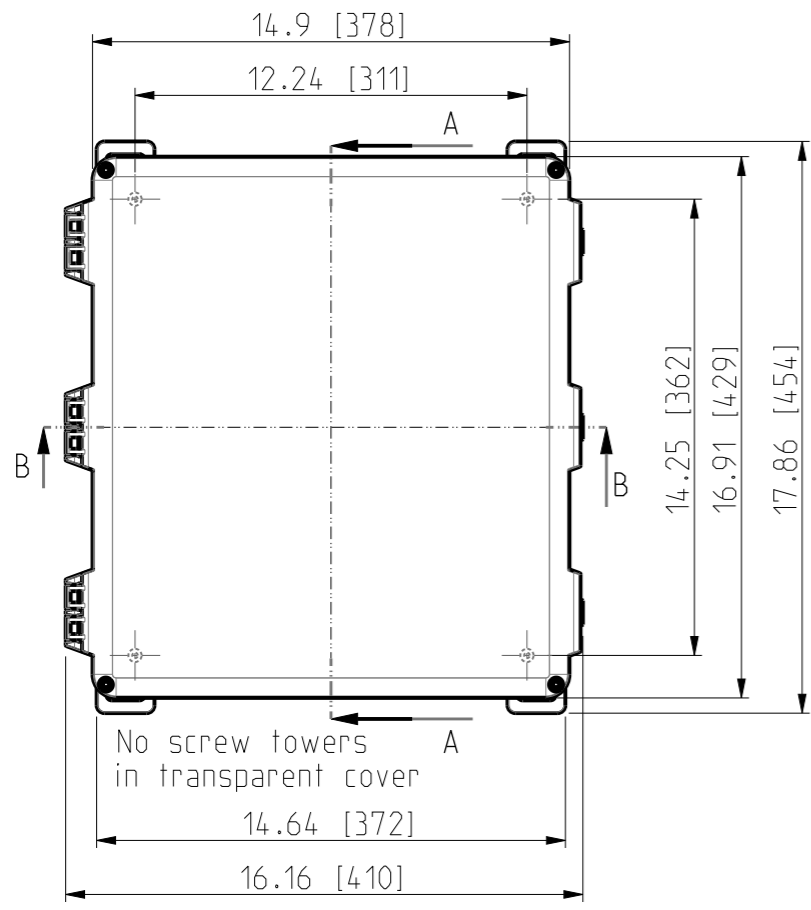

ID	Description	Date	By	Appr.
A	First Issue	22.06.2021	RAn	

No screw towers in transparent cover

FRONT VIEW WITH COVER REMOVED AND BACK PANEL DISPLAYED

FRONT VIEW WITH COVER REMOVED

Dimensions in inches [mm]

Material: Polycarbonate		Ensto Mat:	
ENSTO		UPC G161408HNL / UPC T161408HNL Dimensional drawing	
Ensto Building Systems Finland			
Scale 1:6 A3	Date 14.06.21 By RAn Checked Ctrl		
Sheet No: 1 (1)			
Replaces:	Replaced:	Drw No:	000580834 A
		Ref:	Polybox
		Code:	UPC X161408HNL