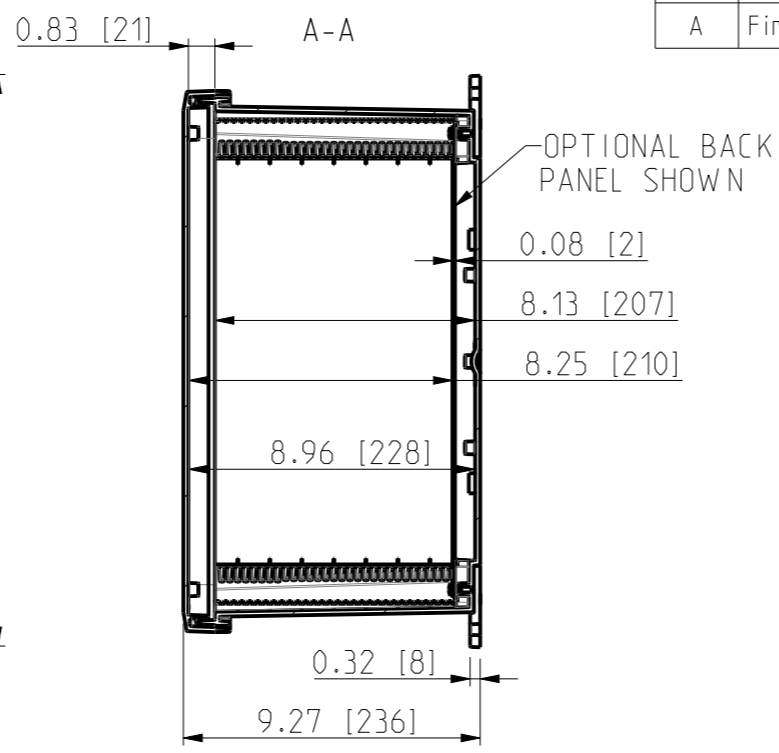

ID	Description	Date	By	Appr.
A	First Issue	22.06.2021	RAn	

FRONT VIEW WITH COVER REMOVED AND BACK PANEL DISPLAYED

FRONT VIEW WITH COVER REMOVED

Dimensions in inches [mm]

Material: Polycarbonate		Ensto Mat:		Replaces:
ENSTO		UPCG161408HMLF/UPCT161408HMLF		Replaced:
Ensto Building Systems Finland				Drw No: 000580835 A
Scale: 1:6	Date: 14.06.21	Dimensional drawing		Ref: Polybox
A3	By: RAn			Code: UPCX161408HMLF
Sheet No: 1 (1)	Ctrl:			