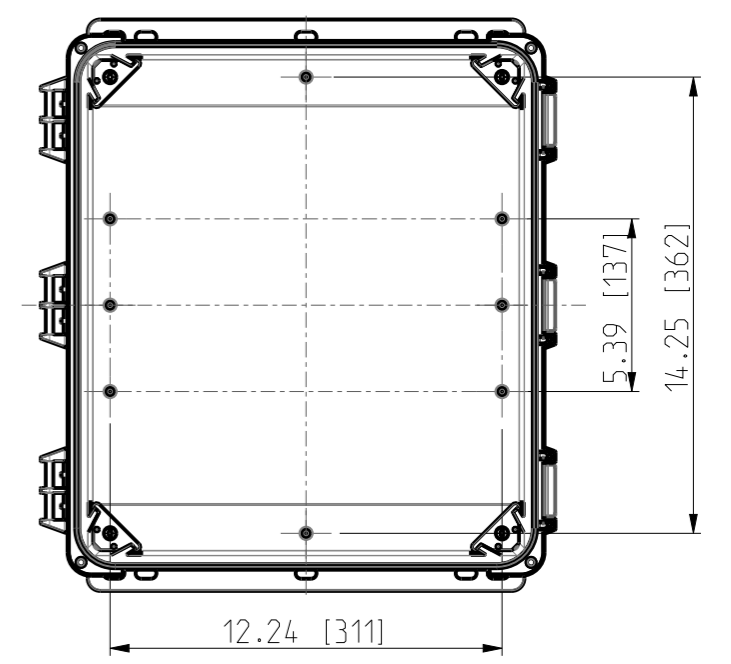

ID	Description	Date	By	Appr.
A	First Issue	22.06.2021	RAn	

FRONT VIEW WITH COVER REMOVED AND BACK PANEL DISPLAYED

FRONT VIEW WITH COVER REMOVED

Dimensions in inches [mm]

Material: Polycarbonate		Ensto Mat:		Replaces:
ENSTO		UPCG161408HMLF/UPCT161408HMLF		Replaced:
Ensto Building Systems Finland				Drw No: 000580835 A
Scale: 1:6	Date: 14.06.21	Dimensional drawing		Ref: Polybox
A3	By: RAn			Code: UPCX161408HMLF
Sheet No: 1 (1)	Ctrl:			