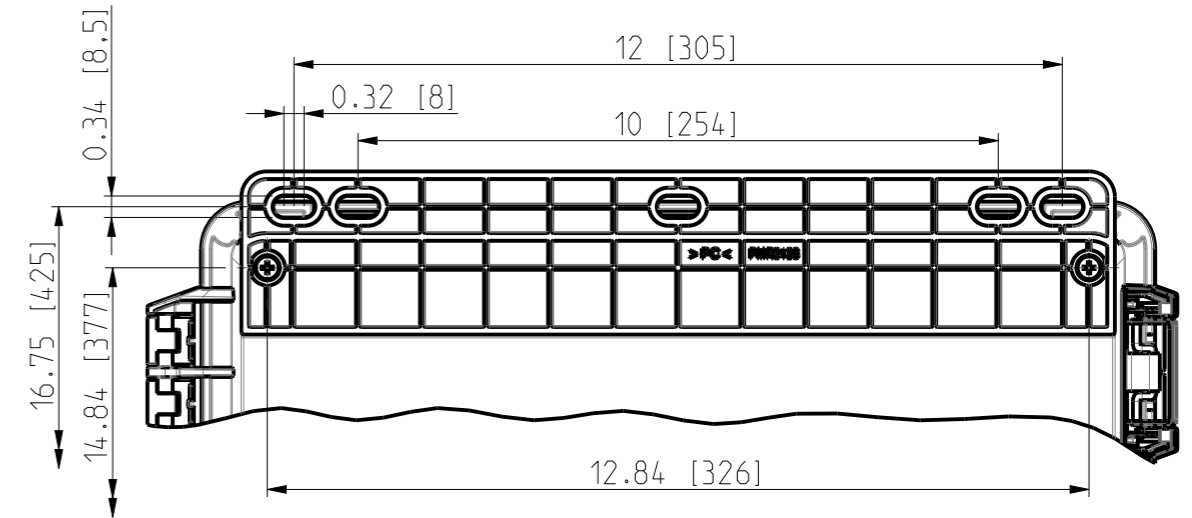

ID	Description	Date	By	Appr.
A	First Issue	22.06.2021	RAn	

FRONT VIEW WITH COVER REMOVED AND BACK PANEL DISPLAYED

FRONT VIEW WITH COVER REMOVED

Dimensions in inches [mm]

Material: Polycarbonate		Ensto Mat:		Replaces:
ENSTO		UPCG161408HMLF/UPCT161408HMLF		Replaced:
Ensto Building Systems Finland				Drw No: 000580835 A
Scale: 1:6	Date: 14.06.21	Dimensional drawing		Ref: Polybox
A3	By: RAn			Code: UPCX161408HMLF
Sheet No: 1 (1)	Ctrl:			