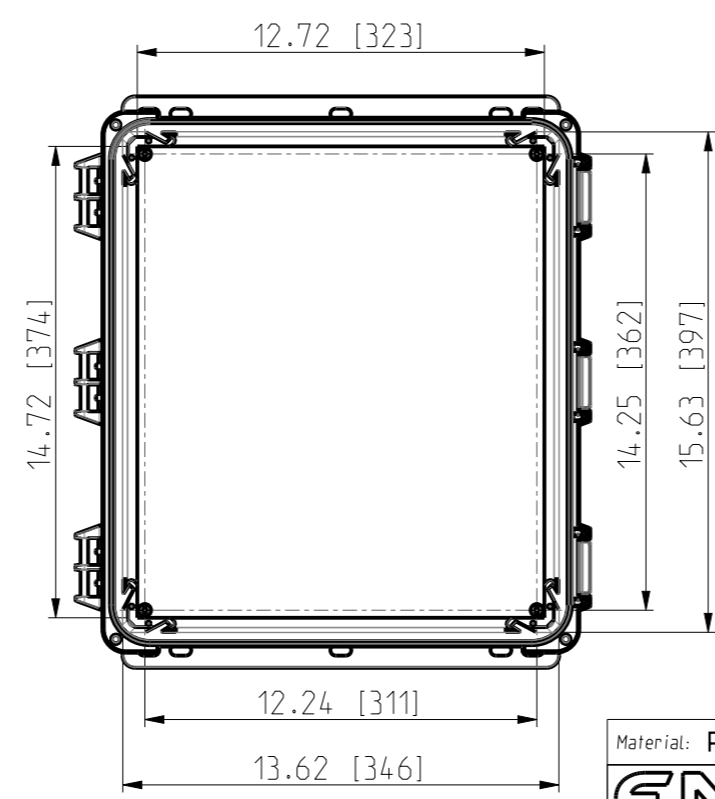

ID	Description	Date	By	Appr.
A	First Issue	22.06.2021	RAn	

FRONT VIEW WITH COVER REMOVED AND BACK PANEL DISPLAYED

FRONT VIEW WITH COVER REMOVED

Dimensions in inches [mm]

Material: Polycarbonate		Ensto Mat:		Replaces:
ENSTO		UPCG161408HMLF/UPCT161408HMLF		Replaced:
Ensto Building Systems Finland				Drw No: 000580835 A
Scale: 1:6	Date: 14.06.21	Dimensional drawing		Ref: Polybox
A3	By: RAn			Code: UPCX161408HMLF
Sheet No: 1 (1)	Ctrl:			