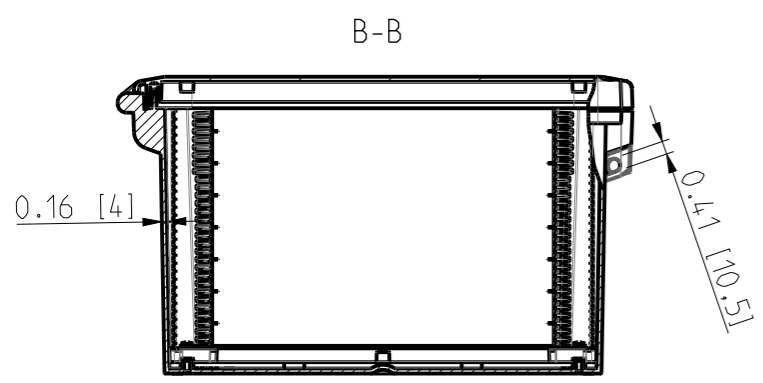

ID	Description	Date	By	Appr.
A	First Issue	22.06.2021	RAn	

FRONT VIEW WITH COVER REMOVED AND BACK PANEL DISPLAYED

FRONT VIEW WITH COVER REMOVED

Dimensions in inches [mm]

Material: Polycarbonate		Ensto Mat:		Replaces:
ENSTO		UPCG161408HMLF/UPCT161408HMLF		Replaced:
Ensto Building Systems Finland				Drw No: 000580835 A
Scale: 1:6	Date: 14.06.21	Dimensional drawing		Ref: Polybox
A3	By: RAn			Code: UPCX161408HMLF
Sheet No: 1 (1)	Ctrl:			