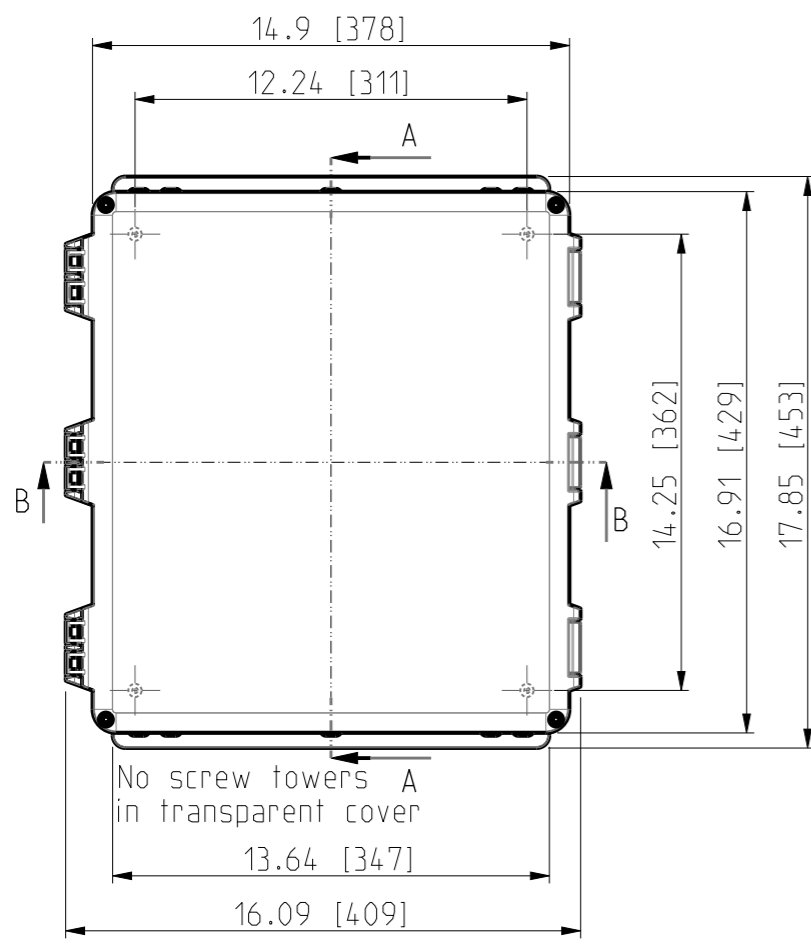

ID	Description	Date	By	Appr.
A	First Issue	22.06.2021	RAn	

FRONT VIEW WITH COVER REMOVED AND BACK PANEL DISPLAYED

FRONT VIEW WITH COVER REMOVED

Dimensions in inches [mm]

Material: Polycarbonate		Ensto Mat:		Replaces:
ENSTO		UPCG161408HMLF/UPCT161408HMLF		Replaced:
Ensto Building Systems Finland				Drw No: 000580835 A
Scale: 1:6	Date: 14.06.21	Dimensional drawing		Ref: Polybox
A3	By: RAn			Code: UPCX161408HMLF
Sheet No: 1 (1)	Ctrl:			