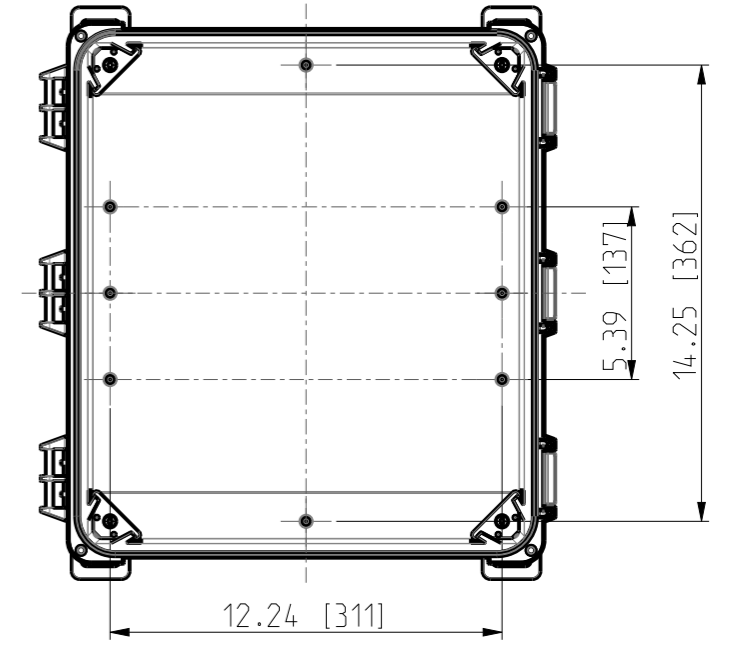

ID	Description	Date	By	Appr.
A	First Issue	22.06.2021	RAn	

No screw towers in transparent cover

FRONT VIEW WITH COVER REMOVED AND BACK PANEL DISPLAYED

FRONT VIEW WITH COVER REMOVED

Dimensions in inches [mm]

Material: Polycarbonate		Ensto Mat:	
ENSTO		UPC G161408HML / UPC T 161408HML	
Ensto Building Systems Finland			
Scale	Date	Dimensional drawing	
1:6	14.06.21		
A3	By RAn		
Sheet No: 1 (1)	Checked	Replaces:	
	Ctrl	Replaced:	
		Drw No: 000580829 A	
		Ref: Polybox	
		Code: UPC X161408HML	