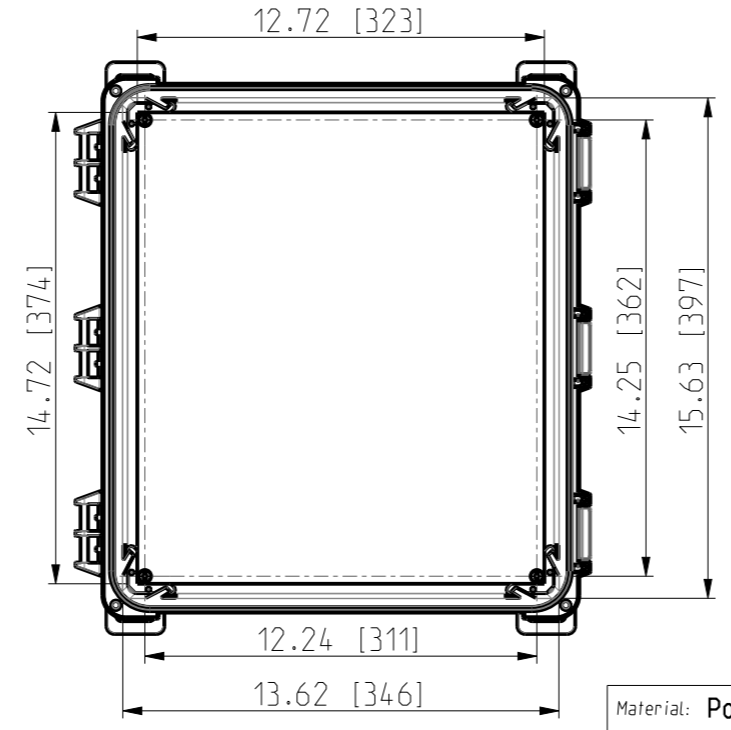

ID	Description	Date	By	Appr.
A	First Issue	22.06.2021	RAn	

No screw towers in transparent cover

FRONT VIEW WITH COVER REMOVED AND BACK PANEL DISPLAYED

FRONT VIEW WITH COVER REMOVED

Dimensions in inches [mm]

Material: Polycarbonate		Ensto Mat:	
ENSTO		UPC G161408HML / UPC T 161408HML	
Ensto Building Systems Finland			
Scale	Date	Dimensional drawing	
1:6	14.06.21		
A3	By RAn		
Sheet No: 1 (1)	Checked	Replaces:	
	Ctrl	Replaced:	
		Drw No: 000580829 A	
		Ref: Polybox	
		Code: UPC X161408HML	