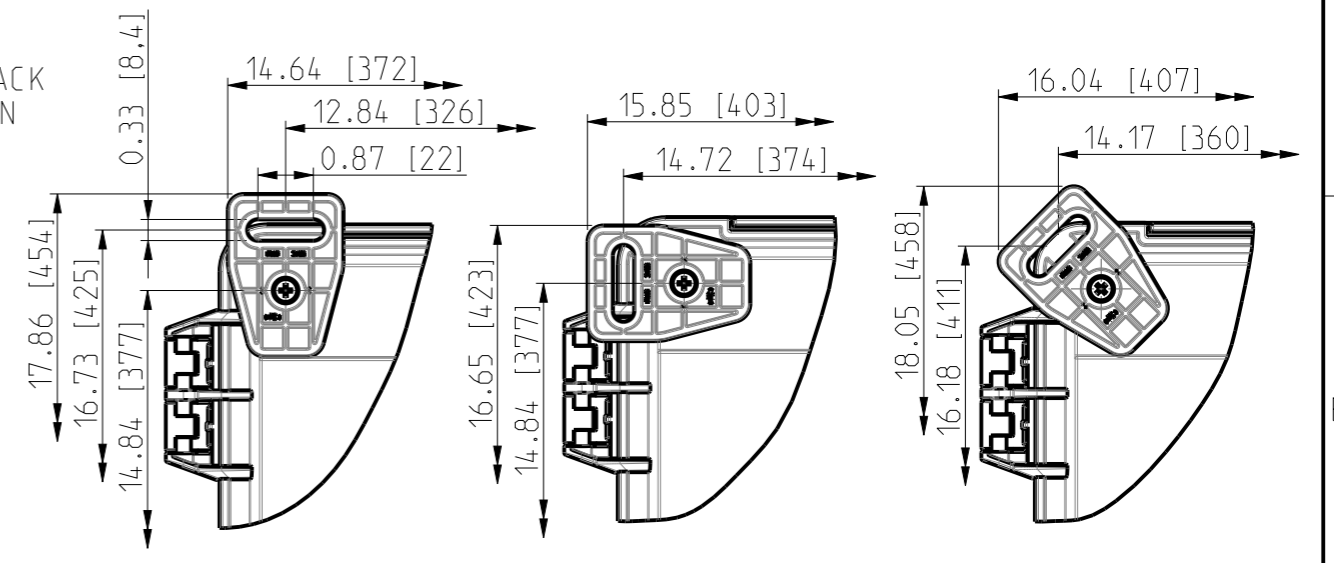

ID	Description	Date	By	Appr.
A	First Issue	22.06.2021	RAn	

No screw towers in transparent cover

FRONT VIEW WITH COVER REMOVED AND BACK PANEL DISPLAYED

FRONT VIEW WITH COVER REMOVED

Dimensions in inches [mm]

Material: Polycarbonate		Ensto Mat:	
ENSTO		UPC G161408HML / UPC T 161408HML	
Ensto Building Systems Finland			
Scale	Date	Dimensional drawing	
1:6	14.06.21		
A3	By RAn		
Sheet No: 1 (1)	Checked	Replaces:	
	Ctrl	Replaced:	
		Drw No: 000580829 A	
		Ref: Polybox	
		Code: UPC X161408HML	