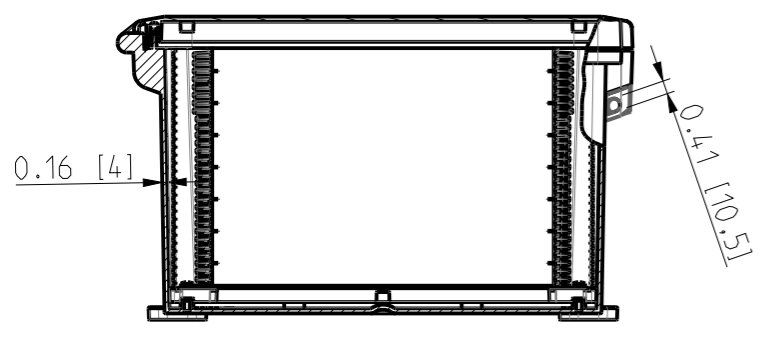

ID	Description	Date	By	Appr.
A	First Issue	22.06.2021	RAn	

No screw towers in transparent cover

FRONT VIEW WITH COVER REMOVED AND BACK PANEL DISPLAYED

FRONT VIEW WITH COVER REMOVED

Dimensions in inches [mm]

Material: Polycarbonate		Ensto Mat:	
ENSTO		UPC G161408HML / UPC T 161408HML	
Ensto Building Systems Finland			
Scale	Date	Dimensional drawing	
1:6	14.06.21		
A3	By RAn		
Sheet No: 1 (1)	Checked	Replaces:	
	Ctrl	Replaced:	
		Drw No: 000580829 A	
		Ref: Polybox	
		Code: UPC X161408HML	