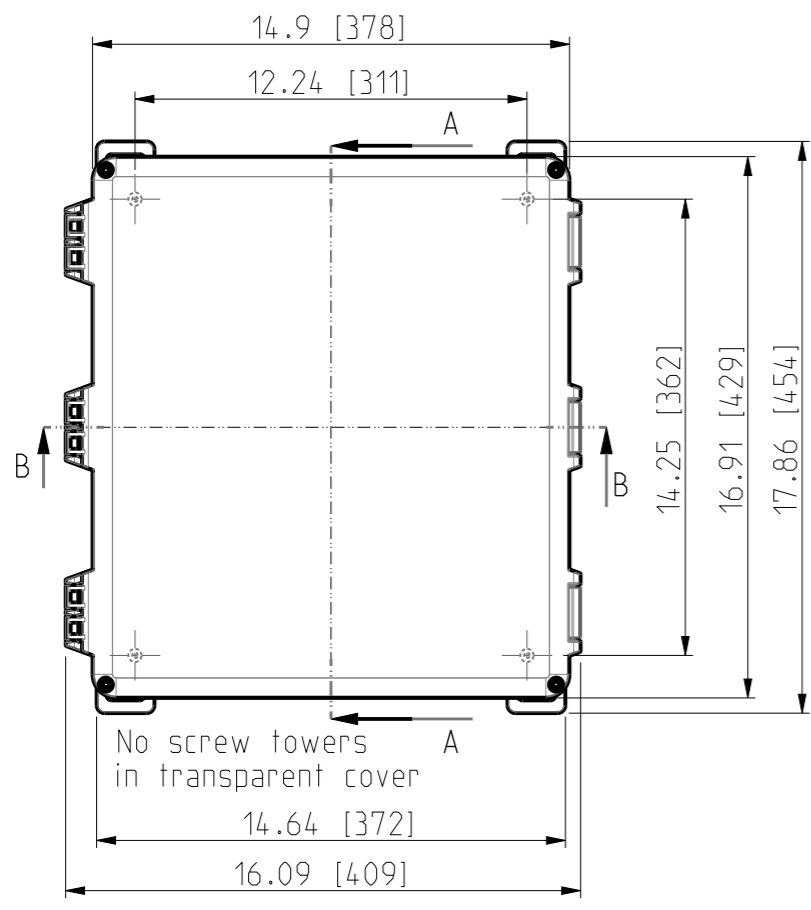

ID	Description	Date	By	Appr.
A	First Issue	22.06.2021	RAn	

No screw towers in transparent cover

FRONT VIEW WITH COVER REMOVED AND BACK PANEL DISPLAYED

FRONT VIEW WITH COVER REMOVED

Dimensions in inches [mm]

Material: Polycarbonate		Ensto Mat:	
ENSTO		UPC G161408HML / UPC T 161408HML	
Ensto Building Systems Finland			
Scale	Date	Dimensional drawing	
1:6	14.06.21		
A3	By RAn		
Sheet No: 1 (1)	Checked	Replaces:	
	Ctrl	Replaced:	
		Drw No: 000580829 A	
		Ref: Polybox	
		Code: UPC X161408HML	