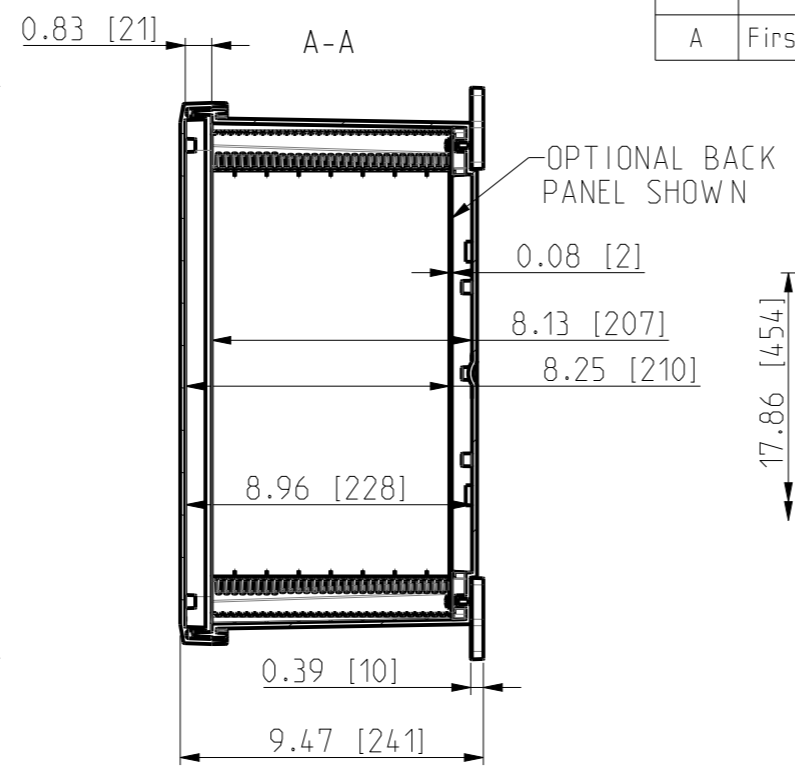

ID	Description	Date	By	Appr.
A	First Issue	22.06.2021	RAn	

No screw towers in transparent cover

FRONT VIEW WITH COVER REMOVED AND BACK PANEL DISPLAYED

FRONT VIEW WITH COVER REMOVED

Dimensions in inches [mm]

Material: Polycarbonate		Ensto Mat:	
ENSTO		UPC G161408HML / UPC T 161408HML	
Ensto Building Systems Finland			
Scale	Date	Dimensional drawing	
1:6	14.06.21		
A3	By RAn		
Sheet No: 1 (1)	Checked	Replaces:	
	Ctrl	Replaced:	
		Drw No: 000580829 A	
		Ref: Polybox	
		Code: UPC X161408HML	