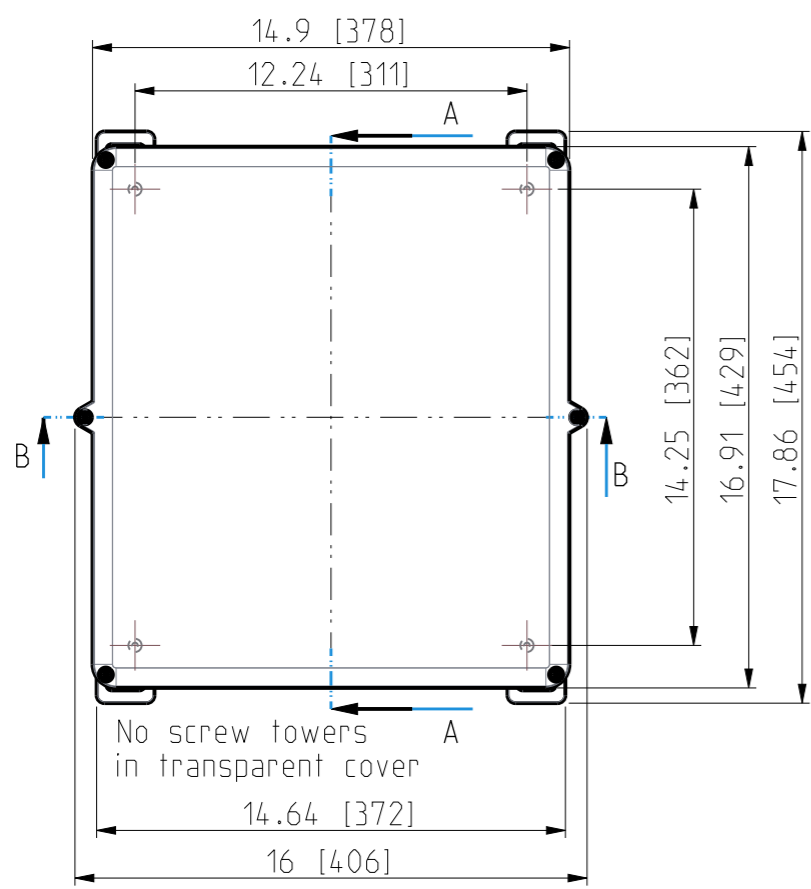

ID	Description	Date	By	Appr.
A	First Issue	21.06.2021	RAn	

B-B

FRONT VIEW WITH COVER REMOVED AND BACK PANEL DISPLAYED

FRONT VIEW WITH COVER REMOVED

Dimensions in inches [mm]

Material: Polycarbonate		Ensto Mat:		Replaces:
<b>ENSTO</b>				Replaced:
Ensto Building Systems Finland		UPCG1614.08/UPCT1614.08		Drw No: A
Scale: 1:6	Date: 14.06.21	Dimensional drawing		Ref: Polybox
A3	By: RAn			Code: UPC x1614.08
Sheet No: 1 (1)	Checked:			
	Ctrl:			