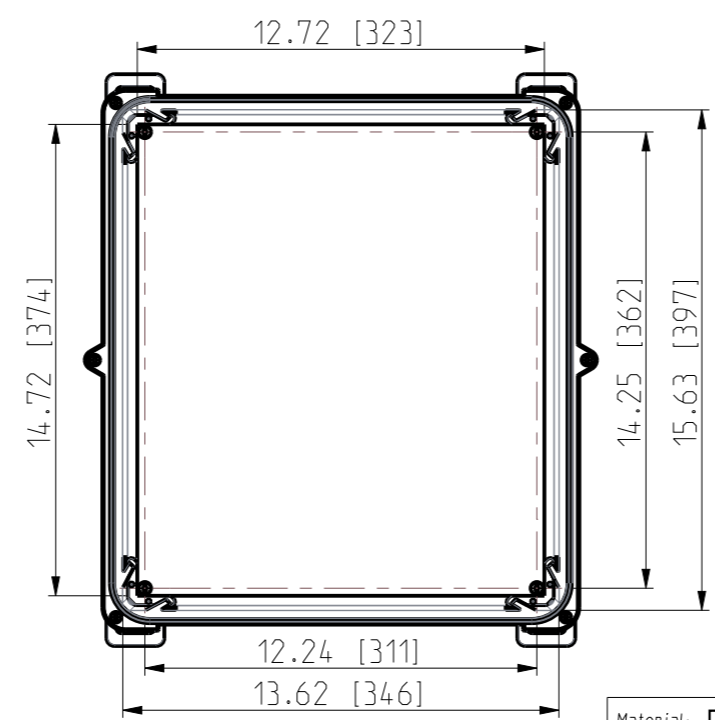

ID	Description	Date	By	Appr.
A	First Issue	21.06.2021	RAn	

B-B

FRONT VIEW WITH COVER REMOVED AND BACK PANEL DISPLAYED

FRONT VIEW WITH COVER REMOVED

Dimensions in inches [mm]

Material: Polycarbonate		Ensto Mat:		Replaces:
<b>ENSTO</b>				Replaced:
Ensto Building Systems Finland		UPCG1614.08/UPCT1614.08		Drw No: A
Scale: 1:6	Date: 14.06.21	Dimensional drawing		Ref: Polybox
A3	By: RAn			Code: UPC x1614.08
Sheet No: 1 (1)	Checked:			
	Ctrl:			