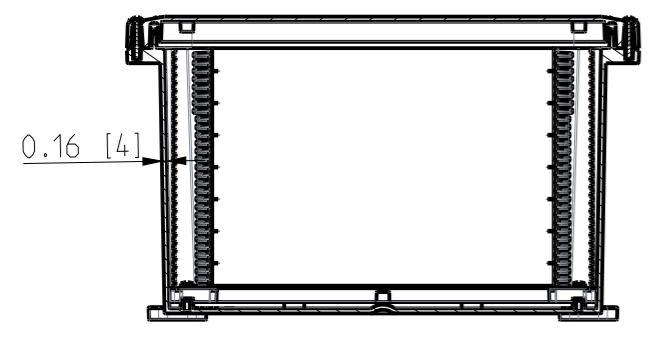

ID	Description	Date	By	Appr.
A	First Issue	21.06.2021	RAn	

B-B

FRONT VIEW WITH COVER REMOVED AND BACK PANEL DISPLAYED

FRONT VIEW WITH COVER REMOVED

Dimensions in inches [mm]

Material: Polycarbonate		Ensto Mat:		Replaces:
<b>ENSTO</b>				Replaced:
Ensto Building Systems Finland		UPCG1614.08/UPCT1614.08		Drw No: A
Scale: 1:6	Date: 14.06.21	Dimensional drawing		Ref: Polybox
A3	By: RAn			Code: UPC x1614.08
Sheet No: 1 (1)	Checked:			
	Ctrl:			