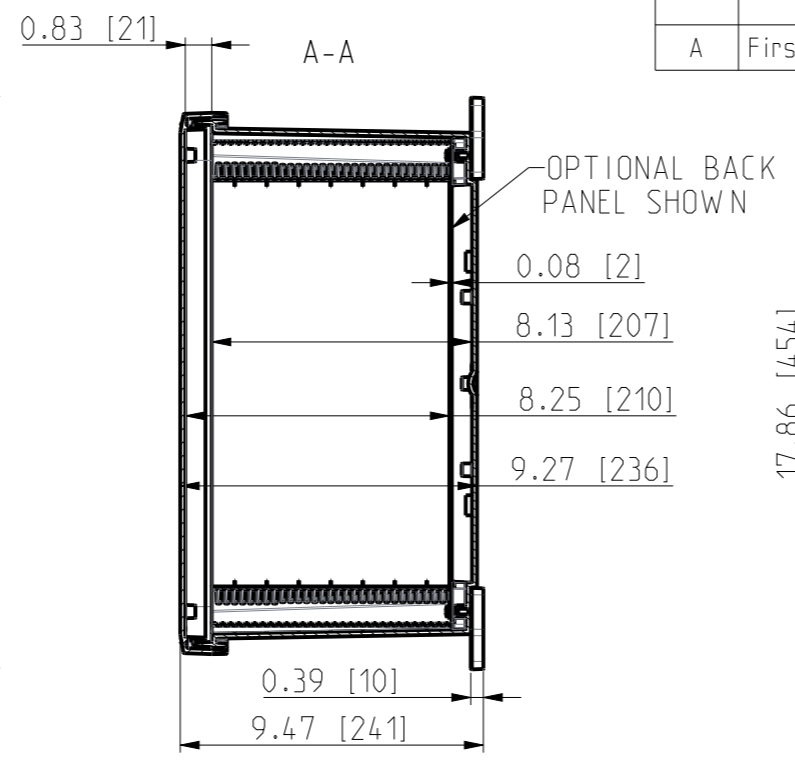

ID	Description	Date	By	Appr.
A	First Issue	21.06.2021	RAn	

B-B

FRONT VIEW WITH COVER REMOVED AND BACK PANEL DISPLAYED

FRONT VIEW WITH COVER REMOVED

Dimensions in inches [mm]

Material: Polycarbonate		Ensto Mat:		Replaces:
<b>ENSTO</b>				Replaced:
Ensto Building Systems Finland		UPCG1614.08/UPCT1614.08		Drw No: A
Scale: 1:6	Date: 14.06.21	Dimensional drawing		Ref: Polybox
A3	By: RAn			Code: UPC x1614.08
Sheet No: 1 (1)	Checked:			
	Ctrl:			