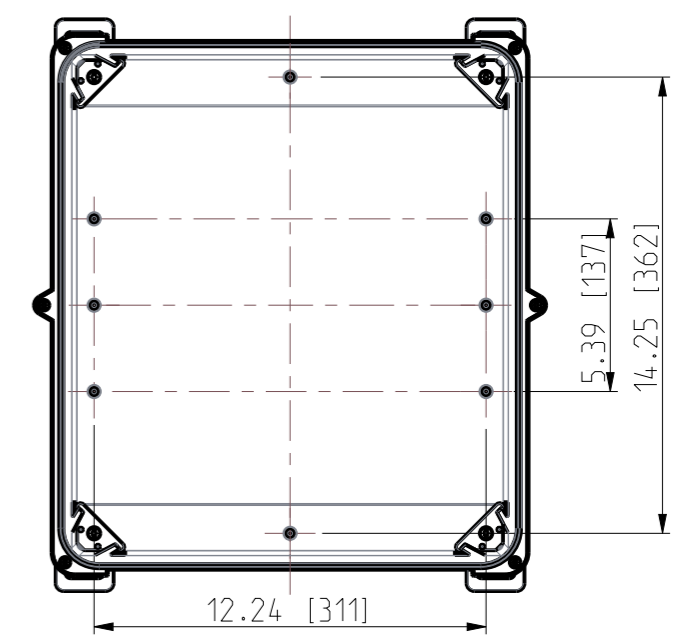

ID	Description	Date	By	Appr.
A	First Issue	21.06.2021	RAn	

B-B

FRONT VIEW WITH COVER REMOVED AND BACK PANEL DISPLAYED

FRONT VIEW WITH COVER REMOVED

Dimensions in inches [mm]

Material: Polycarbonate		Ensto Mat:		Replaces:
<b>ENSTO</b>				Replaced:
Ensto Building Systems Finland		UPCG1614.08/UPCT1614.08		Drw No: A
Scale: 1:6	Date: 14.06.21	Dimensional drawing		Ref: Polybox
A3	By: RAn			Code: UPC x1614.08
Sheet No: 1 (1)	Checked:			
	Ctrl:			