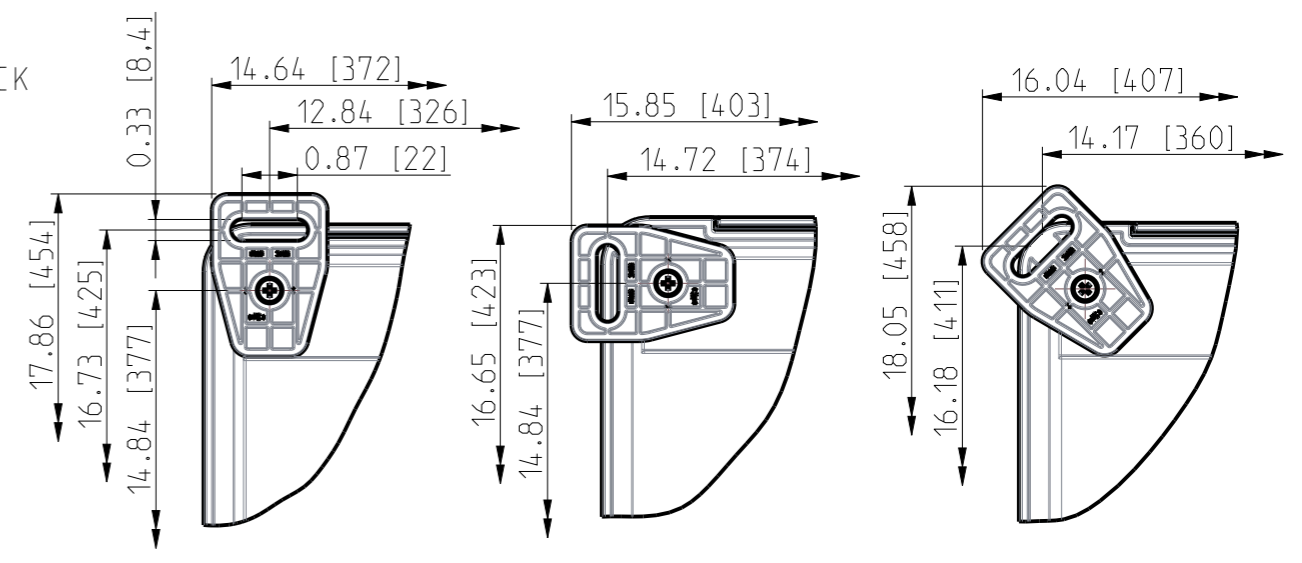

ID	Description	Date	By	Appr.
A	First Issue	21.06.2021	RAn	

B-B

FRONT VIEW WITH COVER REMOVED AND BACK PANEL DISPLAYED

FRONT VIEW WITH COVER REMOVED

Dimensions in inches [mm]

Material: Polycarbonate		Ensto Mat:		Replaces:
<b>ENSTO</b>				Replaced:
Ensto Building Systems Finland		UPCG1614.08/UPCT1614.08		Drw No: A
Scale: 1:6	Date: 14.06.21	Dimensional drawing		Ref: Polybox
A3	By: RAn			Code: UPC x1614.08
Sheet No: 1 (1)	Checked:			
	Ctrl:			