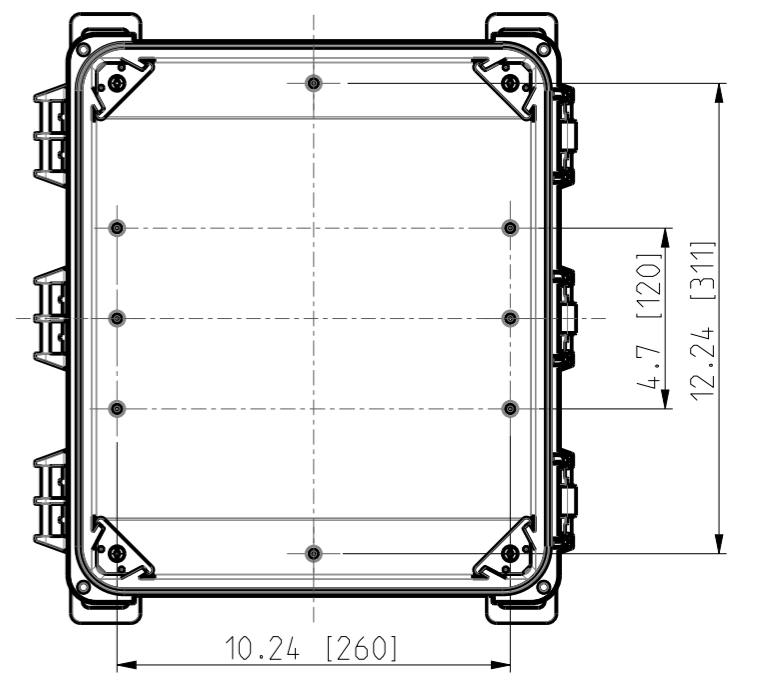

ID	Description	Date	By	Appr.
A	First Issue	17.06.2021	RAn	

FRONT VIEW WITH COVER REMOVED AND BACK PANEL DISPLAYED

FRONT VIEW WITH COVER REMOVED

Dimensions in inches [mm]

Material: Polycarbonate		Ensto Mat:	
<b>ENSTO</b>		UPC G14.1206HNL / UPC T 14.1206HNL Dimensional drawing	
Ensto Building Systems Finland			
Scale	Date	Replaces:	
1:5	14.06.21	Replaced:	
A3	By RAn	Drw No: 000576322 A	
Sheet No: 1 (1)	Checked	Ref: Polybox	
	Ctrl	Code: UPC X14.1206HNL	