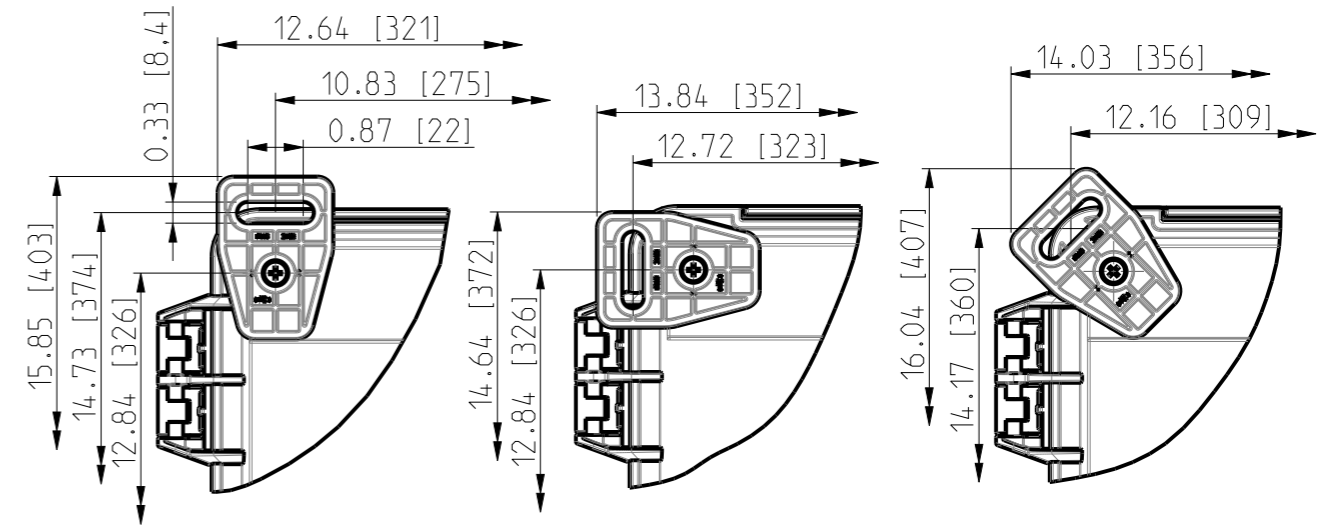

ID	Description	Date	By	Appr.
A	First Issue	17.06.2021	RAn	

FRONT VIEW WITH COVER REMOVED AND BACK PANEL DISPLAYED

FRONT VIEW WITH COVER REMOVED

Dimensions in inches [mm]

Material: Polycarbonate		Ensto Mat:	
<b>ENSTO</b>		UPC G14.1206HNL / UPC T 14.1206HNL Dimensional drawing	
Ensto Building Systems Finland			
Scale	Date	Replaces:	
1:5	14.06.21	Replaced:	
A3	By RAn	Drw No: 000576322 A	
Sheet No: 1 (1)	Checked	Ref: Polybox	
	Ctrl	Code: UPC X14.1206HNL	