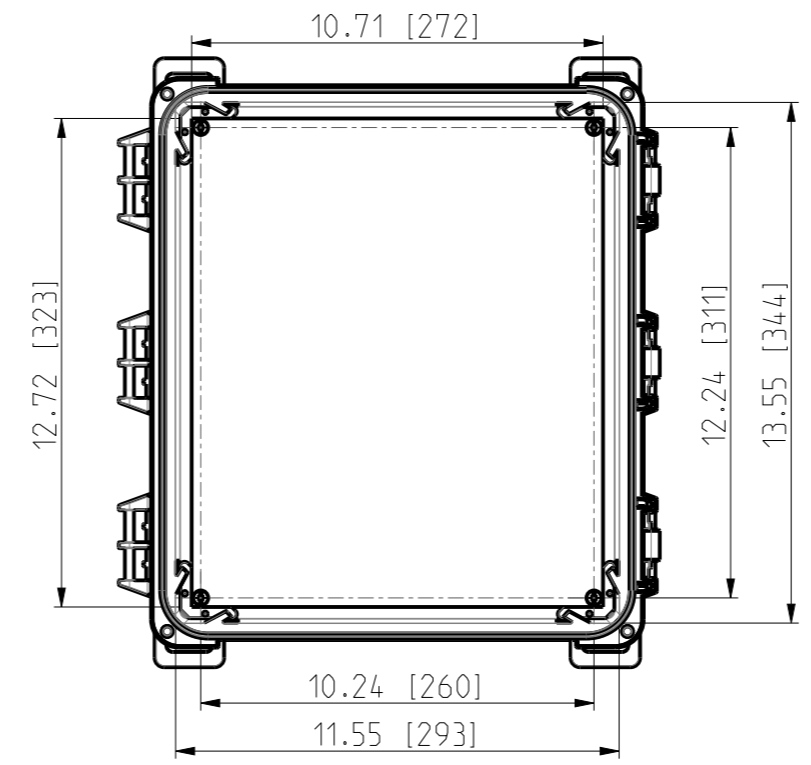

ID	Description	Date	By	Appr.
A	First Issue	17.06.2021	RAn	

FRONT VIEW WITH COVER REMOVED AND BACK PANEL DISPLAYED

FRONT VIEW WITH COVER REMOVED

Dimensions in inches [mm]

Material: Polycarbonate		Ensto Mat:	
<b>ENSTO</b>		UPC G14.1206HNL / UPC T 14.1206HNL Dimensional drawing	
Ensto Building Systems Finland			
Scale	Date	Replaces:	
1:5	14.06.21	Replaced:	
A3	By RAn	Drw No: 000576322 A	
Sheet No: 1 (1)	Checked	Ref: Polybox	
	Ctrl	Code: UPC X14.1206HNL	