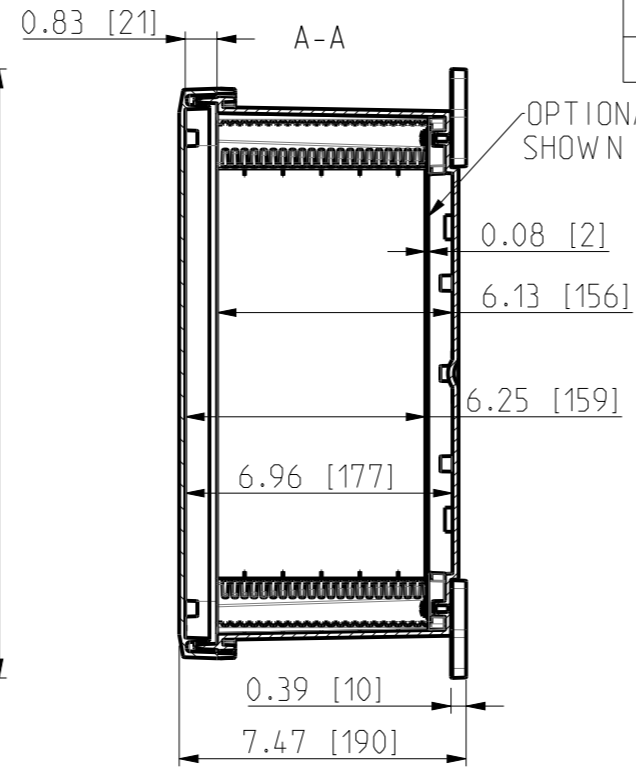

ID	Description	Date	By	Appr.
A	First Issue	17.06.2021	RAn	

FRONT VIEW WITH COVER REMOVED AND BACK PANEL DISPLAYED

FRONT VIEW WITH COVER REMOVED

Dimensions in inches [mm]

Material: Polycarbonate		Ensto Mat:	
<b>ENSTO</b>		UPC G14.1206HNL / UPC T 14.1206HNL Dimensional drawing	
Ensto Building Systems Finland			
Scale	Date	Replaces:	
1:5	14.06.21	Replaced:	
A3	By RAn	Drw No: 000576322 A	
Sheet No: 1 (1)	Checked	Ref: Polybox	
	Ctrl	Code: UPC X14.1206HNL	