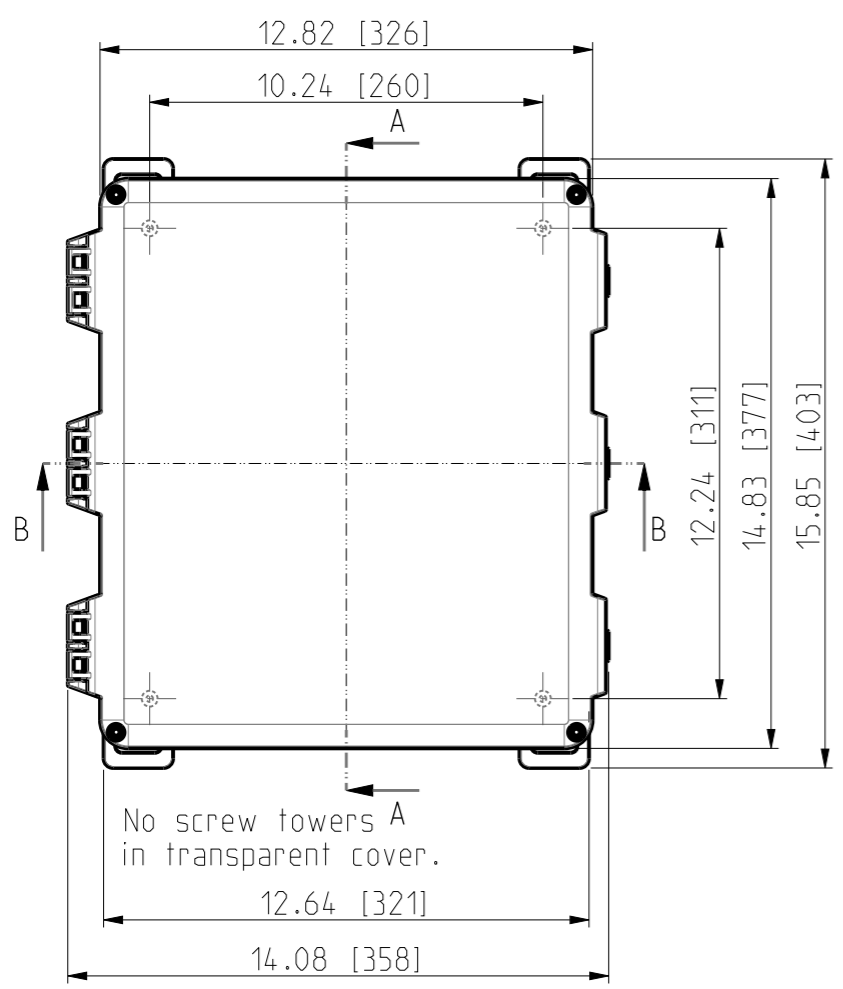

ID	Description	Date	By	Appr.
A	First Issue	17.06.2021	RAn	

FRONT VIEW WITH COVER REMOVED AND BACK PANEL DISPLAYED

FRONT VIEW WITH COVER REMOVED

Dimensions in inches [mm]

Material: Polycarbonate		Ensto Mat:	
<b>ENSTO</b>		UPC G14.1206HNL / UPC T 14.1206HNL Dimensional drawing	
Ensto Building Systems Finland			
Scale	Date	Replaces:	
1:5	14.06.21	Replaced:	
A3	By RAn	Drw No: 000576322 A	
Sheet No: 1 (1)	Checked	Ref: Polybox	
	Ctrl	Code: UPC X14.1206HNL	