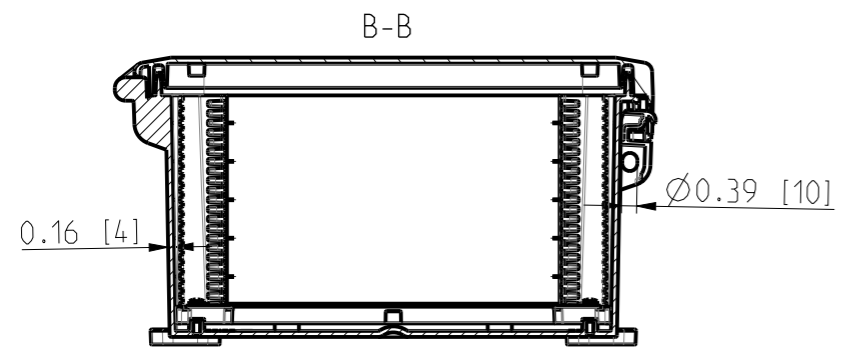

ID	Description	Date	By	Appr.
A	First Issue	17.06.2021	RAn	

FRONT VIEW WITH COVER REMOVED AND BACK PANEL DISPLAYED

FRONT VIEW WITH COVER REMOVED

Dimensions in inches [mm]

Material: Polycarbonate		Ensto Mat:	
<b>ENSTO</b>		UPC G14.1206HNL / UPC T 14.1206HNL Dimensional drawing	
Ensto Building Systems Finland			
Scale	Date	Replaces:	
1:5	14.06.21	Replaced:	
A3	By RAn	Drw No: 000576322 A	
Sheet No: 1 (1)	Checked	Ref: Polybox	
	Ctrl	Code: UPC X14.1206HNL	