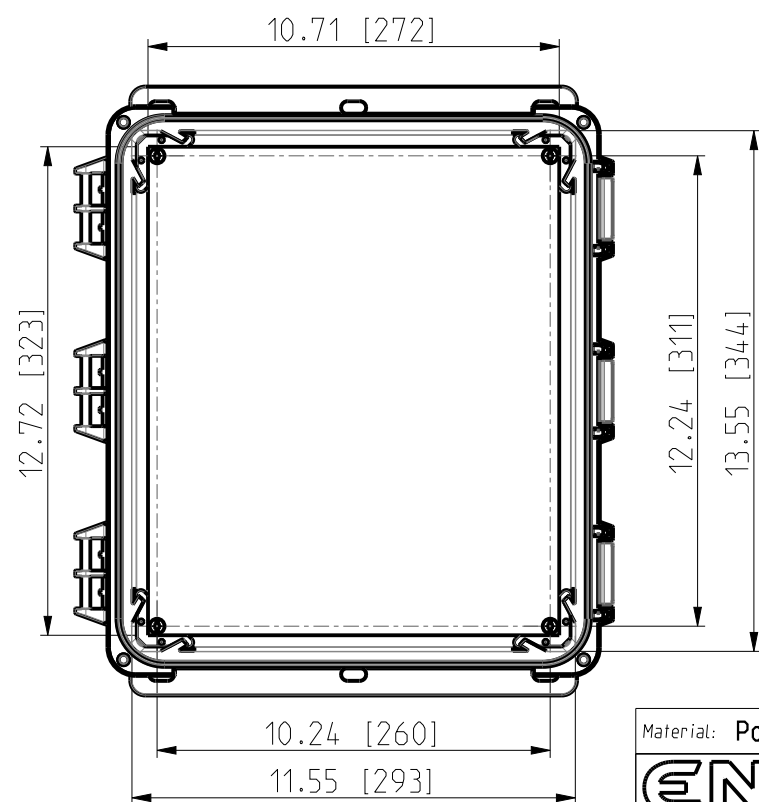

FRONT VIEW WITH COVER REMOVED

FRONT VIEW WITH COVER REMOVED AND BACK PANEL DISPLAYED

Dimensions in inches [mm]

ID	Description	Date	By	Appr.
A	First Issue	16.06.2021	RAn	

Material: Polycarbonate		Ensto Mat:	
ENSTO		UPC G14 1206HMLF / UPC T14 1206HMLF	
Ensto Building Systems Finland		Dimensional drawing	
Scale	Date	Replaces:	
1:5	15.06.21	Replaced:	
A3	By RAn	Drw No: 000576203 A	
Sheet No: 1 (1)	Checked	Ref: Polybox	
	Ctrl	Code: UPC X14 1206HMLF	