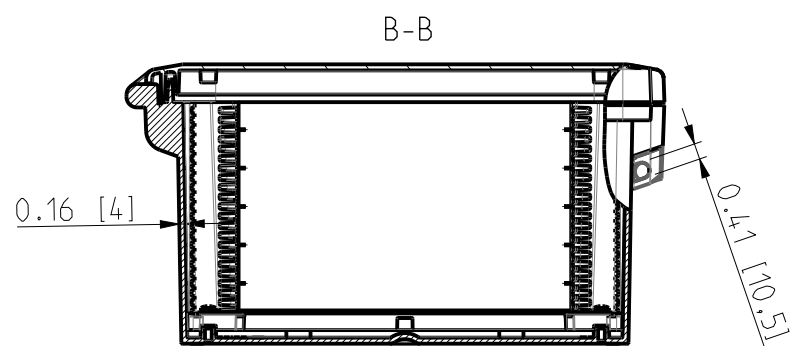

FRONT VIEW WITH COVER REMOVED

FRONT VIEW WITH COVER REMOVED AND BACK PANEL DISPLAYED

Dimensions in inches [mm]

ID	Description	Date	By	Appr.
A	First Issue	16.06.2021	RAn	

Material: Polycarbonate		Ensto Mat:	
ENSTO		UPC G14 1206HMLF / UPC T14 1206HMLF	
Ensto Building Systems Finland		Dimensional drawing	
Scale	Date	Replaces:	
1:5	15.06.21	Replaced:	
A3	By RAn	Drw No: 000576203 A	
Sheet No: 1 (1)	Checked	Ref: Polybox	
	Ctrl	Code: UPC X14 1206HMLF	