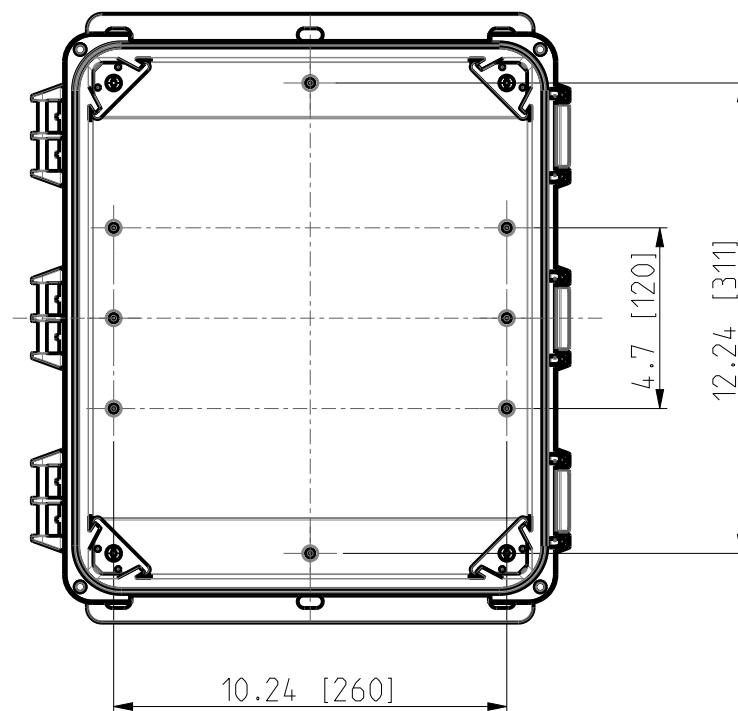

FRONT VIEW WITH COVER REMOVED

FRONT VIEW WITH COVER REMOVED AND BACK PANEL DISPLAYED

Dimensions in inches [mm]

ID	Description	Date	By	Appr.
A	First Issue	16.06.2021	RAn	

Material: Polycarbonate		Ensto Mat:	
ENSTO		UPC G14 1206HMLF / UPC T14 1206HMLF	
Ensto Building Systems Finland		Dimensional drawing	
Scale	Date	Replaces:	
1:5	15.06.21	Replaced:	
A3	By RAn	Drw No: 000576203 A	
Sheet No: 1 (1)	Checked	Ref: Polybox	
	Ctrl	Code: UPC X14 1206HMLF	