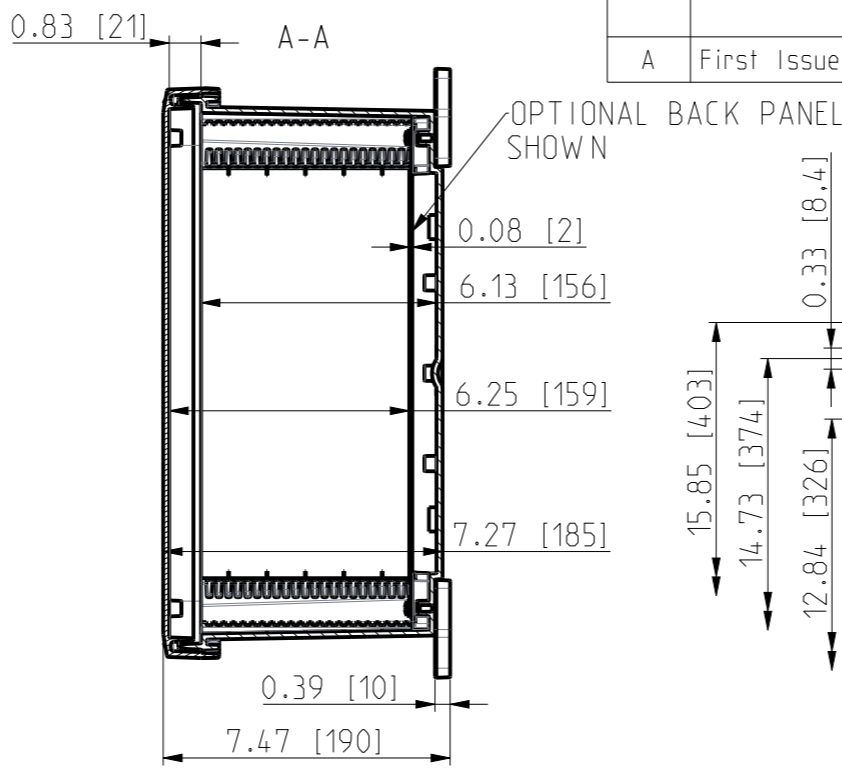

ID	Description	Date	By	Appr.
A	First Issue	15.06.2021	RAn	

FRONT VIEW WITH COVER REMOVED AND BACK PANEL DISPLAYED