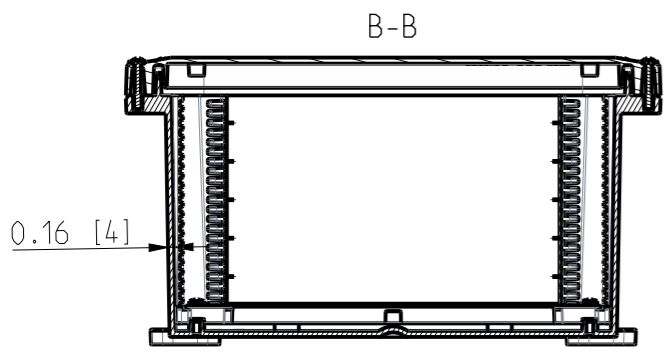

Dimensions in inches [mm]

|                                |                |                          |  |                     |  |
|--------------------------------|----------------|--------------------------|--|---------------------|--|
| Material: Polycarbonate        |                | Ensto Mat:               |  | Replaces:           |  |
| <b>ENSTO</b>                   |                |                          |  | Replaced:           |  |
| Ensto Building Systems Finland |                | UPCG14 1206/UPC T14 1206 |  | Drw No: 000575601 A |  |
| Scale: 1:5                     | Date: 14.06.21 | Dimensional drawing      |  | Ref: Polybox        |  |
| A3                             | By: RAn        |                          |  | Code: UPC x14 1206  |  |
| Sheet No: 1 (1)                | Checked:       |                          |  |                     |  |
|                                | Ctrl:          |                          |  |                     |  |