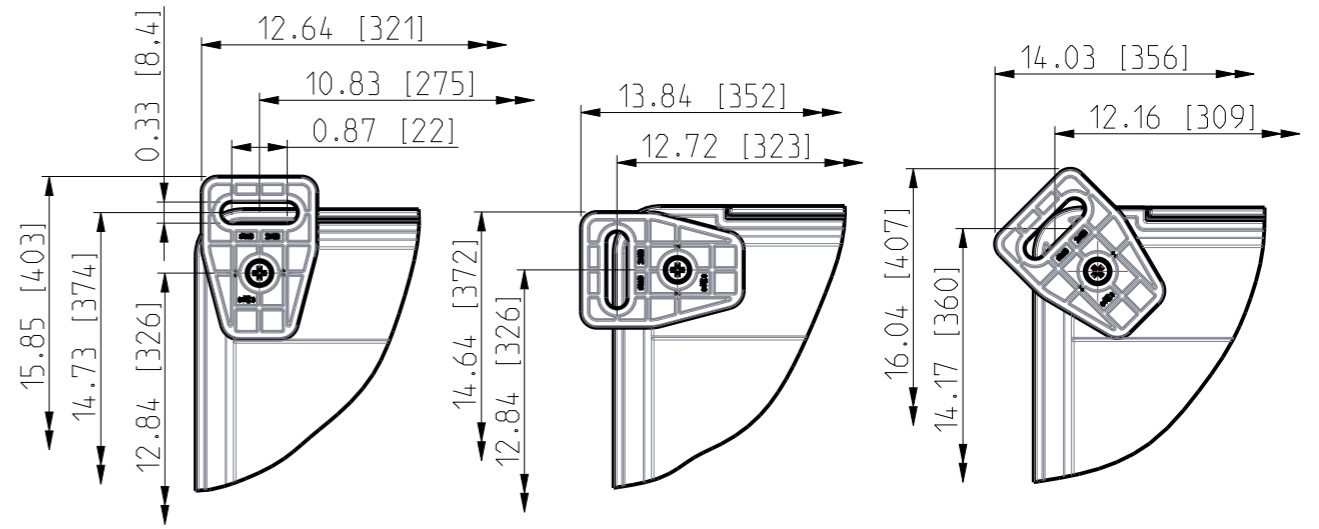

ID	Description	Date	By	Appr.
A	First Issue	15.06.2021	RAn	

FRONT VIEW WITH COVER REMOVED