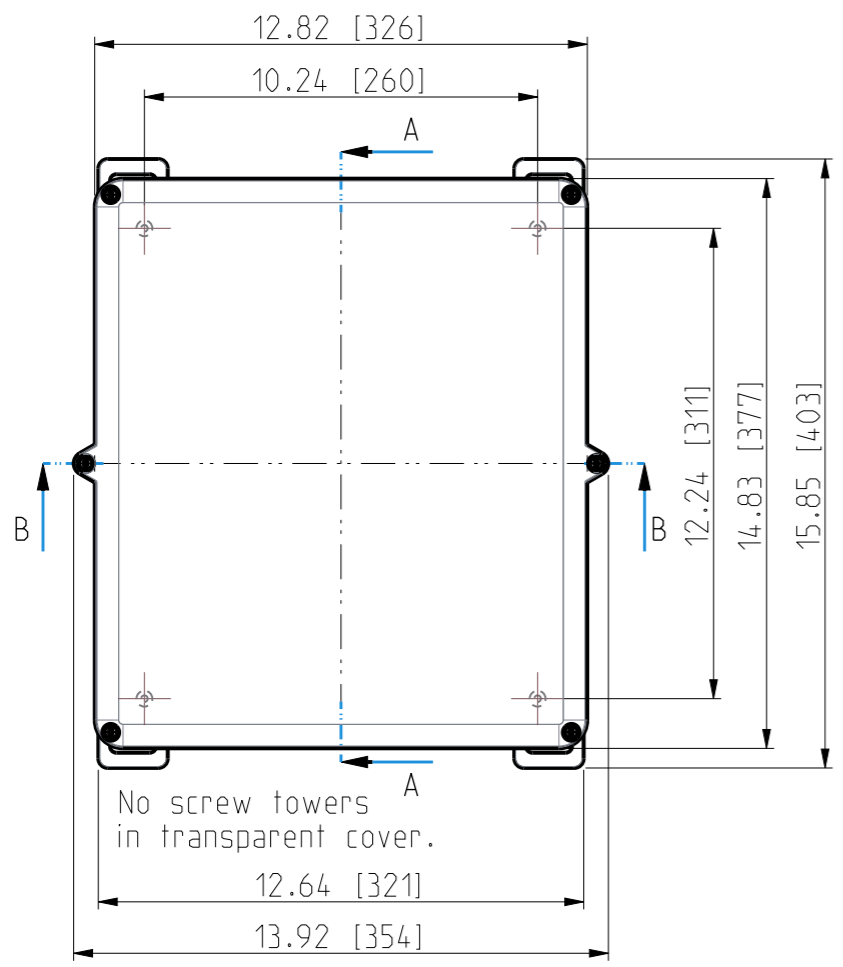

ID	Description	Date	By	Appr.
A	First Issue	15.06.2021	RAn	

FRONT VIEW WITH COVER REMOVED AND BACK PANEL DISPLAYED

FRONT VIEW WITH COVER REMOVED