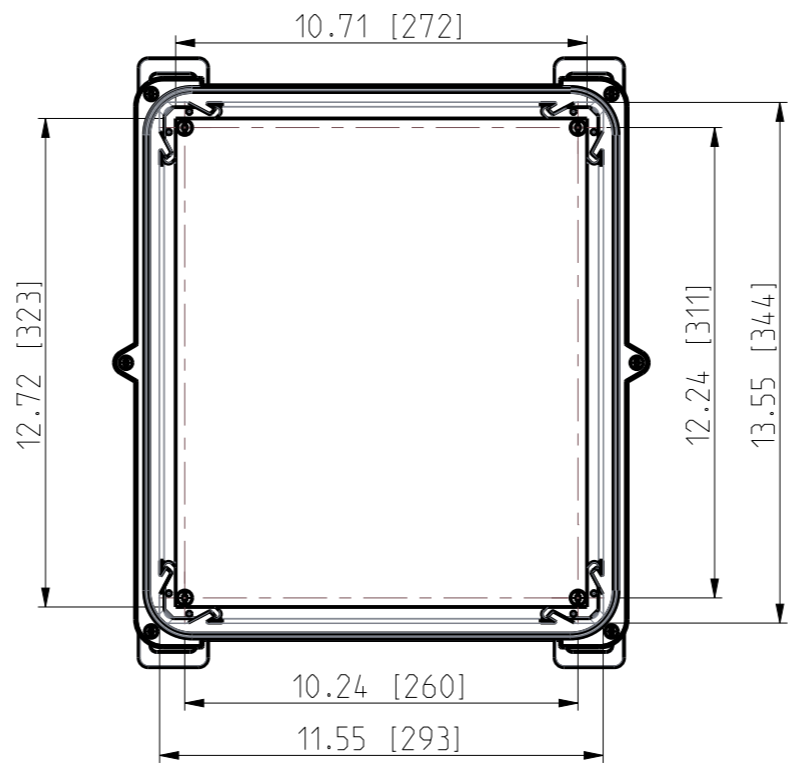

Dimensions in inches [mm]

|                                |                |                          |  |                     |  |
|--------------------------------|----------------|--------------------------|--|---------------------|--|
| Material: Polycarbonate        |                | Ensto Mat:               |  | Replaces:           |  |
| <b>ENSTO</b>                   |                |                          |  | Replaced:           |  |
| Ensto Building Systems Finland |                | UPCG14 1206/UPC T14 1206 |  | Drw No: 000575601 A |  |
| Scale: 1:5                     | Date: 14.06.21 | Dimensional drawing      |  | Ref: Polybox        |  |
| A3                             | By: RAn        |                          |  | Code: UPC x14 1206  |  |
| Sheet No: 1 (1)                | Checked:       |                          |  |                     |  |
|                                | Ctrl:          |                          |  |                     |  |