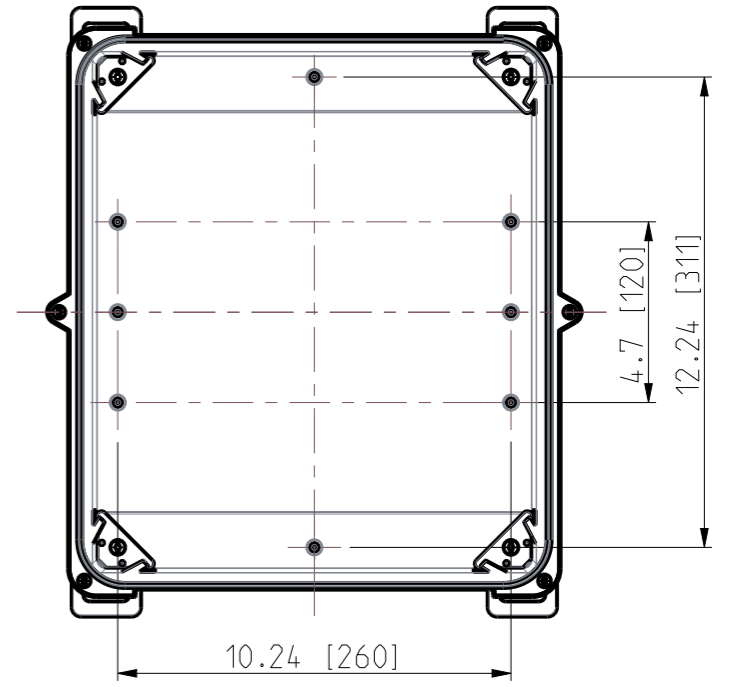

Dimensions in inches [mm]

|                                |                |                          |  |                     |  |
|--------------------------------|----------------|--------------------------|--|---------------------|--|
| Material: Polycarbonate        |                | Ensto Mat:               |  | Replaces:           |  |
| <b>ENSTO</b>                   |                |                          |  | Replaced:           |  |
| Ensto Building Systems Finland |                | UPCG14 1206/UPC T14 1206 |  | Drw No: 000575601 A |  |
| Scale: 1:5                     | Date: 14.06.21 | Dimensional drawing      |  | Ref: Polybox        |  |
| A3                             | By: RAn        |                          |  | Code: UPC x14 1206  |  |
| Sheet No: 1 (1)                | Checked:       |                          |  |                     |  |
|                                | Ctrl:          |                          |  |                     |  |