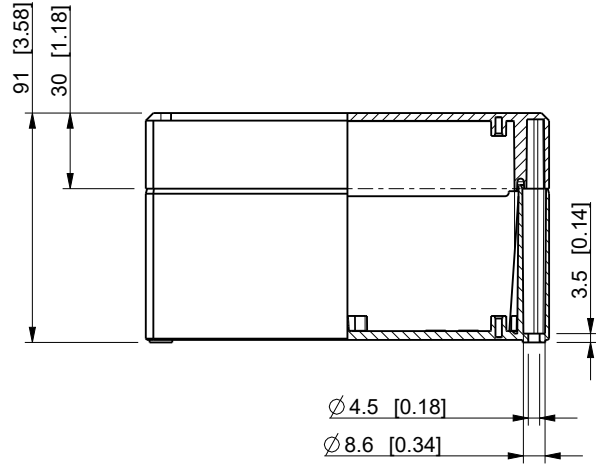

| ID | Description | Date | By | Appr. |
|----|---------------------------|-----------|----|-------|
| B | Measure 96 and 120 added. | 11.3.2021 | KA | |

Dimensions in mm [inches]

| | | | | | |
|---|---|--------------------------------|----------------------|-------------------|--|
| model DPCP121609T PART drawing DPCP121609T_PK1 DRAWING | Material: Polycarbonate | | Color: RAL 7035 | Weight (kg): 0.36 | |
| |   | | <h1>DPCP121609T</h1> | | |
| | | | | | |
| | Ensto Building Systems Finland | | Drw No: B | | |
| | Scale | Date | 18.12.08 | | |
| | 1:3 | By | PKos | | |
| - | Checked | | | | |
| - | Ctrl | | | | |
| | | Code: DPCP121609T Sheet No: | | | |