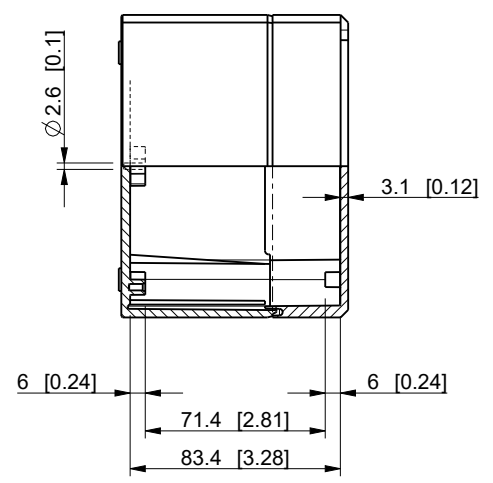

| ID | Description | Date | By | Appr. |
|----|---------------------------|-----------|----|-------|
| B | Measure 96 and 120 added. | 11.3.2021 | KA | |

Dimensions in mm [inches]

| | | | | | |
|---|---|--------------------------------|----------------------|-------------------|--|
| model DPCP121609T PART drawing DPCP121609T_PK1 DRAWING | Material: Polycarbonate | | Color: RAL 7035 | Weight (kg): 0.36 | |
| |   | | <h1>DPCP121609T</h1> | | |
| | | | | | |
| | Ensto Building Systems Finland | | Drw No: B | | |
| | Scale | Date | 18.12.08 | | |
| | 1:3 | By | PKos | | |
| - | Checked | | | | |
| - | Ctrl | | | | |
| | | Code: DPCP121609T Sheet No: | | | |