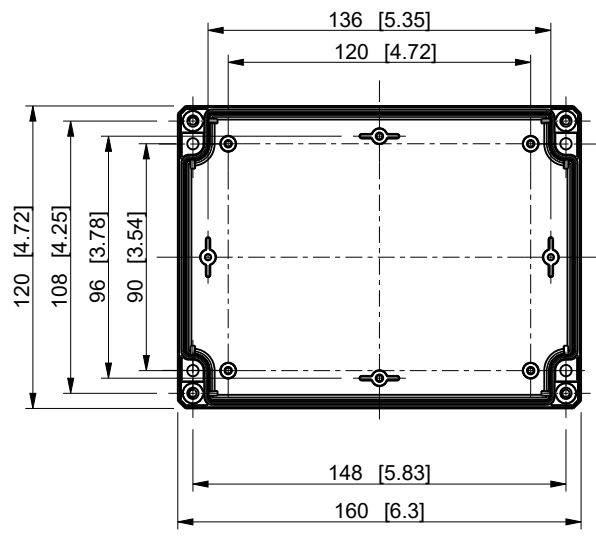

| ID | Description | Date | By | Appr. |
|----|---------------------------|-----------|----|-------|
| B | Measure 96 and 120 added. | 11.3.2021 | KA | |

Dimensions in mm [inches]

| | | | | | |
|---|---|--------------------------------|----------------------|-------------------|--|
| model DPCP121609T PART drawing DPCP121609T_PK1 DRAWING | Material: Polycarbonate | | Color: RAL 7035 | Weight (kg): 0.36 | |
| |   | | <h1>DPCP121609T</h1> | | |
| | | | | | |
| | Ensto Building Systems Finland | | Drw No: B | | |
| | Scale | Date | 18.12.08 | | |
| | 1:3 | By | PKos | | |
| - | Checked | | | | |
| - | Ctrl | | | | |
| | | Code: DPCP121609T Sheet No: | | | |