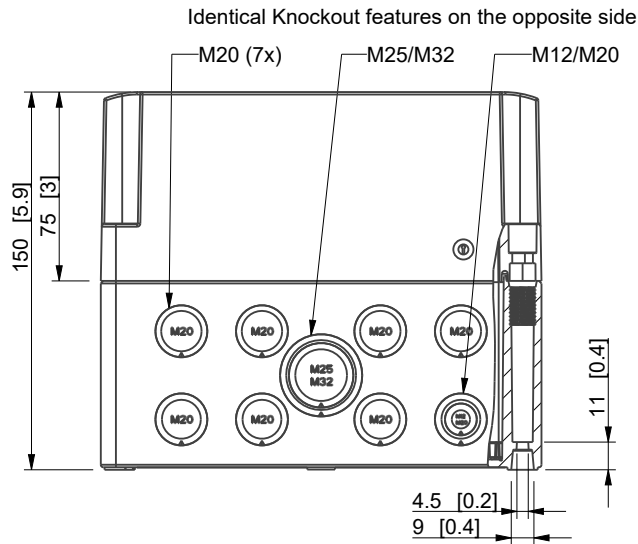

ID	Description	Date	By	Appr.
A				

Identical Knockout features on the opposite side

Dimensions in mm [inches]

Material: Polycarbonate, fiberglass-reinforced

Color: RAL 7035

Supplier: -

Tool No: -

Weight [kg]: 0.65

Volume: -

ENSTO
Ensto Smart Buildings

SPCM181815HT

Replaces:

Replaced:

Drw No: - A

Ref: Cubo S

Code: SPCM181815HT

Sheet No:

Scale Date 24.09.20

1:3 By PKos

- Checked

- Ctrl

model SPCM181815HT PART
drawing SPCM181815HT_PK1 DRAWING