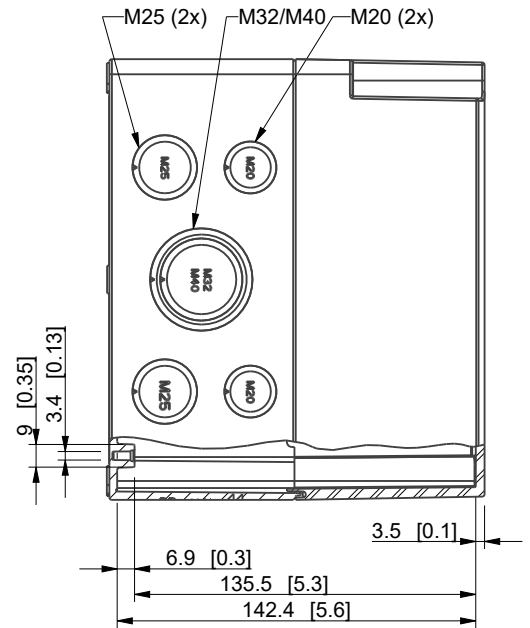

ID	Description	Date	By	Appr.
A				

Identical Knockout features on the opposite side

Dimensions in mm [inches]

Material: Polycarbonate, fiberglass-reinforced

Color: RAL 7035

Supplier: -

Tool No: -

Weight [kg]: 0.65

Volume: -

ENSTO
Ensto Smart Buildings

SPCM181815HT

Replaces:

Replaced:

Drw No: - A

Ref: Cubo S

Code: SPCM181815HT

Sheet No:

Scale Date 24.09.20

1:3 By PKos

- Checked

- Ctrl

model SPCM181815HT PART
drawing SPCM181815HT_PK1 DRAWING