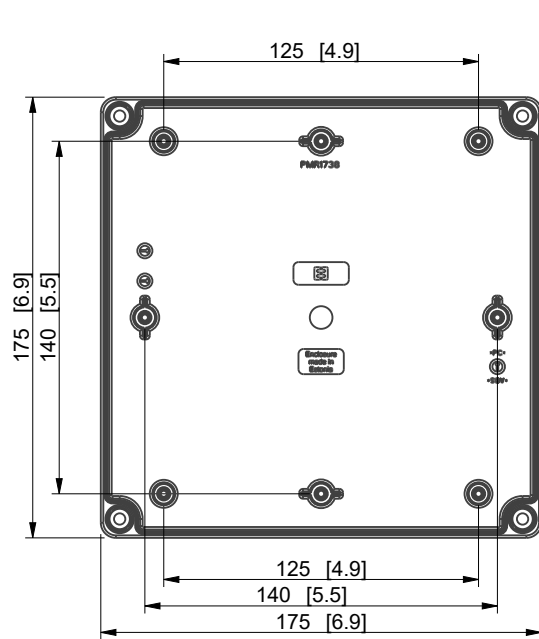

ID	Description	Date	By	Appr.
A				

Identical Knockout features on the opposite side

Dimensions in mm [inches]

Material: Polycarbonate, fiberglass-reinforced

Color: RAL 7035

Supplier: -

Tool No: -

Weight [kg]: 0.65

Volume: -

ENSTO
Ensto Smart Buildings

SPCM181815HT

Replaces:

Replaced:

Drw No: - A

Ref: Cubo S

Code: SPCM181815HT

Sheet No:

Scale Date 24.09.20

1:3 By PKos

- Checked

- Ctrl

model SPCM181815HT PART
drawing SPCM181815HT_PK1 DRAWING