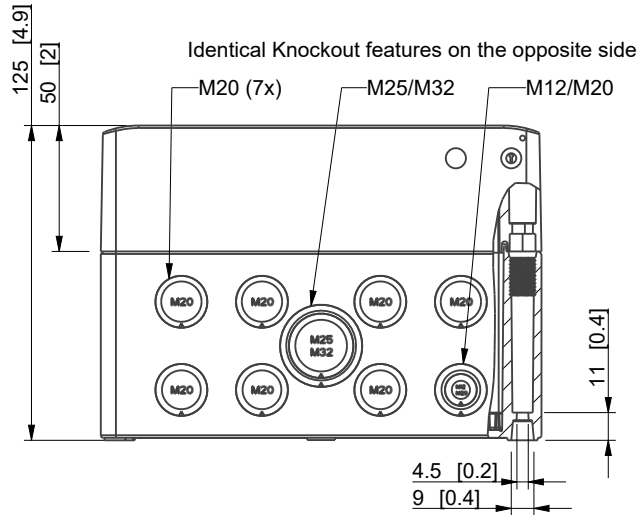

ID	Description	Date	By	Appr.
A				

Dimensions in mm [inches]

Material: Polycarbonate, fiberglass-reinforced

Color: RAL 7035

Supplier: -

Tool No: -

Weight [kg]: 0.59

Volume: -

**ENSTO**  
Ensto Smart Buildings

**SPCM181813HT**

Replaces:

Replaced:

Drw No: - A

Ref: Cubo S

Code: SPCM181813HT

Sheet No:

Scale Date 24.09.20

1:3 By PKOs

- Checked

- Ctrl

model SPCM181813HT PART  
drawing SPCM181813HT PK1 DRAWING