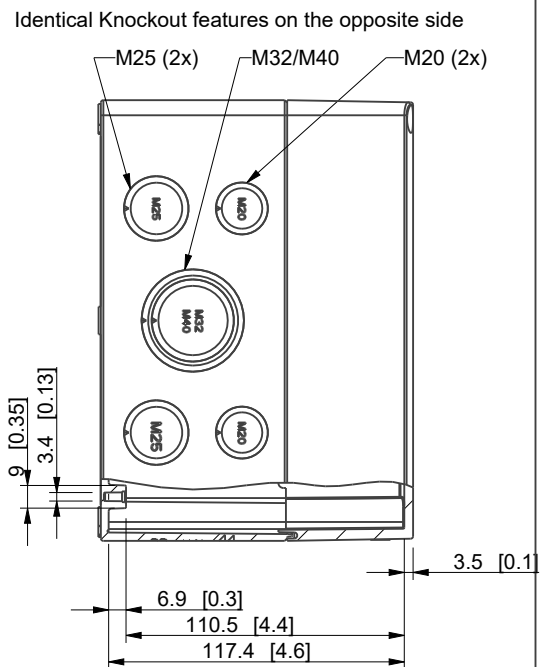

ID	Description	Date	By	Appr.
A				

Dimensions in mm [inches]

Material: Polycarbonate, fiberglass-reinforced

Color: RAL 7035

Supplier: -

Tool No: -

Weight [kg]: 0.59

Volume: -

**ENSTO**  
Ensto Smart Buildings

**SPCM181813HT**

Replaces:

Replaced:

Drw No: - A

Ref: Cubo S

Code: SPCM181813HT

Sheet No:

Scale Date 24.09.20

1:3 By PKOs

- Checked

- Ctrl

model SPCM181813HT PART  
drawing SPCM181813HT PK1 DRAWING