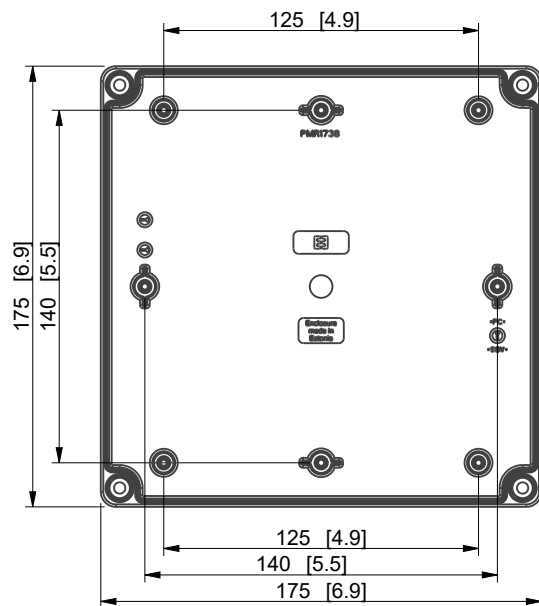

ID	Description	Date	By	Appr.
A				

Dimensions in mm [inches]

Material: Polycarbonate, fiberglass-reinforced

Color: RAL 7035

Supplier: -

Tool No: -

Weight [kg]: 0.59

Volume: -

**ENSTO**  
Ensto Smart Buildings

**SPCM181813HT**

Replaces:

Replaced:

Drw No: - A

Ref: Cubo S

Code: SPCM181813HT

Sheet No:

Scale Date 24.09.20

1:3 By PKOs

- Checked

- Ctrl

model SPCM181813HT PART  
drawing SPCM181813HT PK1 DRAWING