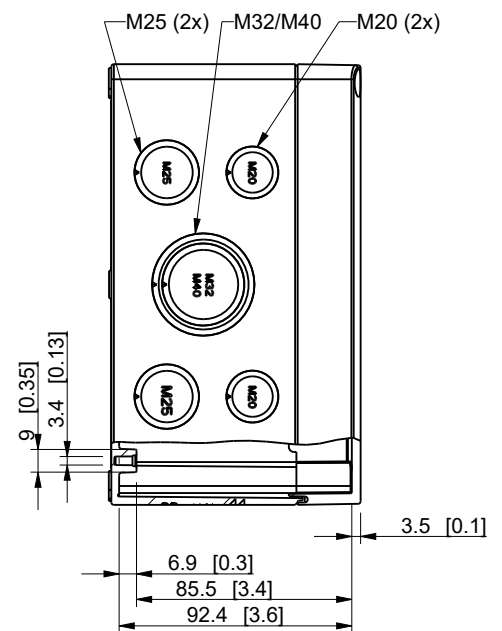

ID	Description	Date	By	Appr.
A				

Identical Knockout features on the opposite side

Dimensions in mm [inches]

Material: Polycarbonate, fiberglass-reinforced

Color: RAL 7035

Supplier: -

Tool No: -

Weight [kg]: 0.50

Volume: -

ENSTO
Ensto Smart Buildings

SPCM181810HT

Replaces:

Replaced:

Drw No: - A

Ref: Cubo S

Code: SPCM181810HT

Sheet No:

Scale: 1:3 Date: 24.09.20

By: PKOs

Checked:

Ctrl:

model SPCM181810HT PART
drawing SPCM181810HT_PK1 DRAWING