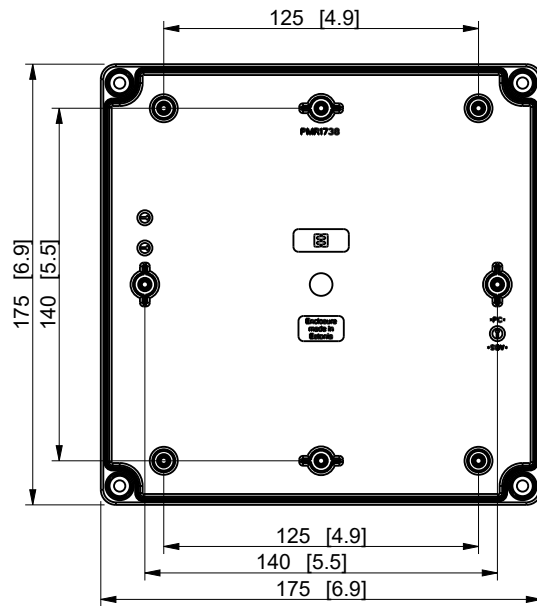

ID	Description	Date	By	Appr.
A				

Identical Knockout features on the opposite side

Dimensions in mm [inches]

Material: Polycarbonate, fiberglass-reinforced

Color: RAL 7035

Supplier: -

Tool No: -

Weight [kg]: 0.50

Volume: -

ENSTO
Ensto Smart Buildings

SPCM181810HT

Replaces:

Replaced:

Drw No: - A

Ref: Cubo S

Code: SPCM181810HT

Sheet No:

Scale: 1:3 Date: 24.09.20

By: PKOs

Checked:

Ctrl:

model SPCM181810HT PART
drawing SPCM181810HT_PK1 DRAWING