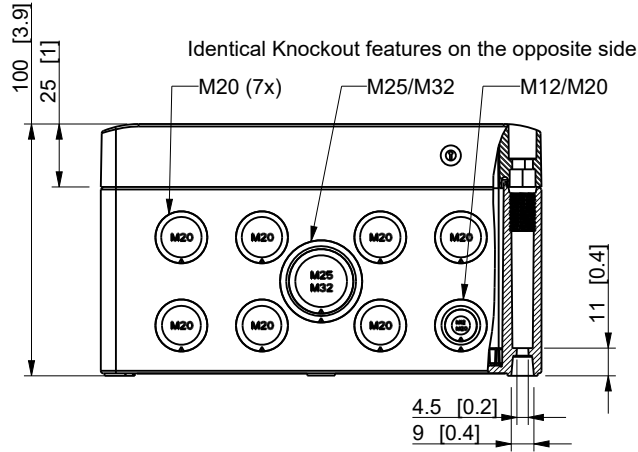

ID	Description	Date	By	Appr.
A				

Identical Knockout features on the opposite side

Dimensions in mm [inches]

Material: Polycarbonate, fiberglass-reinforced

Color: RAL 7035

Supplier: -

Tool No: -

Weight [kg]: 0.50

Volume: -

ENSTO
Ensto Smart Buildings

SPCM181810HT

Replaces:

Replaced:

Drw No: - A

Ref: Cubo S

Code: SPCM181810HT

Sheet No:

Scale: 1:3 Date: 24.09.20

By: PKOs

Checked:

Ctrl:

model SPCM181810HT PART
drawing SPCM181810HT_PK1 DRAWING