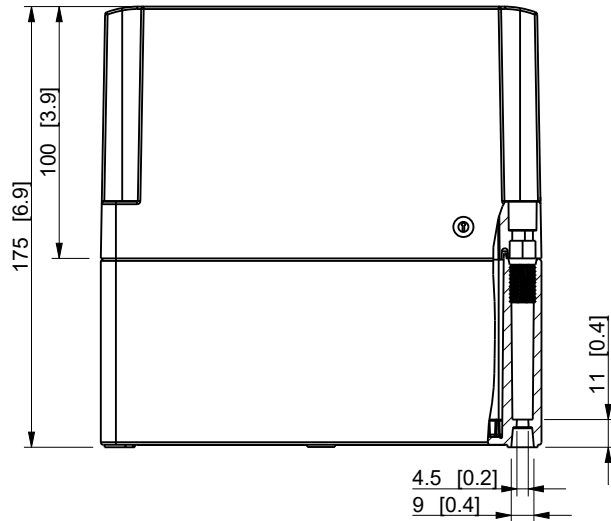

ID	Description	Date	By	Appr.
A				

Dimensions in mm [inches]

Material: Polycarbonate, fiberglass-reinforced

Color: RAL 7035

Supplier: -

Tool No: -

Weight [kg]: 0.72

Volume: -

ENSTO
Ensto Smart Buildings

SPCP181818HG

Replaces:

Replaced:

Drw No: - A

Ref: Cubo S

Code: SPCP181818HG

Sheet No:

Scale Date 28.09.20

1:3 By PKOs

- Checked

- Ctrl

model SPCP181818HG PART
 drawing SPCP181818HG PK1 DRAWING