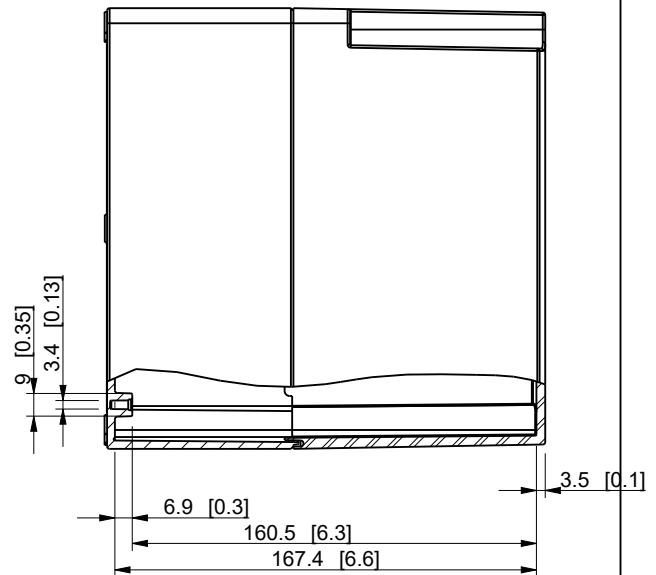

ID	Description	Date	By	Appr.
A				

Dimensions in mm [inches]

Material: Polycarbonate, fiberglass-reinforced

Color: RAL 7035

Supplier: -

Tool No: -

Weight [kg]: 0.72

Volume: -

ENSTO
Ensto Smart Buildings

SPCP181818HG

Replaces:

Replaced:

Drw No: - A

Ref: Cubo S

Code: SPCP181818HG

Sheet No:

Scale Date 28.09.20

1:3 By PKOs

- Checked

- Ctrl

model SPCP181818HG PART
 drawing SPCP181818HG PK1 DRAWING