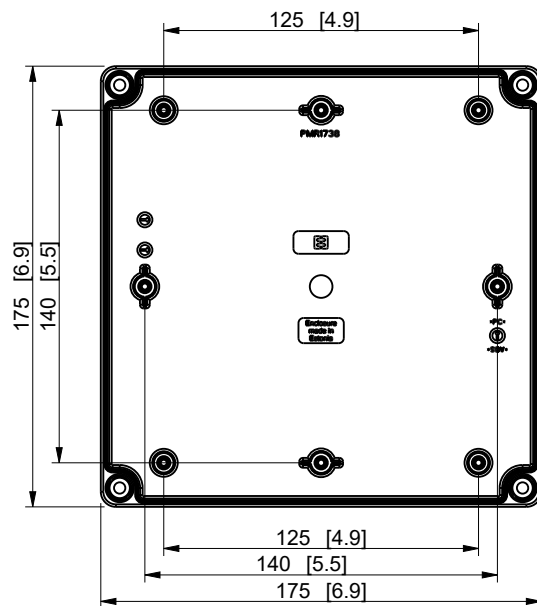

ID	Description	Date	By	Appr.
A				

Dimensions in mm [inches]

Material: Polycarbonate, fiberglass-reinforced

Color: RAL 7035

Supplier: -

Tool No: -

Weight [kg]: 0.72

Volume: -

ENSTO
Ensto Smart Buildings

SPCP181818HG

Replaces:

Replaced:

Drw No: - A

Ref: Cubo S

Code: SPCP181818HG

Sheet No:

Scale Date 28.09.20

1:3 By PKOs

- Checked

- Ctrl

model SPCP181818HG PART
 drawing SPCP181818HG PK1 DRAWING