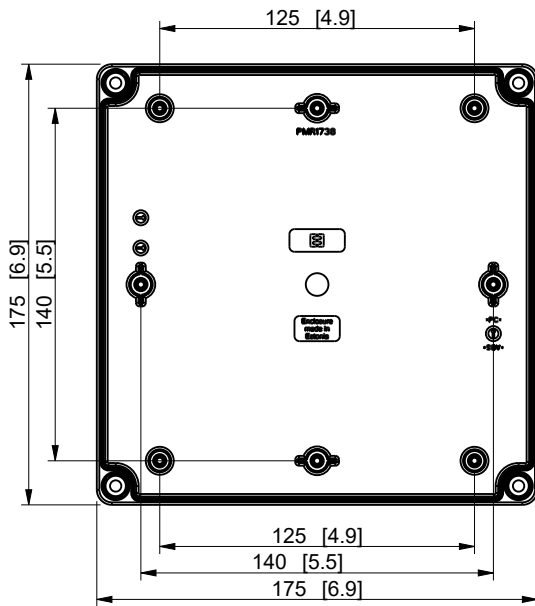

ID	Description	Date	By	Appr.
A				

Dimensions in mm [inches]

Material: Polycarbonate, fiberglass-reinforced	Color: RAL 7035
--	-----------------

Supplier: -	Tool No: -	Weight [kg]: 0.66	Volume: -
-------------	------------	-------------------	-----------

<b>ENSTO</b> Ensto Smart Buildings		
Scale	Date	28.09.20
1:3	By	PKos
-	Checked	
-	Ctrl	

<b>SPCP181815HT</b>	
Replaces:	
Replaced:	
Drw No: -	A
Ref:	Cubo S
Code:	SPCP181815HT
Sheet No:	

model SPCP181815HT PART  
 drawing SPCP181815HT DRAWING