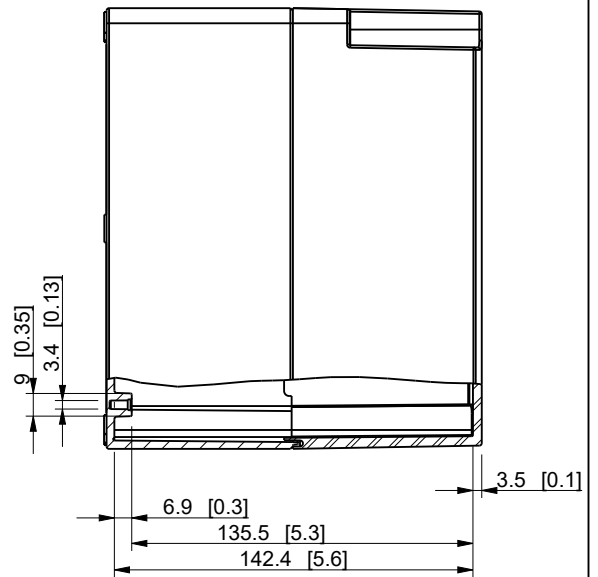

ID	Description	Date	By	Appr.
A				

Dimensions in mm [inches]

Material: Polycarbonate, fiberglass-reinforced	Color: RAL 7035
--	-----------------

Supplier: -	Tool No: -	Weight [kg]: 0.66	Volume: -
-------------	------------	-------------------	-----------

<b>ENSTO</b> Ensto Smart Buildings		
Scale	Date	28.09.20
1:3	By	PKos
-	Checked	
-	Ctrl	

<b>SPCP181815HT</b>	
Replaces:	
Replaced:	
Drw No: -	A
Ref:	Cubo S
Code:	SPCP181815HT
Sheet No:	

model SPCP181815HT PART  
 drawing SPCP181815HT DRAWING