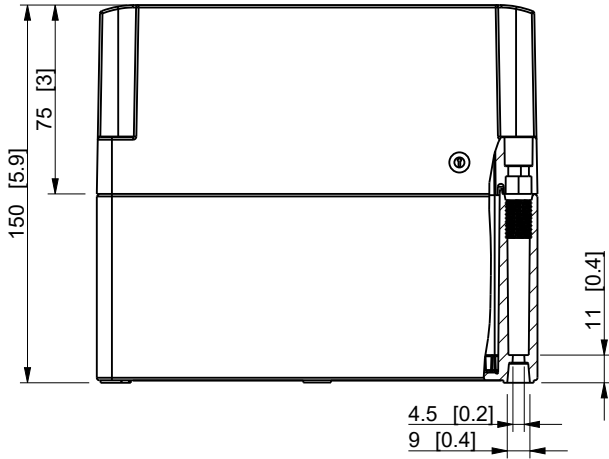

ID	Description	Date	By	Appr.
A				

Dimensions in mm [inches]

Material: Polycarbonate, fiberglass-reinforced	Color: RAL 7035
--	-----------------

Supplier: -	Tool No: -	Weight [kg]: 0.66	Volume: -
-------------	------------	-------------------	-----------

<b>ENSTO</b> Ensto Smart Buildings		
Scale	Date	28.09.20
1:3	By	PKos
-	Checked	
-	Ctrl	

<b>SPCP181815HT</b>	
Replaces:	
Replaced:	
Drw No: -	A
Ref:	Cubo S
Code:	SPCP181815HT
Sheet No:	

model SPCP181815HT PART  
 drawing SPCP181815HT DRAWING