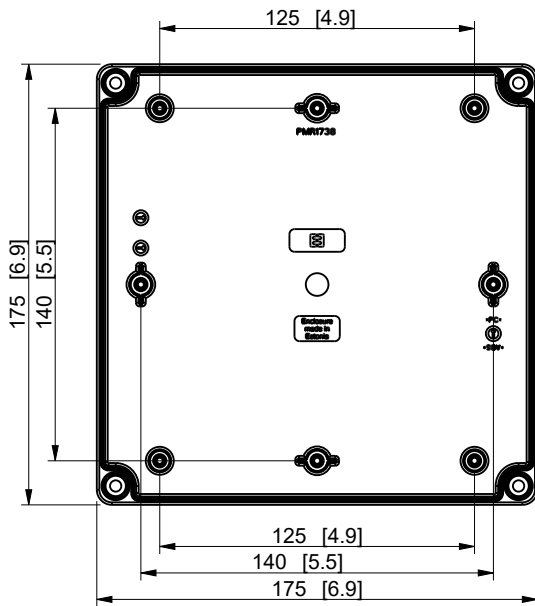

ID	Description	Date	By	Appr.
A				

Dimensions in mm [inches]

Material: Polycarbonate, fiberglass-reinforced Color: RAL 7035

Supplier: - Tool No: - Weight [kg]: 0.66 Volume: -

ENSTO
Ensto Smart Buildings

SPCP181815HG

Scale	Date	28.09.20
1:3	By	PKos
-	Checked	
-	Ctrl	

Replaces:	
Replaced:	
Drw No:	- A
Ref:	Cubo S
Code:	SPCP181815HG
Sheet No:	

model SPCP181815HG PART
 drawing SPCP181815HG PK1 DRAWING