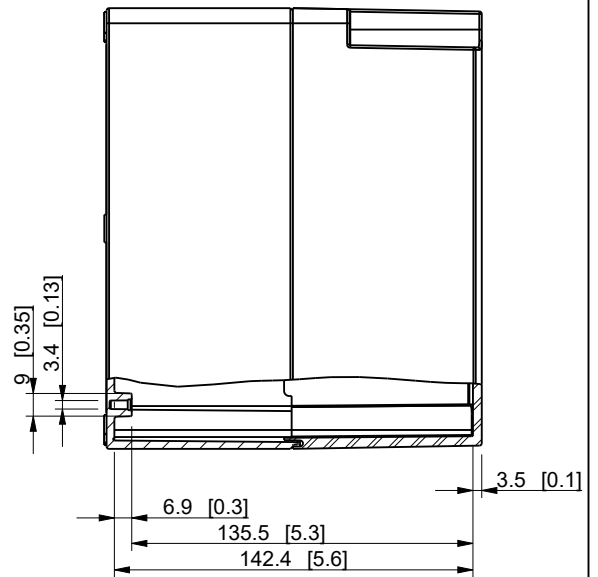

ID	Description	Date	By	Appr.
A				

Dimensions in mm [inches]

Material: Polycarbonate, fiberglass-reinforced Color: RAL 7035

Supplier: - Tool No: - Weight [kg]: 0.66 Volume: -

ENSTO
Ensto Smart Buildings

SPCP181815HG

Scale	Date	28.09.20
1:3	By	PKos
-	Checked	
-	Ctrl	

Replaces:	
Replaced:	
Drw No:	- A
Ref:	Cubo S
Code:	SPCP181815HG
Sheet No:	

model SPCP181815HG PART
 drawing SPCP181815HG PK1 DRAWING