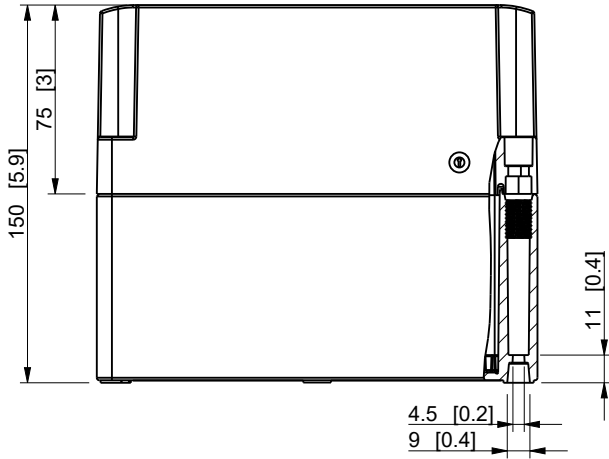

ID	Description	Date	By	Appr.
A				

Dimensions in mm [inches]

Material: Polycarbonate, fiberglass-reinforced Color: RAL 7035

Supplier: - Tool No: - Weight [kg]: 0.66 Volume: -

ENSTO
Ensto Smart Buildings

SPCP181815HG

Scale	Date	28.09.20
1:3	By	PKos
-	Checked	
-	Ctrl	

Replaces:	
Replaced:	
Drw No:	- A
Ref:	Cubo S
Code:	SPCP181815HG
Sheet No:	

model SPCP181815HG PART
 drawing SPCP181815HG PK1 DRAWING