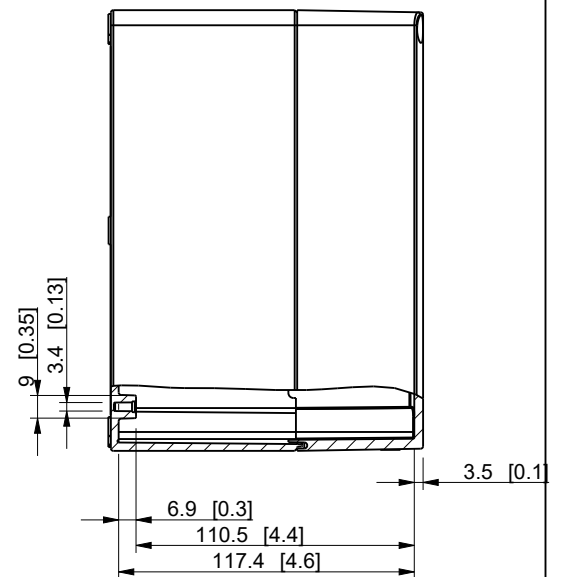

ID	Description	Date	By	Appr.
A				

Dimensions in mm [inches]

model SPCP181813HT drawing SPCP181813HT_PK1	Material: Polycarbonate, fiberglass-reinforced		Color: RAL 7035		
	Supplier: -		Tool No: -		
	Weight [kg]: 0.60		Volume: -		
	 Ensto Smart Buildings				Replaces:
					Replaced:
	Scale		Date		Drw No: - A
	1:3		28.09.20		Ref: Cubo S
-		By		Code: SPCP181813HT	
-		Checked		Sheet No:	
-		Ctrl			

SPCP181813HT