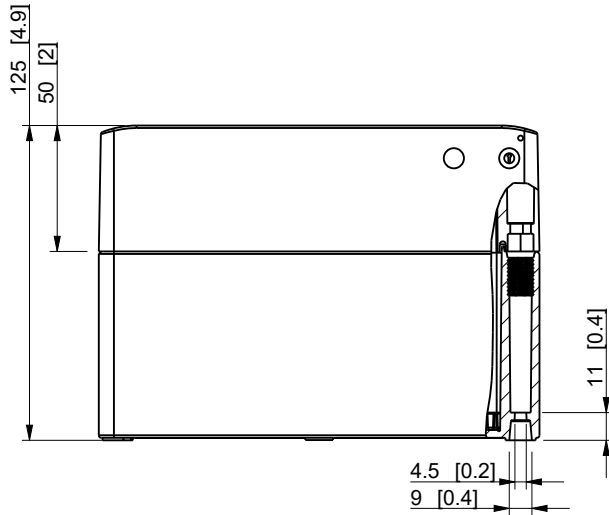

ID	Description	Date	By	Appr.
A				

Dimensions in mm [inches]

model SPCP181813HT drawing SPCP181813HT_PK1	Material: Polycarbonate, fiberglass-reinforced		Color: RAL 7035		
	Supplier: -		Tool No: -		
	Weight [kg]: 0.60		Volume: -		
	 Ensto Smart Buildings				Replaces:
					Replaced:
	Scale		Date		Drw No: - A
	1:3		28.09.20		Ref: Cubo S
-		By		Code: SPCP181813HT	
-		Checked		Sheet No:	
-		Ctrl			

SPCP181813HT