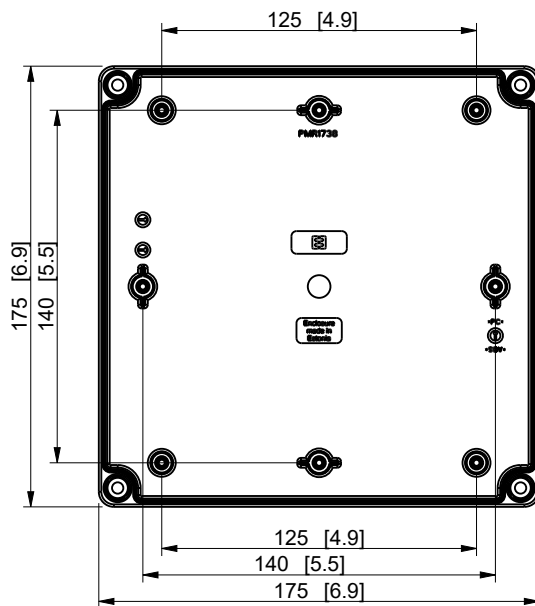

ID	Description	Date	By	Appr.
A				

Dimensions in mm [inches]

model SPCP181813HT drawing SPCP181813HT_PK1	Material: Polycarbonate, fiberglass-reinforced		Color: RAL 7035		
	Supplier: -		Tool No: -		
	Weight [kg]: 0.60		Volume: -		
	 Ensto Smart Buildings				Replaces:
					Replaced:
	Scale		Date		Drw No: - A
	1:3		28.09.20		Ref: Cubo S
-		By		Code: SPCP181813HT	
-		Checked		Sheet No:	
-		Ctrl			

SPCP181813HT