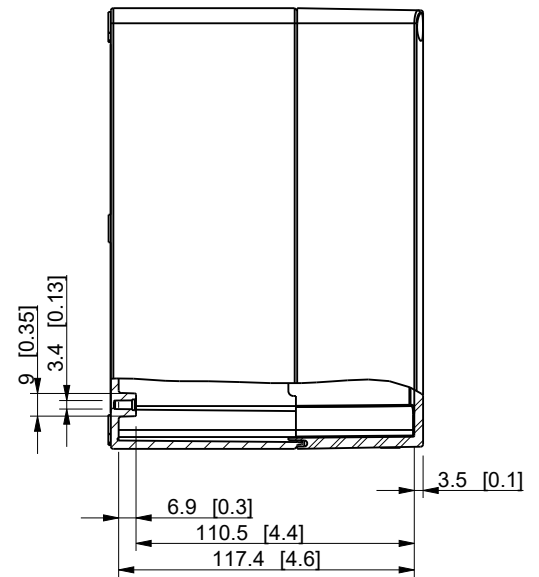

ID	Description	Date	By	Appr.
A				

Dimensions in mm [inches]

Material: Polycarbonate, fiberglass-reinforced

Color: RAL 7035

Supplier: -

Tool No: -

Weight [kg]: 0.60

Volume: -

ENSTO
Ensto Smart Buildings

SPCP181813HG

Replaces:

Replaced:

Drw No: - A

Ref: Cubo S

Code: SPCP181813HG

Sheet No:

Scale: 1:3 Date: 28.09.20

By: PKOs

Checked:

Ctrl:

model SPCP181813HG PART
 drawing SPCP181813HG PK1 DRAWING