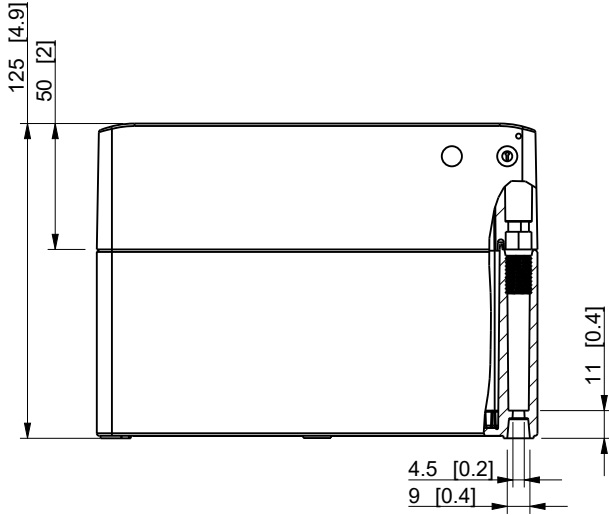

ID	Description	Date	By	Appr.
A				

Dimensions in mm [inches]

Material: Polycarbonate, fiberglass-reinforced

Color: RAL 7035

Supplier: -

Tool No: -

Weight [kg]: 0.60

Volume: -

ENSTO
Ensto Smart Buildings

SPCP181813HG

Replaces:

Replaced:

Drw No: - A

Ref: Cubo S

Code: SPCP181813HG

Sheet No:

Scale: 1:3 Date: 28.09.20

By: PKOs

Checked:

Ctrl:

model SPCP181813HG PART
 drawing SPCP181813HG PK1 DRAWING