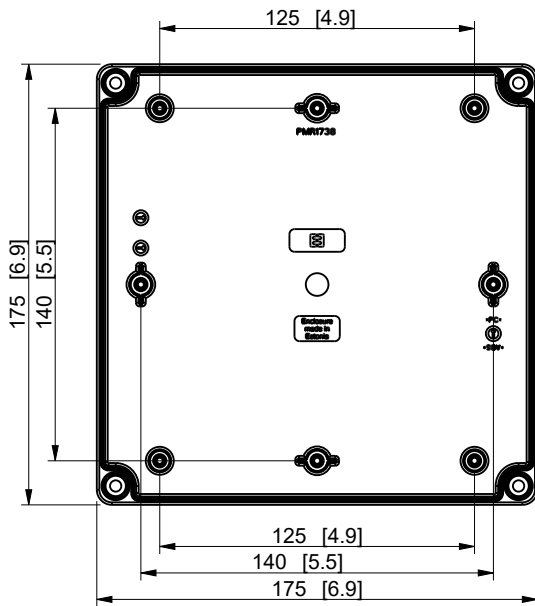

ID	Description	Date	By	Appr.
A				

Dimensions in mm [inches]

Material: Polycarbonate, fiberglass-reinforced

Color: RAL 7035

Supplier: -

Tool No: -

Weight [kg]: 0.60

Volume: -

ENSTO
Ensto Smart Buildings

SPCP181813HG

Replaces:

Replaced:

Drw No: - A

Ref: Cubo S

Code: SPCP181813HG

Sheet No:

Scale: 1:3 Date: 28.09.20

By: PKOs

Checked:

Ctrl:

model SPCP181813HG PART
 drawing SPCP181813HG PK1 DRAWING