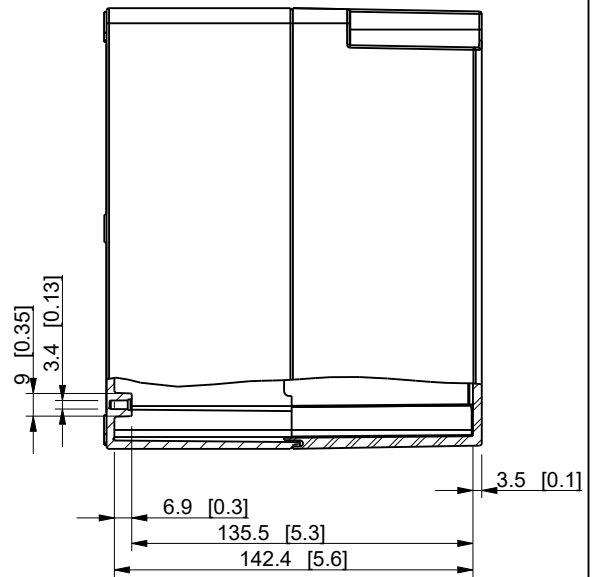

ID	Description	Date	By	Appr.
A				

Dimensions in mm [inches]

Material: ABS Color: RAL 7035

Supplier: - Tool No: - Weight [kg]: 0.66 Volume: -

ENSTO
Ensto Smart Buildings

SABP181815HT

Scale	Date	28.09.20
1:3	By	PKos
-	Checked	
-	Ctrl	

Replaces:	
Replaced:	
Drw No:	- A
Ref:	Cubo S
Code:	SABP181815HT
Sheet No:	

model SABP181815HT PART
drawing SABP181815HT_PK1 DRAWING