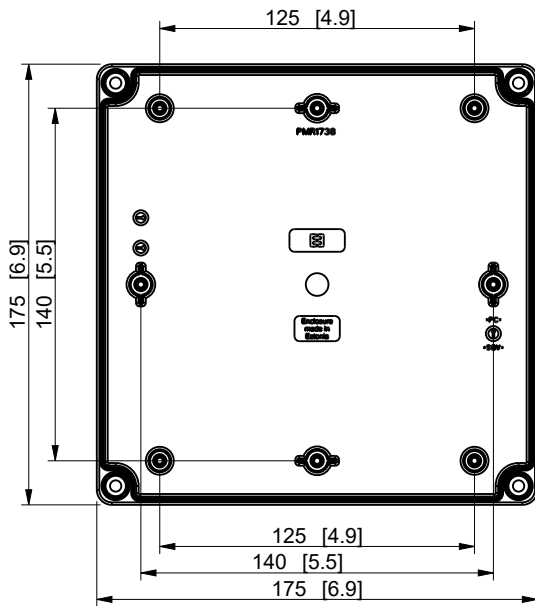

ID	Description	Date	By	Appr.
A				

Dimensions in mm [inches]

Material: ABS Color: RAL 7035

Supplier: - Tool No: - Weight [kg]: 0.66 Volume: -

ENSTO
Ensto Smart Buildings

SABP181815HT

Scale	Date	28.09.20
1:3	By	PKos
-	Checked	
-	Ctrl	

Replaces:	
Replaced:	
Drw No:	- A
Ref:	Cubo S
Code:	SABP181815HT
Sheet No:	

model SABP181815HT PART
drawing SABP181815HT_PK1 DRAWING