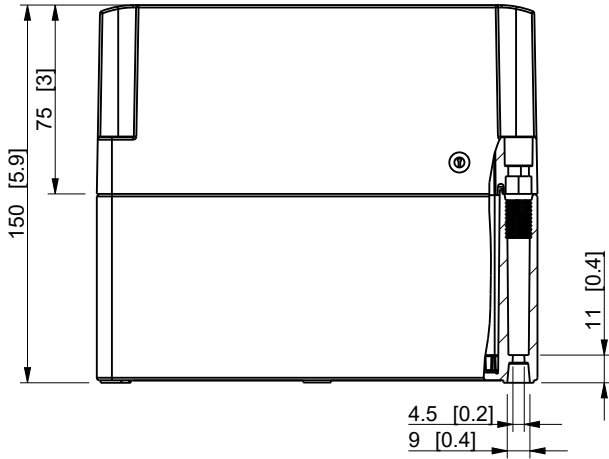

ID	Description	Date	By	Appr.
A				

Dimensions in mm [inches]

Material: ABS Color: RAL 7035

Supplier: - Tool No: - Weight [kg]: 0.66 Volume: -

ENSTO
Ensto Smart Buildings

SABP181815HT

Scale	Date	28.09.20
1:3	By	PKos
-	Checked	
-	Ctrl	

Replaces:	
Replaced:	
Drw No:	- A
Ref:	Cubo S
Code:	SABP181815HT
Sheet No:	

model SABP181815HT PART
drawing SABP181815HT_PK1 DRAWING