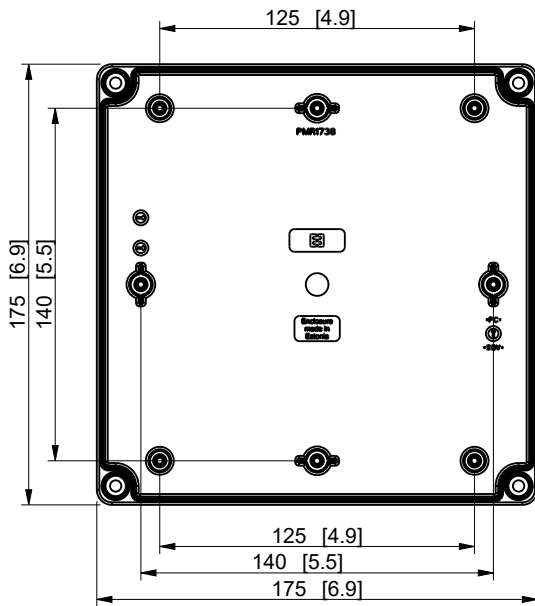

ID	Description	Date	By	Appr.
A				

Dimensions in mm [inches]

Material: ABS Color: RAL 7035

Supplier: - Tool No: - Weight [kg]: 0.60 Volume: -

ENSTO
Ensto Smart Buildings

SABP181813HT

Scale	Date	28.09.20
1:3	By	PKos
-	Checked	
-	Ctrl	

Replaces:	
Replaced:	
Drw No:	- A
Ref:	Cubo S
Code:	SABP181813HT
Sheet No:	

model SABP181813HT PART
drawing SABP181813HT_PK1 DRAWING