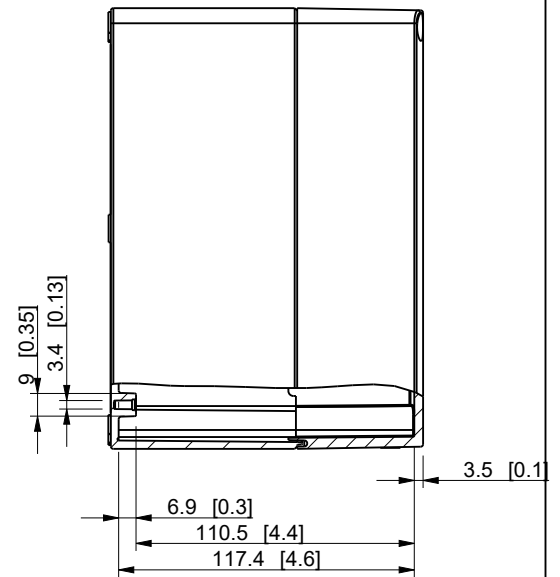

ID	Description	Date	By	Appr.
A				

Dimensions in mm [inches]

Material: ABS Color: RAL 7035

Supplier: - Tool No: - Weight [kg]: 0.60 Volume: -

ENSTO
Ensto Smart Buildings

SABP181813HT

Scale	Date	28.09.20
1:3	By	PKos
-	Checked	
-	Ctrl	

Replaces:	
Replaced:	
Drw No:	- A
Ref:	Cubo S
Code:	SABP181813HT
Sheet No:	

model SABP181813HT PART
drawing SABP181813HT_PK1 DRAWING