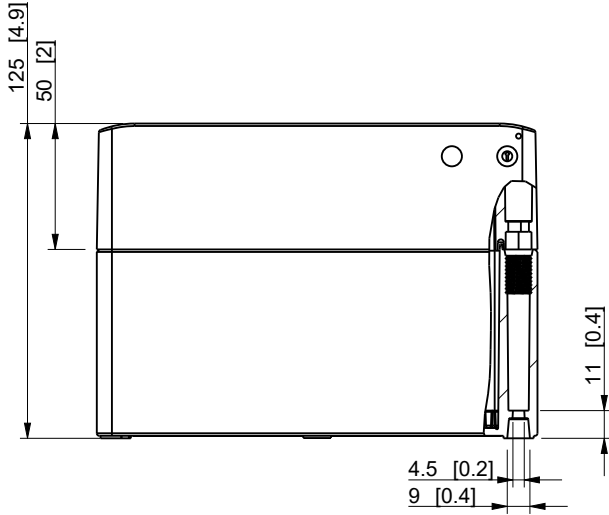

ID	Description	Date	By	Appr.
A				

Dimensions in mm [inches]

Material: ABS Color: RAL 7035

Supplier: - Tool No: - Weight [kg]: 0.60 Volume: -

ENSTO
Ensto Smart Buildings

SABP181813HT

Scale	Date	28.09.20
1:3	By	PKos
-	Checked	
-	Ctrl	

Replaces:	
Replaced:	
Drw No:	- A
Ref:	Cubo S
Code:	SABP181813HT
Sheet No:	

model SABP181813HT PART
drawing SABP181813HT_PK1 DRAWING