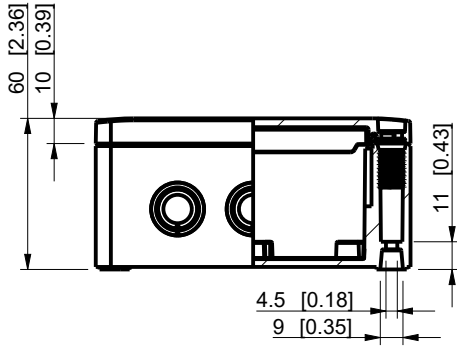

ID	Description	Date	By	Appr.
A				

Dimensions in mm [inches]

Material: Polycarbonate, fiberglass-reinforced	Color: RAL 7035
--	-----------------

Supplier: -	Tool No: -	Weight [kg]: 0.23	Volume: -
-------------	------------	-------------------	-----------

SPCK131306T

Scale	Date	04.12.08
1:3	By	PKos
-	Checked	
-	Ctrl	

Replaces:	
Replaced:	
Drw No: -	A
Ref:	Cubo S
Code:	SPCK131306T
Sheet No:	

model SPCK131306T PART
 drawing CUBOS_2_DRAWING