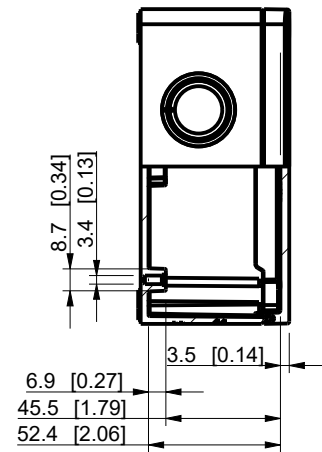

ID	Description	Date	By	Appr.
A				

Dimensions in mm [inches]

Material: Polycarbonate, fiberglass-reinforced	Color: RAL 7035
--	-----------------

Supplier: -	Tool No: -	Weight [kg]: 0.23	Volume: -
-------------	------------	-------------------	-----------

SPCK131306T

Scale	Date	04.12.08
1:3	By	PKos
-	Checked	
-	Ctrl	

Replaces:	
Replaced:	
Drw No: -	A
Ref:	Cubo S
Code:	SPCK131306T
Sheet No:	

model SPCK131306T PART
 drawing CUBOS_2_DRAWING