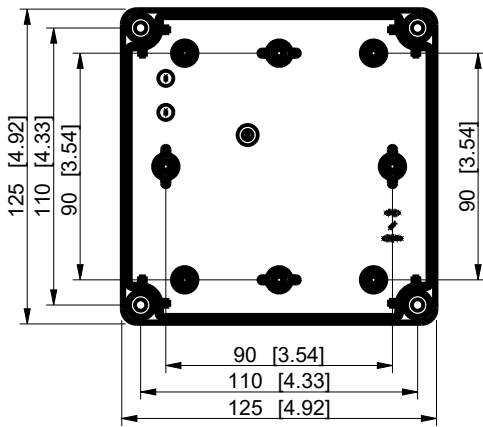

ID	Description	Date	By	Appr.
A				

Dimensions in mm [inches]

Material: Polycarbonate, fiberglass-reinforced	Color: RAL 7035
--	-----------------

Supplier: -	Tool No: -	Weight [kg]: 0.23	Volume: -
-------------	------------	-------------------	-----------

SPCK131306T

Scale	Date	04.12.08
1:3	By	PKos
-	Checked	
-	Ctrl	

Replaces:	
Replaced:	
Drw No: -	A
Ref:	Cubo S
Code:	SPCK131306T
Sheet No:	

model SPCK131306T PART
 drawing CUBOS_2_DRAWING