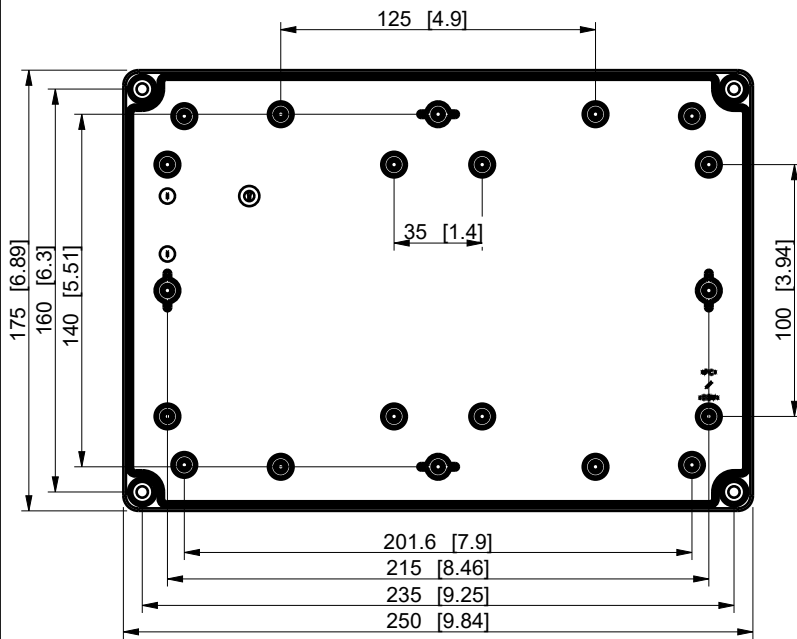

ID	Description	Date	By	Appr.
A				

Dimensions in mm [inches]

Material: Polycarbonate, fiberglass-reinforced

Color: RAL 7035

Supplier: -

Tool No: -

Weight [kg]: 0.93

Volume: -

ENSTO
Ensto Smart Buildings

SPCM182518HG

Scale: 1:3 Date: 27.01.20

By: AKu

Checked: -

Ctrl: -

Replaces:

Replaced:

Drw No: - A

Ref: Cubo S

Code: SPCM182518HG

Sheet No:

model SPCM182518HG PART
drawing SPCM182518HG PK1 DRAWING