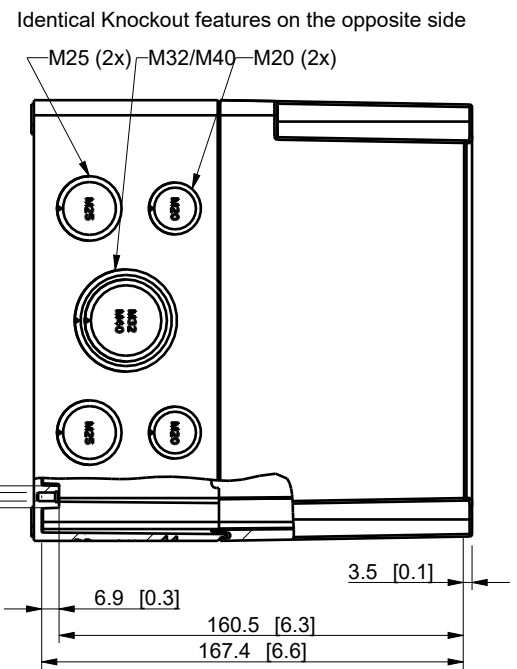

ID	Description	Date	By	Appr.
A				

Dimensions in mm [inches]

Material: Polycarbonate, fiberglass-reinforced

Color: RAL 7035

Supplier: -

Tool No: -

Weight [kg]: 0.93

Volume: -

ENSTO
Ensto Smart Buildings

SPCM182518HG

Scale: 1:3 Date: 27.01.20

By: AKu

Checked: -

Ctrl: -

Replaces:

Replaced:

Drw No: - A

Ref: Cubo S

Code: SPCM182518HG

Sheet No:

model SPCM182518HG PART
drawing SPCM182518HG PK1 DRAWING