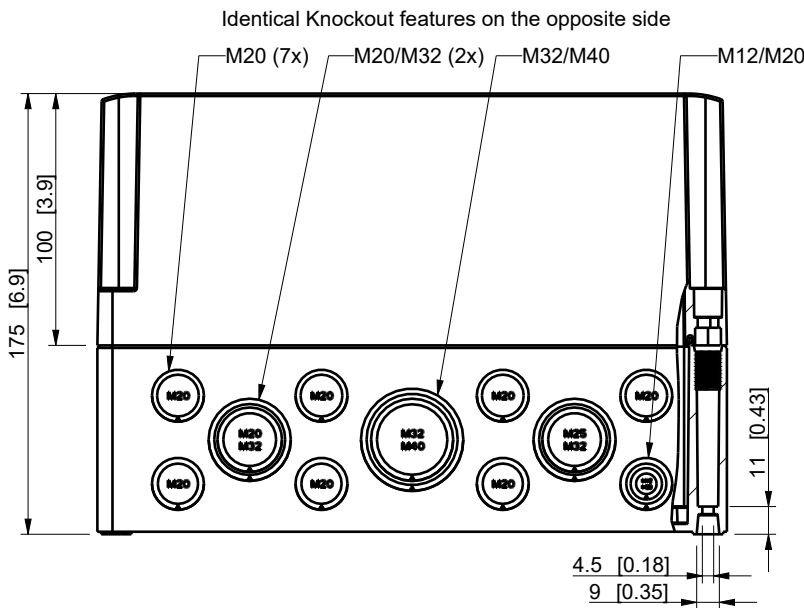

ID	Description	Date	By	Appr.
A				

Dimensions in mm [inches]

Material: Polycarbonate, fiberglass-reinforced

Color: RAL 7035

Supplier: -

Tool No: -

Weight [kg]: 0.93

Volume: -

ENSTO
Ensto Smart Buildings

SPCM182518HG

Scale: 1:3 Date: 27.01.20

By: AKu

Checked: -

Ctrl: -

Replaces:

Replaced:

Drw No: - A

Ref: Cubo S

Code: SPCM182518HG

Sheet No:

model SPCM182518HG PART
drawing SPCM182518HG PK1 DRAWING