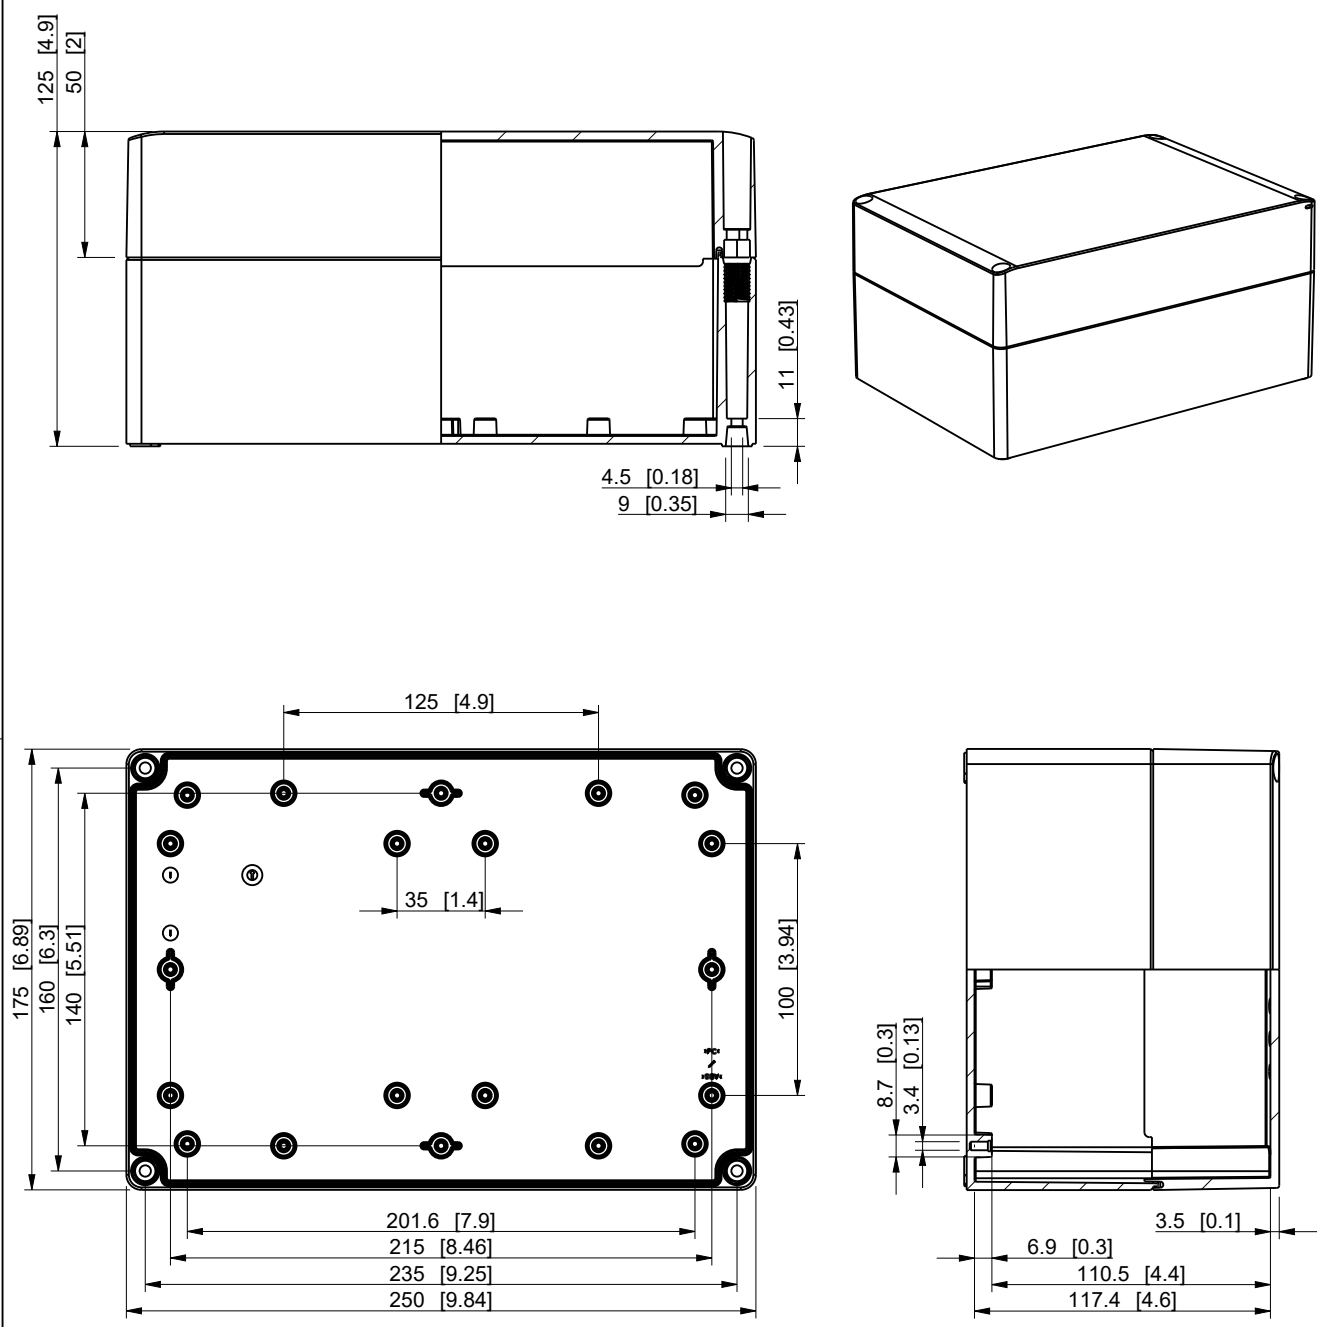

ID	Description	Date	By	Appr.
A				

Dimensions in mm [inches]

model SPCP182513HT drawing SPCP182513HT_PK1	Material: Polycarbonate, fiberglass-reinforced		Color: RAL 7035	
	Supplier: -		Tool No: -	
	Weight [kg]: 0.78		Volume: -	
	 Ensto Smart Buildings		 SPCP182513HT	
Scale	Date	Drw No:	A	
1:3	28.01.20	Ref:	Cubo S	
-	By	Code:	SPCP182513HT	
-	Checked	Sheet No:		
-	Ctrl			