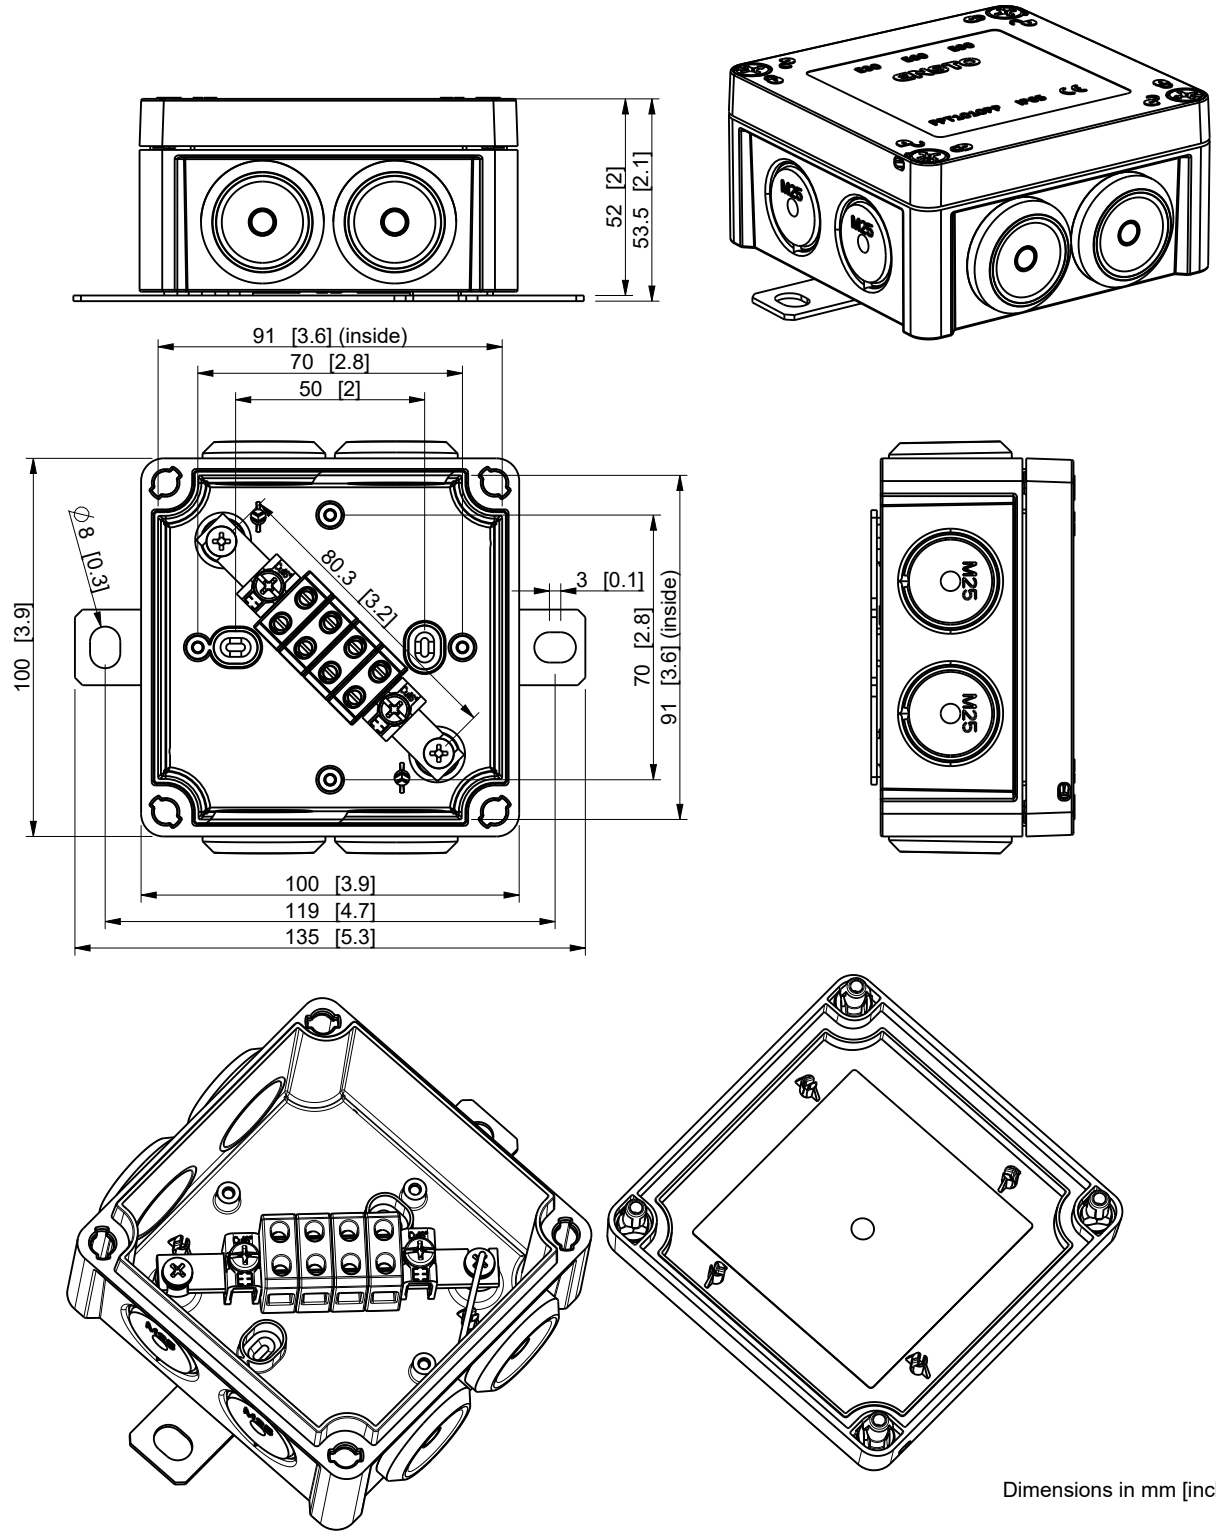

ID	Description	Date	By	Appr.
A		06.03.20	KLi	

Dimensions in mm [inches]

model FPT1010PP46_LITE PART
drawing PR_FPT1010PP46_LITE DRAWING

Material: PP		Color: RAL2003	Weight (kg): 0.185	
 Ensto Finland Oy Ensto Smart Buildings		100x100mm, PP, 4xKR6 Fire safety box		
Scale	Date			06.03.20
1:2	By			KLi
-	Checked			
-	Ctrl			
		Replaces:		
		Replaced:		
		Drw No:	A	
		Ref:	Fire safety box	
		Code:	FPT1010PP46.LITE	
		Sheet No:		