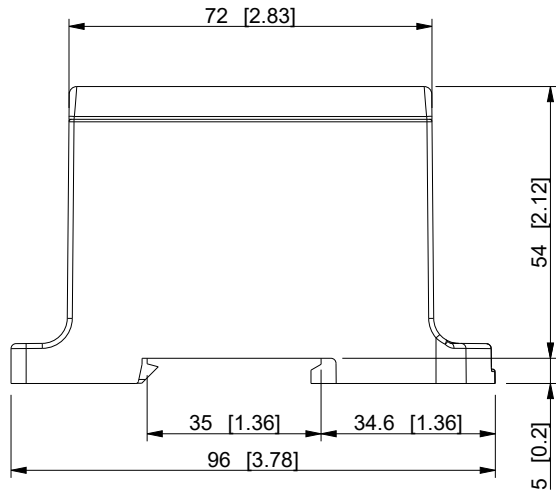

ID	Description	Date	By	Appr.
A		28.5.2019	KA	

Dimensions in mm [inches]

model drawing PROCUS_KE63-03 PROCUS_KE63-03	Material:		Color:		Weight (kg): 0.300
	 Ensto Finland Oy Ensto Smart Buildings				Replaces:
	Scale: 1:1.5		Date: 28.5.2019		Replaced:
	-		By: KA		Drw No: A
-		Checked:		Ref: -	
-		Ctrl:		Code: KE63-03	
					Sheet No:

Terminal block 3-pole