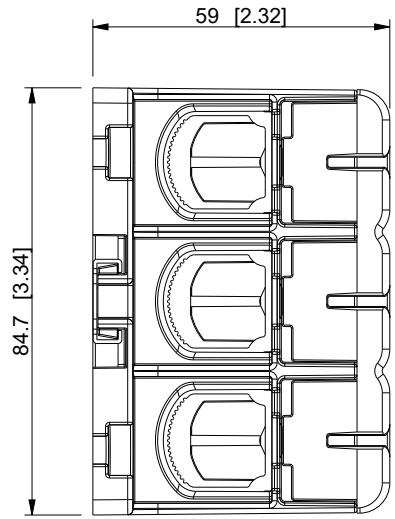

ID	Description	Date	By	Appr.
A		28.5.2019	KA	

Dimensions in mm [inches]

model drawing PROCUS_KE63-03 PROCUS_KE63-03	Material:		Color:		Weight (kg): 0.300
	 Ensto Finland Oy Ensto Smart Buildings				Replaces:
	Scale: 1:1.5		Date: 28.5.2019		Replaced:
	-		By: KA		Drw No: A
-		Checked:		Ref: -	
-		Ctrl:		Code: KE63-03	
					Sheet No:

Terminal block 3-pole