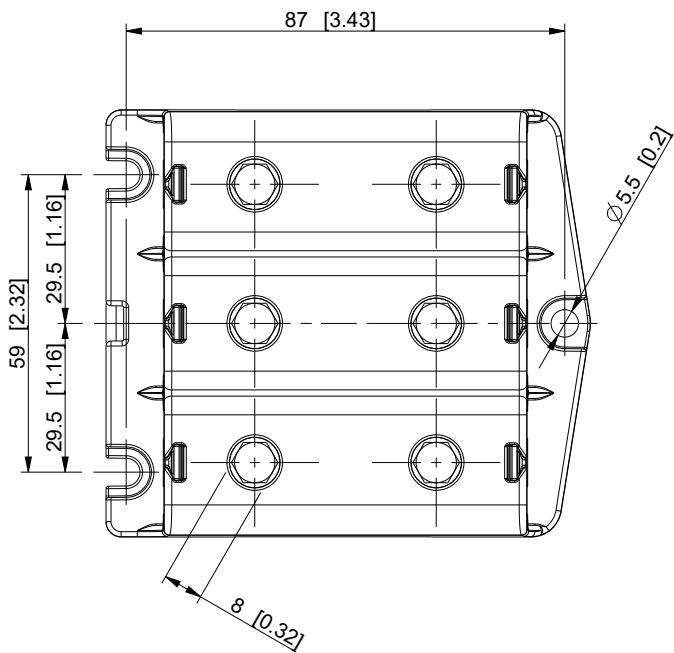

ID	Description	Date	By	Appr.
A		28.5.2019	KA	

Dimensions in mm [inches]

model drawing PROCUS_KE63-03 PROCUS_KE63-03	Material:		Color:		Weight (kg): 0.300
	 Ensto Finland Oy Ensto Smart Buildings				Replaces:
	Scale: 1:1.5		Date: 28.5.2019		Replaced:
	-		By: KA		Drw No: A
-		Checked:		Ref: -	
-		Ctrl:		Code: KE63-03	
					Sheet No:

Terminal block 3-pole