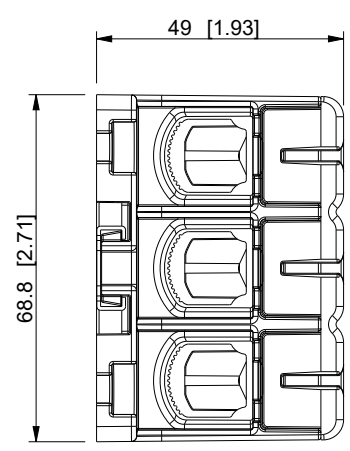

ID	Description	Date	By	Appr.
A		28.5.2019	KA	

Dimensions in mm [inches]

model drawing	PROCUS_KE62-03 PROCUS_KE62-03	Material:		Color:	Weight (kg): 0.222
		 Ensto Finland Oy Ensto Smart Buildings			<b>Terminal block 3-pole</b>
Scale	Date	28.5.2019	Replaced:		
1:1.5	By	KA	Drw No: - A		
-	Checked		Ref: -		
-	Ctrl		Code: KE62-03		
			Sheet No:		