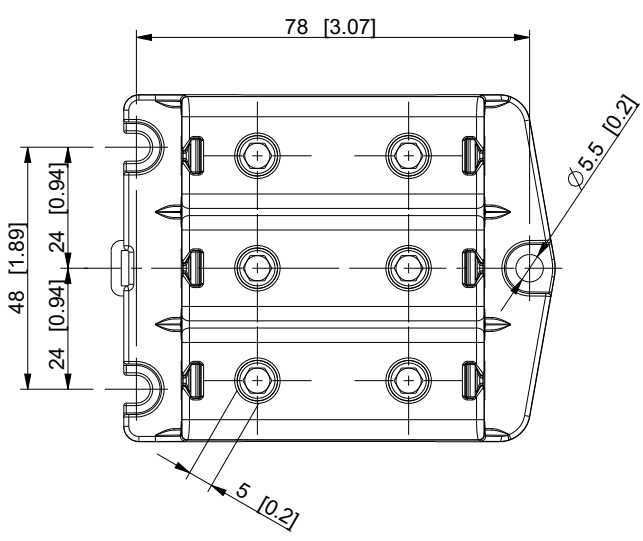

ID	Description	Date	By	Appr.
A		28.5.2019	KA	

Dimensions in mm [inches]

model drawing	PROCUS_KE62-03 PROCUS_KE62-03	Material:		Color:	Weight (kg): 0.222
		 Ensto Finland Oy Ensto Smart Buildings			<b>Terminal block 3-pole</b>
Scale	Date	28.5.2019	Replaced:		
1:1.5	By	KA	Drw No: - A		
-	Checked		Ref: -		
-	Ctrl		Code: KE62-03		
			Sheet No:		