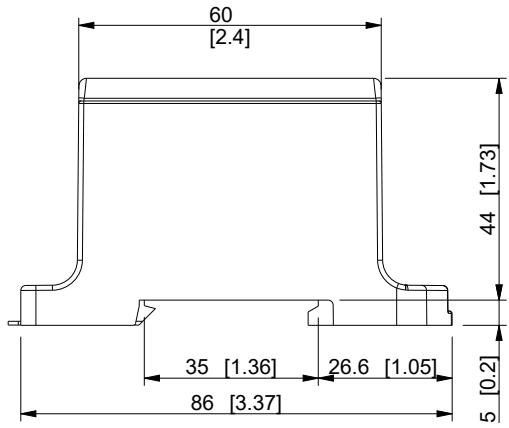

ID	Description	Date	By	Appr.
A		28.5.2019	KA	

Dimensions in mm [inches]

model drawing	PROCUS_KE62-03 PROCUS_KE62-03	Material:		Color:	Weight (kg): 0.222
		 Ensto Finland Oy Ensto Smart Buildings			<b>Terminal block 3-pole</b>
Scale	Date	28.5.2019	Replaced:		
1:1.5	By	KA	Drw No: - A		
-	Checked		Ref: -		
-	Ctrl		Code: KE62-03		
			Sheet No:		