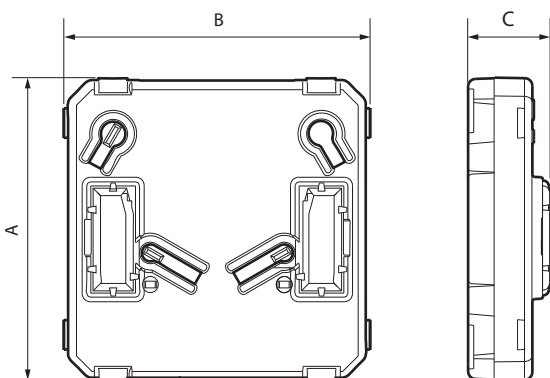

### 1. USE

Wireless control for one ON/OFF light function or connected socket. Transform a mechanical switch or push-button into a wireless ON/OFF switch.

Only controls one connected switch or one connected lighting micro-module, or one connected cable outlet or one connected socket outlet "...with Netatmo".

Can be used as two-way switch.

Installs in the wall box of the switch or push-button.

### 2. RANGE

Description	Black
Wireless control for one ON/OFF light function or connected socket. Supplied with battery. Equipped with an LED indicator (configuration) and a RESET button used to return to factory settings.	0 676 94

### 3. DIMENSIONS (mm)

A	B	C
40	40.5	11