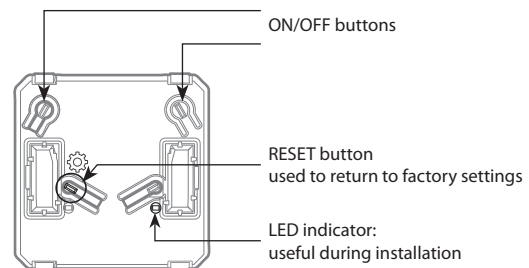

4. OPERATION

5. TECHNICAL CHARACTERISTICS

■ 5.1 Mechanical characteristics

Protection against impacts: IK 02

Protection against solid bodies and/or liquids: IP 20

■ 5.2 Material characteristics

Polycarbonate

Self-extinguishing:

850°C/30 s for insulating components holding live parts in place.

650°C/30 s for other insulating components.

■ 5.3 Electrical characteristics

Powered by a CR2032 - 3 V lithium battery (supplied)

Battery life: 8 years for 10 activations a day

Frequency bands: 2.4 GHz to 2.4835 GHz

Power level: < 100 mW

■ 5.4 Climate characteristics

Usage temperature: 5°C to + 45°C

Storage temperature: 0°C to + 45°C

6. CARE

Surface cleaning with a cloth.

Do not use: acetone, tar remover, trichloroethylene.

Caution: Always test before using special cleaning products.

Take care to recycle the battery appropriately