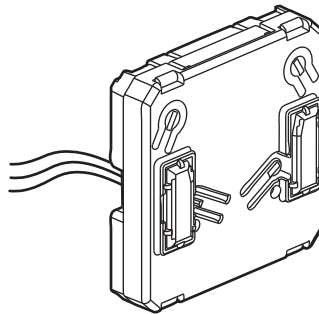

### 1. USE

Wireless control for one ON/OFF light function or connected socket. Transform a mechanical switch or push-button into a wireless ON/OFF switch.

Only controls one connected switch or one connected lighting micro-module, or one connected cable outlet or one connected socket outlet "...with Netatmo".

Can be used as two-way switch.

Installs in the wall box of the switch or push-button.

### 2. RANGE

Description	Black
Wireless control for one ON/OFF light function or connected socket. Supplied with battery. Equipped with an LED indicator (configuration) and a RESET button used to return to factory settings.	0 676 94

### 3. DIMENSIONS (mm)

A	B	C
40	40.5	11