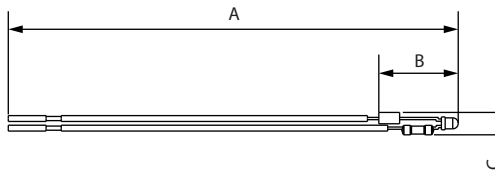

3. DIMENSIONS (mm)

Cat. Nos	A	B	C
7 645 21/23	129	12	5

4. CONNECTION

2 wires

5. TECHNICAL CHARACTERISTICS

■ 5.1 Material characteristics

Halogen free
 LED: White

■ 5.2 Electrical characteristics