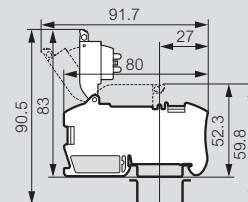

Viking™ 3 terminal blocks with spring connection

■ Dimensions (mm)

Connecting blocks

Cat.Nos 0 372 00/01/20/
21/60/61/70/71

Cat.Nos 0 372 02/62/72

Cat.Nos 0 372 03/63/73

Cat.Nos 0 372 04/64/74

Cat.Nos 0 372 10/11/40/
41/42/43/44

Cat.Nos 0 372 09/12/46/
47/54/69/79

Cat.Nos 0 372 07/08/55/56/67/68

Disconnect blocks

Cat.No 0 372 80

Cat.Nos 0 372 81/82/83/85

Cat.No 0 372 84/86