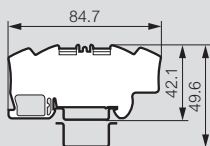

Cat.Nos 0 372 09/12/46/
47/54/69/79