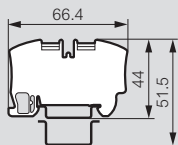

Viking™ 3 terminal blocks with spring connection

■ Dimensions (mm)

Connecting blocks

Cat.Nos 0 372 00/01/20/
21/60/61/70/71

Cat.Nos 0 372 02/62/72

Cat.Nos 0 372 03/63/73

Cat.Nos 0 372 04/64/74

Cat.Nos 0 372 10/11/40/
41/42/43/44