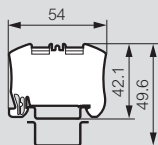

Viking™ 3 terminal blocks with spring connection

■ Dimensions (mm)

Connecting blocks

Cat.Nos 0 372 00/01/20/
21/60/61/70/71

Cat.Nos 0 372 02/62/72

Cat.Nos 0 372 03/63/73

Cat.Nos 0 372 04/64/74

Cat.Nos 0 372 10/11/40/
41/42/43/44