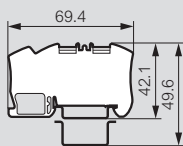

Viking™ 3 terminal blocks with spring connection

■ Dimensions (mm)

Connecting blocks

Cat.Nos 0 372 00/01/20/
21/60/61/70/71

Cat.Nos 0 372 02/62/72

Cat.Nos 0 372 03/63/73

Cat.Nos 0 372 04/64/74

Cat.Nos 0 372 10/11/40/
41/42/43/44