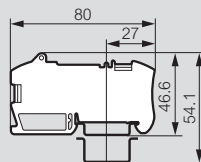

Viking™ 3 terminal blocks with spring connection

■ Dimensions (mm)

Connecting blocks

Cat.Nos 0 372 00/01/20/
21/60/61/70/71

Cat.Nos 0 372 02/62/72

Cat.Nos 0 372 03/63/73

Cat.Nos 0 372 04/64/74

Cat.Nos 0 372 10/11/40/
41/42/43/44

Cat.Nos 0 372 09/12/46/
47/54/69/79

Cat.Nos 0 372 07/08/55/56/67/68

Disconnect blocks

Cat.No 0 372 80

Cat.Nos 0 372 81/82/83/85

Cat.No 0 372 84/86