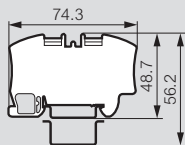

Viking™ 3 terminal blocks with spring connection

■ Dimensions (mm)

Connecting blocks

Cat.Nos 0 372 00/01/20/
21/60/61/70/71

Cat.Nos 0 372 02/62/72

Cat.Nos 0 372 03/63/73

Cat.Nos 0 372 04/64/74

Cat.Nos 0 372 10/11/40/
41/42/43/44