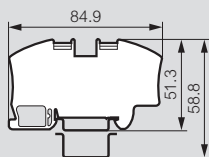

Viking™ 3 terminal blocks with spring connection

■ Dimensions (mm)

Connecting blocks

Cat.Nos 0 372 00/01/20/
21/60/61/70/71

Cat.Nos 0 372 02/62/72

Cat.Nos 0 372 03/63/73

Cat.Nos 0 372 04/64/74

Cat.Nos 0 372 10/11/40/
41/42/43/44