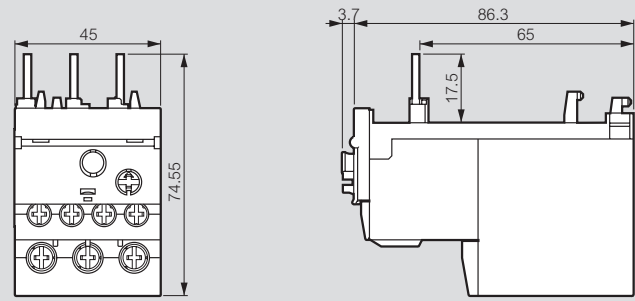

Thermal relays RTX³ - screw type terminals

dimensions

RTX³ 40

RTX³ 225

RTX³ 65

RTX³ 400

RTX³ 100

RTX³ 800