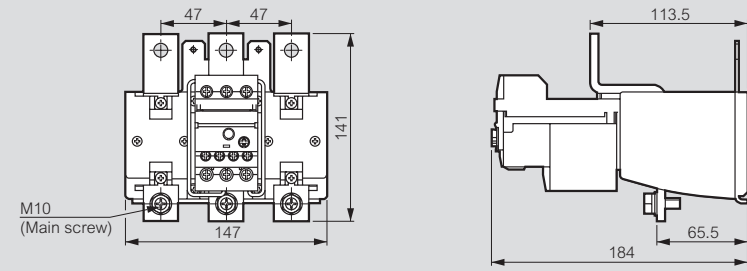

Thermal relays RTX³ - screw type terminals

dimensions

RTX³ 40

RTX³ 225

RTX³ 65

RTX³ 400

RTX³ 100

RTX³ 800