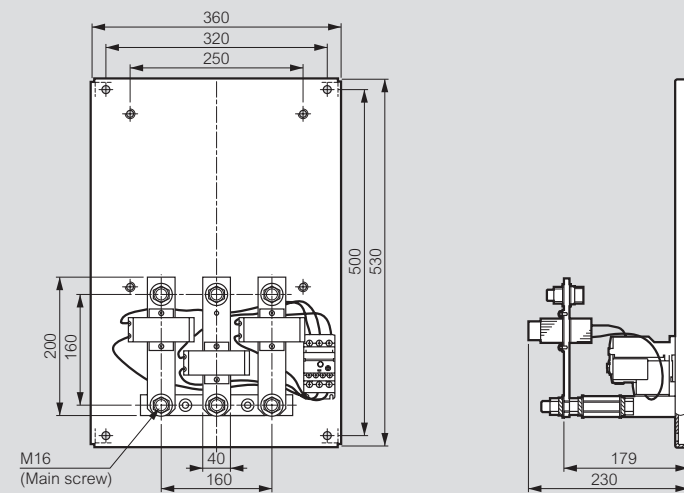

Thermal relays RTX³ - screw type terminals

dimensions

RTX³ 40

RTX³ 225

RTX³ 65

RTX³ 400

RTX³ 100

RTX³ 800