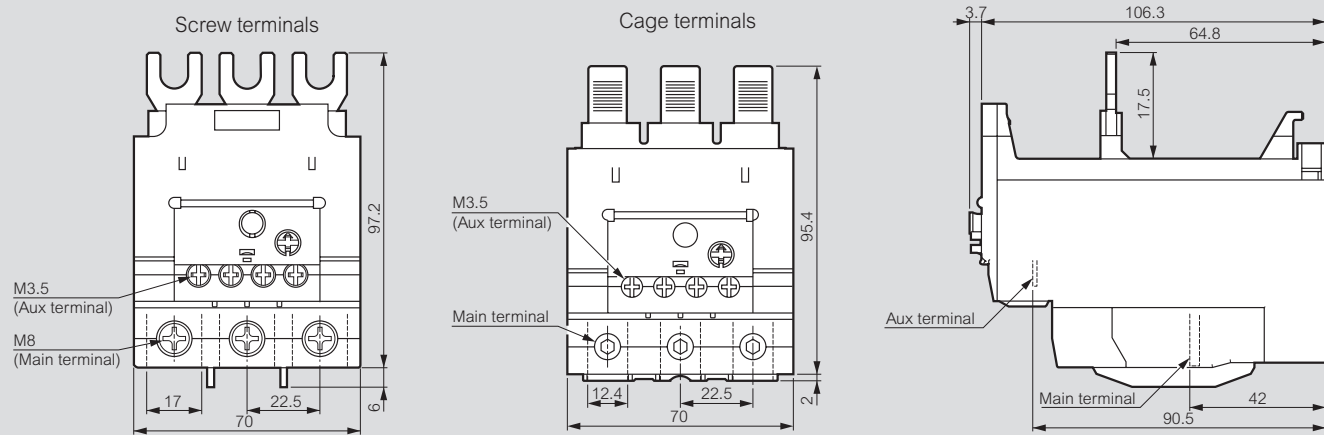

Thermal relays RTX³ - screw type terminals

dimensions

RTX³ 40

RTX³ 225

RTX³ 65

RTX³ 400

RTX³ 100

RTX³ 800