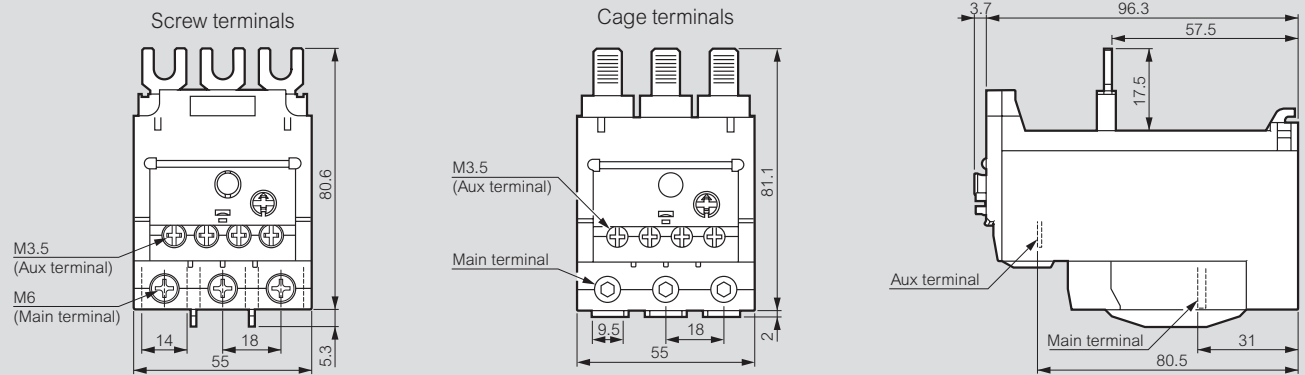

Thermal relays RTX³ - screw type terminals

dimensions

RTX³ 40

RTX³ 225

RTX³ 65

RTX³ 400

RTX³ 100

RTX³ 800