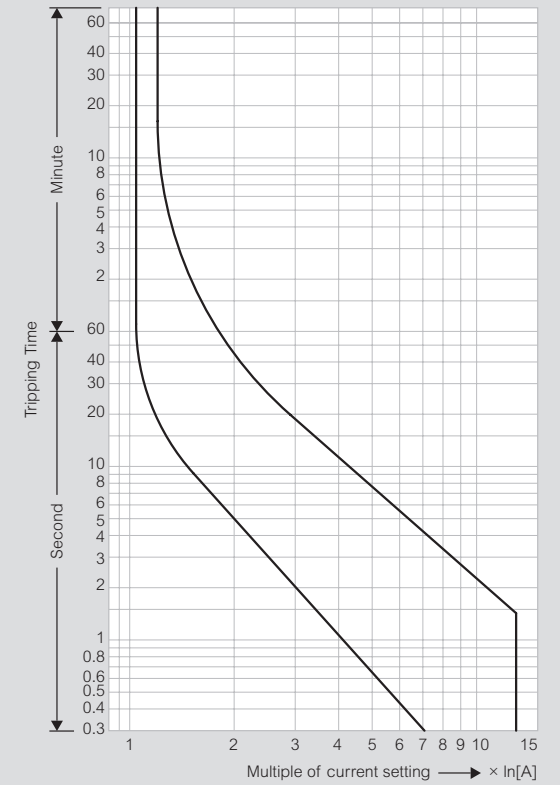

RTX³ 150

Thermal relays RTX³

tripping curves

RTX³ 40 - class 10A

Cold starting

Hot starting

RTX³ 100 - class 10A

Cold starting

Hot starting

RTX³ 65 - class 10A

Cold starting

Hot starting

RTX³ 150 - class 10A

Cold starting

Hot starting

Thermal relays RTX³

tripping curves (continued)

RTX³ 225 - class 10A

Cold starting

Hot starting

RTX³ 800 - class 10A

Cold starting

Hot starting

RTX³ 400 - class 10A