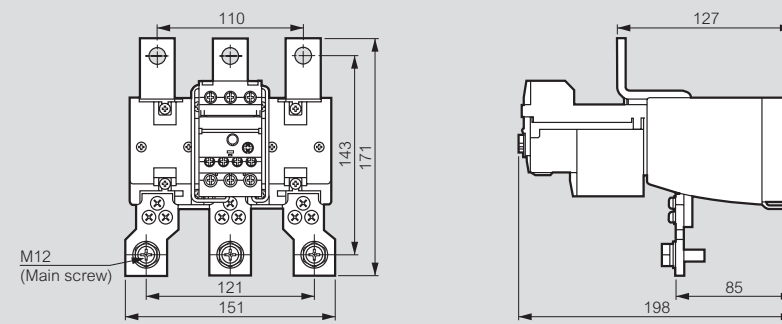

Thermal relays RTX³ - screw type terminals

dimensions

RTX³ 40

RTX³ 225

RTX³ 65

RTX³ 400

RTX³ 100

RTX³ 800