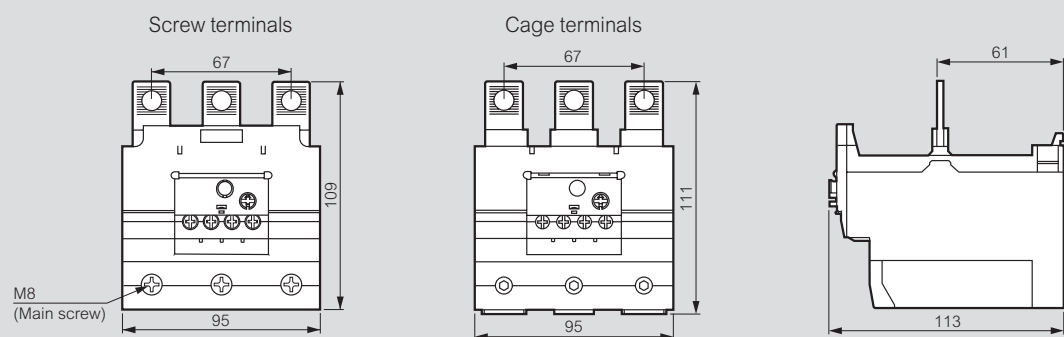

Thermal relays RTX³ - screw type terminals

dimensions

RTX³ 150