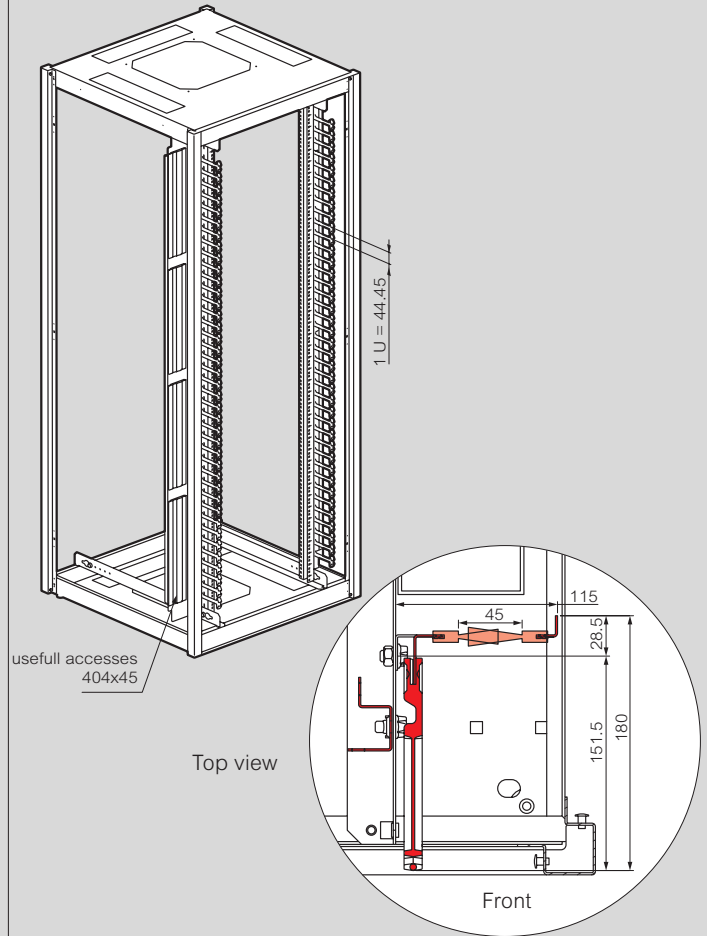

Vertical cable managers 6 464 26/27