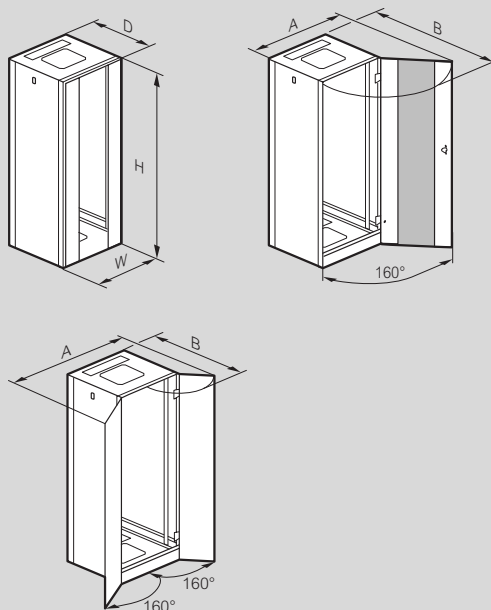

## Compliance with standards

Linkeo cabinets comply with the following standards:

<b>IEC 60529</b> <b>EN 60529</b>	(NF C 20-010) Degrees of protection provided by enclosures (IP code)
<b>IEC 62262</b> <b>EN 62262</b>	(NF EN 50102, NF C 20-015) Degrees of protection provided by enclosures for electrical equipment against external mechanical impacts (IK code)
<b>IEC 60950-1</b> <b>EN 60950-1</b> <b>C 77-210-1</b>	Safety of data processing equipment
<b>EIA-310-E</b>	Cabinets, racks, panels and associated equipment (ANSI/EIA/310-E-2005)
<b>IEC 60297-3-100</b> <b>DIN 41414-7</b>	(NF C 20-150, NF C 20-151) Dimensions of mechanical structures of the 482.6 mm (19 in) series

## Dimensions (mm)

### Cabinets with single front door

Cabinet dimensions	Overall dimensions				
	H <sup>(1)</sup>	W	D	A	B
<b>24 U 600 x 600</b>	1226	610	630	1138	1210
<b>24 U 800 x 800</b>		810	830	1525	1610
<b>33 U 600 x 600</b>	1626	610	630	1138	1210
<b>33 U 800 x 800</b>		810	830	1525	1610
<b>42 U 600 x 600</b>	2026	610	630	1138	1210
<b>42 U 600 x 800</b>		610	830	1138	1410
<b>42 U 600 x 1000</b>		610	1030	1138	1610
<b>42 U 800 x 600</b>		810	630	1525	1410
<b>42 U 800 x 800</b>		810	830	1525	1610
<b>42 U 800 x 1000</b>		810	1030	1525	1810
<b>47 U 800 x 800</b>		2248	810	830	1525
<b>47 U 800 x 1000</b>	810		1030	1525	1810

### Cabinets with double front door

Cabinet dimensions	H <sup>(1)</sup>	W	D	A	B
<b>42 U 800 x 600</b>	2026	810	630	1164	1011
<b>42 U 800 x 800</b>			830		1211
<b>42 U 800 x 1000</b>			1030		1411

1: Without adjustment levelling feet (+19 to 39 mm with feet)