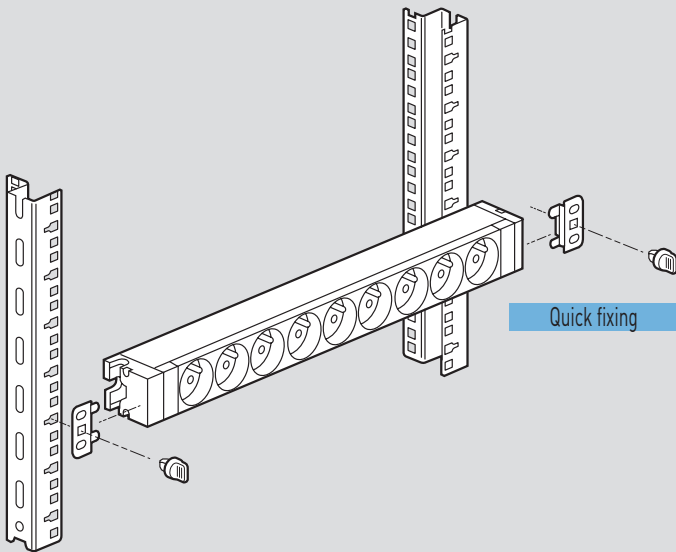

Energy distribution

19" 1U PDU mounting

Horizontal mounting in Legrand 19" cabinets

Can be mounted in all Legrand 19" cabinets except for 19" HD racks which require the use of equipment screws Cat.No 0 464 23