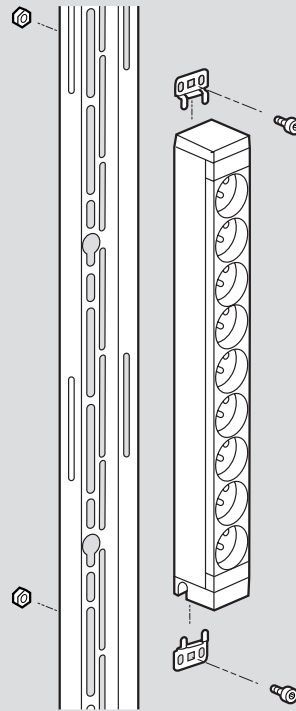

Vertical mounting in freestanding cabinets with support

19" 1U PDU configurations

6 468 05

6 468 06

6 468 07

6 468 09

6 468 10

6 468 11

6 468 12

6 468 13

6 468 14

6 468 15

6 468 20

6 468 21

6 468 22

6 468 23

6 468 24

6 468 30

6 468 31

6 468 32

6 468 33

6 468 35

6 468 36

6 468 41

10" 1U PDU configurations

6 468 00

6 468 01