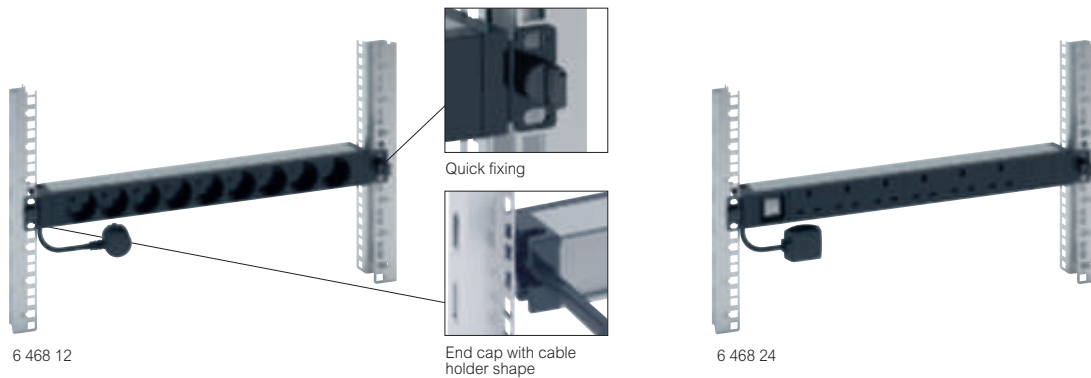

Legrand cabling system LCS³ Energy Distribution

1U Power Distribution Units

To provide ~ electric power for IT equipment in enclosure. 230 V - 50/60 Hz power supply. 1U aluminium profile. End cap with metallic brackets and cable holder shape. Quick fixing (no screws) on 19" fixing centers. Can also be installed vertically by reverting the brackets (no screws)

2P+E outlets:

- C13 and C19 standard outlets are equipped with cord locking system to avoid any accidental disconnection. Universal solution compatible with all the cords (C14 plugs for C13 and C20 plugs for C19).
 - French, German and British standard outlets are equipped with blanks
 - French and German standard outlets are inclined at 55°
- Black modules (outlets and functions)

Pack	Cat.Nos	19" - PDU standard
		German standard
1	6 468 06	3 m power supply cord with 16 A 2P+E French/German plug
1	6 468 12	6 outlets
		9 outlets
		British standard
1	6 468 13	3 m power supply cord with 13 A 2P+E British plug
		8 outlets
		French standard
		3 m power supply cord with 16 A 2P+E French/German plug
1	6 468 05	6 outlets
1	6 468 10	9 outlets
1	6 468 11	9 tamperproof red outlets
		IEC 60320 standard
		Connection on terminal block (except Cat.No 6 468 15)
1	6 468 14	10 C13 outlets with cord locking system
1	6 468 15	12 C13 outlets with cord locking system
		3 m power supply cord with 16 A IEC 60309 2P+E
1	6 468 09	6 C13 outlets + 2 C19 outlets with cord locking system
1	6 468 07	6 C19 outlets with cord locking system