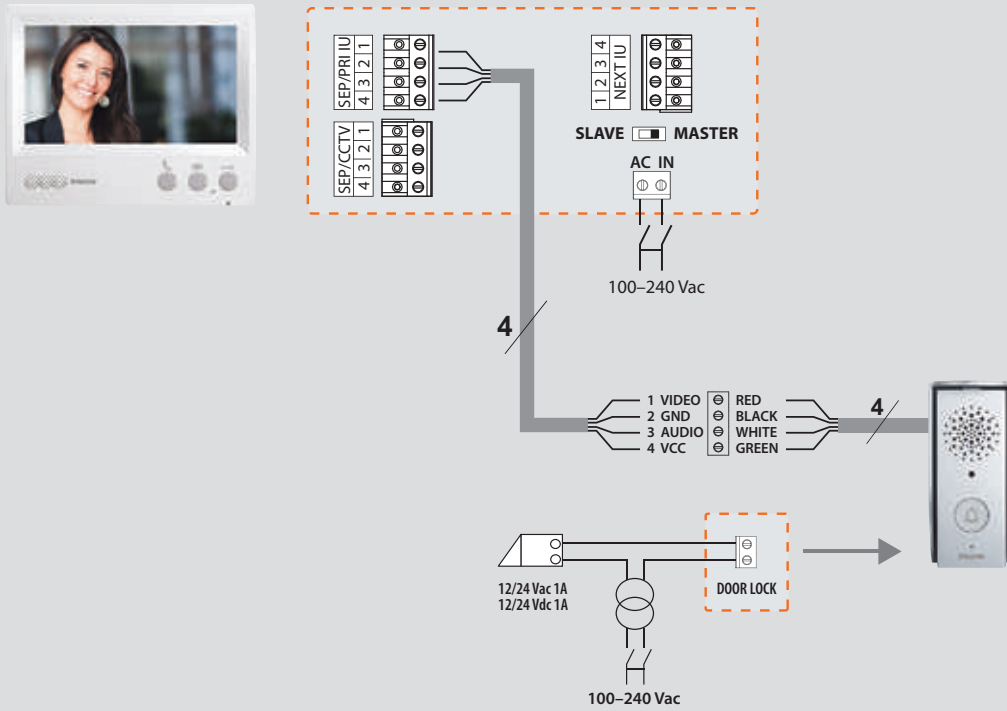

Colour video and audio door entry kits

wiring diagrams

Example 1: single family standard video system

Example 2: single family standard audio system