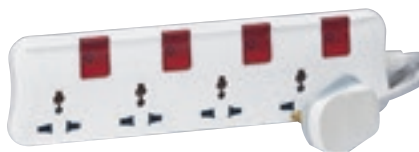

Multi-outlet extensions with cord

German standard (continued)

Multi-outlet extensions with cord

Multi-standard

6 948 10

6 948 11

To connect several devices equipped with plugs with or without earth: appliances class I (simple insulation) or class II (double insulation), lamps, PC, TV, stereo, etc.

Extra-flat (only 30 mm thick): can be slid underneath furniture
Integrated cable compartment

Pack	Cat.Nos	
10	<div style="display: flex; justify-content: space-around;"> <div style="text-align: center;"> White/Grey 6 948 10 </div> <div style="text-align: center;"> Black 6 948 11 </div> </div>	Multi-outlet extensions with tablet support - switched 1.5 m cord (3G 1.5 mm ²) 3 x 2P+⊕ 2 USB Type-A ports for recharging mobile devices : 2.4 A shared maximum - 12W 1 built-in non-slip tablet stand 1 On/Off illuminated switch with resettable circuit breaker (16 A)

Pack	Cat.Nos	
		Multi-standard multi-outlet extensions Can receive different type of standard plugs : US, British, EU... Sockets equipped with: - shutters for child protection - an on/off single pole safety switch, with light indicator Extra flat (only 30 mm thick) can be slid underneath furniture Can be wall, desk or floor-mounted thanks to key holes at the back Flame-retardant material (up to 850°C) Overload protection by fuse (integrated into the molded plug) Power supply cord 3m or 5m, with 1.25 mm ² section 13 A max. Power: 3250W at 250 V - 50/60 Hz
		<div style="text-align: center;"> White/Grey </div>
10	6 985 44	3 m cord
10	6 985 45	4 x 2P+E 5 x 2P+E
		5 m cord
10	6 985 74	4 x 2P+E
10	6 985 75	5 x 2P+E
		Multi-outlet extensions with 2 USB ports type A - 2.4 A 12 W <div style="text-align: center;"> </div>
10	6 985 00	3 m White/Grey
10	6 985 02	3 m Black
		5 m
10	6 985 01	5 m White/Grey
		<div style="text-align: center;"> White/Grey </div>
		Multi-outlet extensions Type O Plug (Myanmar) 2 m
10	6 984 17	4 x 2P+E
10	6 984 18	5 x 2P+E
10	6 984 19	4 x 2P+E with 2 USB ports type A 2.4 A 12 W