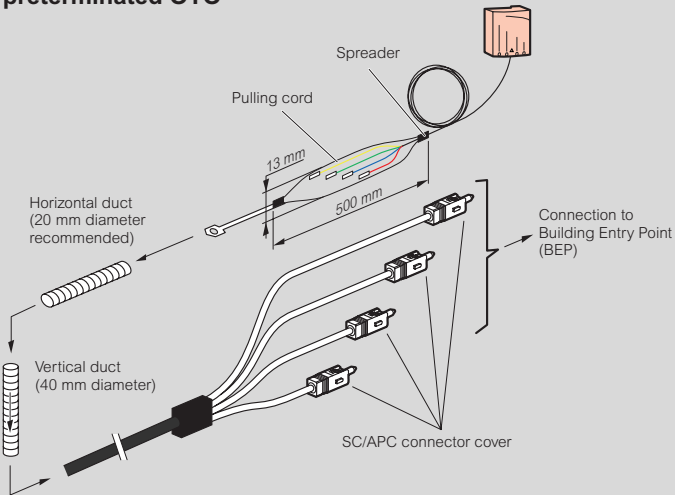

FttH - Fibre to the Home

preterminated and prewired solution

FttH - other components

Preterminated solution

Pack	Cat.Nos	Internal optical termination device/Optical telecommunications outlet
1	4 130 50	Unit for 1 optical fibre + SC/APC connector
1	4 130 51	Unit for 4 optical fibres + SC/APC connector
Pigtail and patch cord		
4	0 326 19	SC/APC pigtail, length 1 m
3	0 326 18	SC/APC simplex cord, length 2 m

Diagram of the steps in setting up the prewired and preterminated OTO

Prewired solution

Prewired preterminated OTO with 1, 2 or 4 fibres
 Prewired vertical riser cable
For made-to-measure solutions, please contact your local Legrand sales office