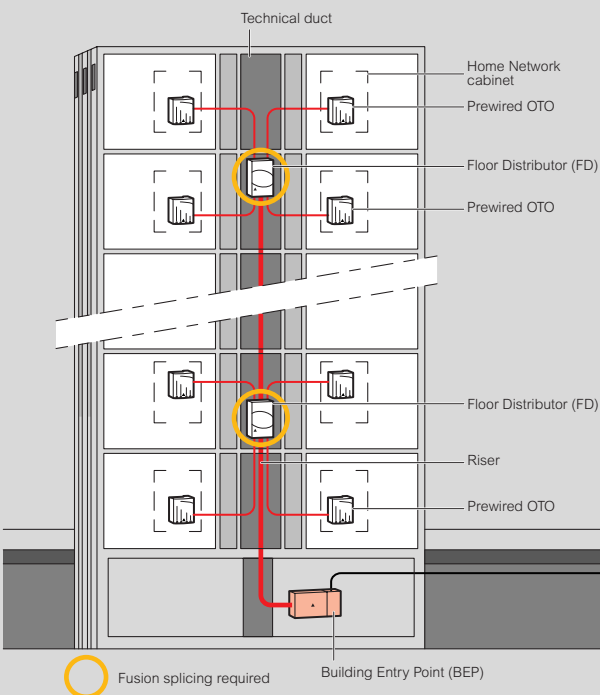

FttH - Fibre to the Home

preterminated and prewired solution

FttH - other components

Preterminated solution

Pack	Cat.Nos	Internal optical termination device/Optical telecommunications outlet
1	4 130 50	Unit for 1 optical fibre + SC/APC connector
1	4 130 51	Unit for 4 optical fibres + SC/APC connector
Pigtail and patch cord		
4	0 326 19	SC/APC pigtail, length 1 m
3	0 326 18	SC/APC simplex cord, length 2 m

Diagram of the steps in setting up the prewired and preterminated OTO

Prewired solution

Prewired preterminated OTO with 1, 2 or 4 fibres
 Prewired vertical riser cable
For made-to-measure solutions, please contact your local Legrand sales office