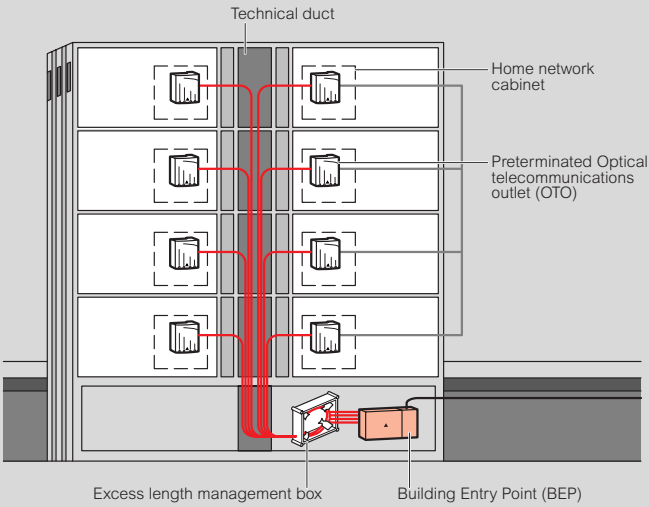

FttH - Fibre to the Home

preterminated and prewired solution

FttH - other components

Preterminated solution

Pack	Cat.Nos	Internal optical termination device/Optical telecommunications outlet
1	4 130 50	Unit for 1 optical fibre + SC/APC connector
1	4 130 51	Unit for 4 optical fibres + SC/APC connector
Pigtail and patch cord		
4	0 326 19	SC/APC pigtail, length 1 m
3	0 326 18	SC/APC simplex cord, length 2 m

Diagram of the steps in setting up the prewired and preterminated OTO

Prewired solution

Prewired preterminated OTO with 1, 2 or 4 fibres
 Prewired vertical riser cable
For made-to-measure solutions, please contact your local Legrand sales office