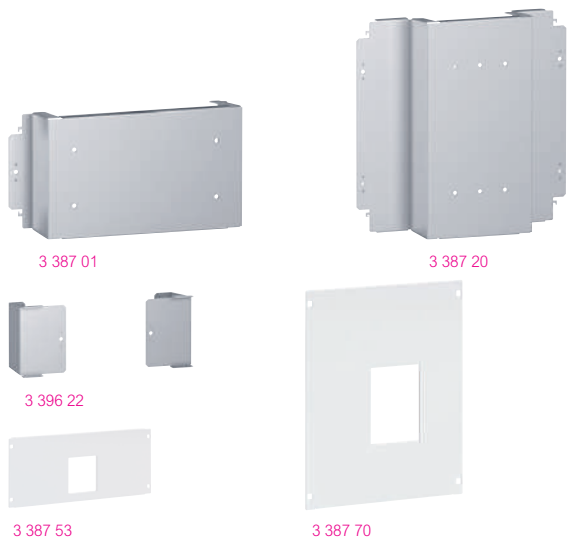

# XL<sup>3</sup> S 4000

equipment for mounting DPX<sup>3</sup> 630 on plate

# XL<sup>3</sup> S 4000

equipment for mounting DPX-IS 630 on plate

Pack	Cat.Nos	Fixing plates for DPX <sup>3</sup> 630 - horizontal mounting on side uprights
1	3P/4P 3387 01	For 16-module enclosure
1	3387 04	For 24-module enclosure
1	3387 07	For 36-module enclosure

1	3P 3396 22	For DPX <sup>3</sup> 630
1	4P 3396 12	For DPX <sup>3</sup> 630 with or without e.l.c.bs

Fixing plates for DPX <sup>3</sup> 630 - vertical mounting		
<b>DPX<sup>3</sup> 630 without e.l.c.bs</b>		
1	3P/4P 3387 20	For 16-module enclosure
1	3387 24	For 24-module enclosure
1	3387 27	For 36-module enclosure
<b>DPX<sup>3</sup> 630 with e.l.c.bs</b>		
1	4P with e.l.c.bs 3387 21	For 16-module enclosure
1	3387 25	For 24-module enclosure
1	3387 28	For 36-module enclosure

Reduced height faceplates for DPX <sup>3</sup> 630 - horizontal mounting on central upright		
Fixed with locking clips, 1/4 turn screws or screws		
1	3P 3387 50	For 16-module enclosure
1	3387 53	For 24-module enclosure
1	3387 56	For 36-module enclosure