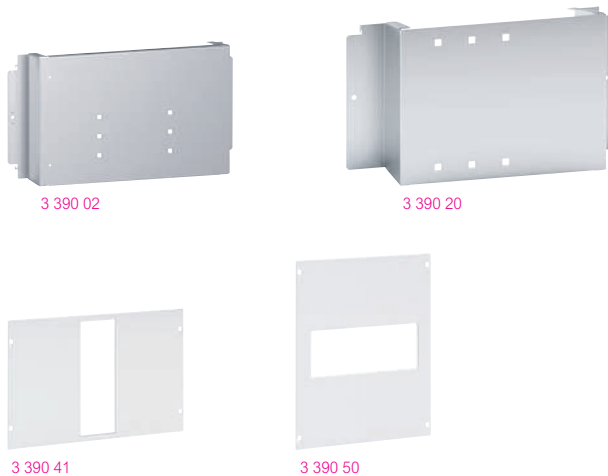

# XL<sup>3</sup> S 4000

equipment for mounting DPX<sup>3</sup> 630 on plate

# XL<sup>3</sup> S 4000

equipment for mounting DPX-IS 630 on plate

Pack	Cat.Nos	Fixing plates for DPX <sup>3</sup> 630 - horizontal mounting on side uprights
1	3P/4P 3387 01	For 16-module enclosure
1	3387 04	For 24-module enclosure
1	3387 07	For 36-module enclosure

Reduced height faceplates for DPX <sup>3</sup> 630 - horizontal mounting on central upright		
Fixed with locking clips, 1/4 turn screws or screws		
1	3P 3387 50	For 16-module enclosure
1	3387 53	For 24-module enclosure
1	3387 56	For 36-module enclosure